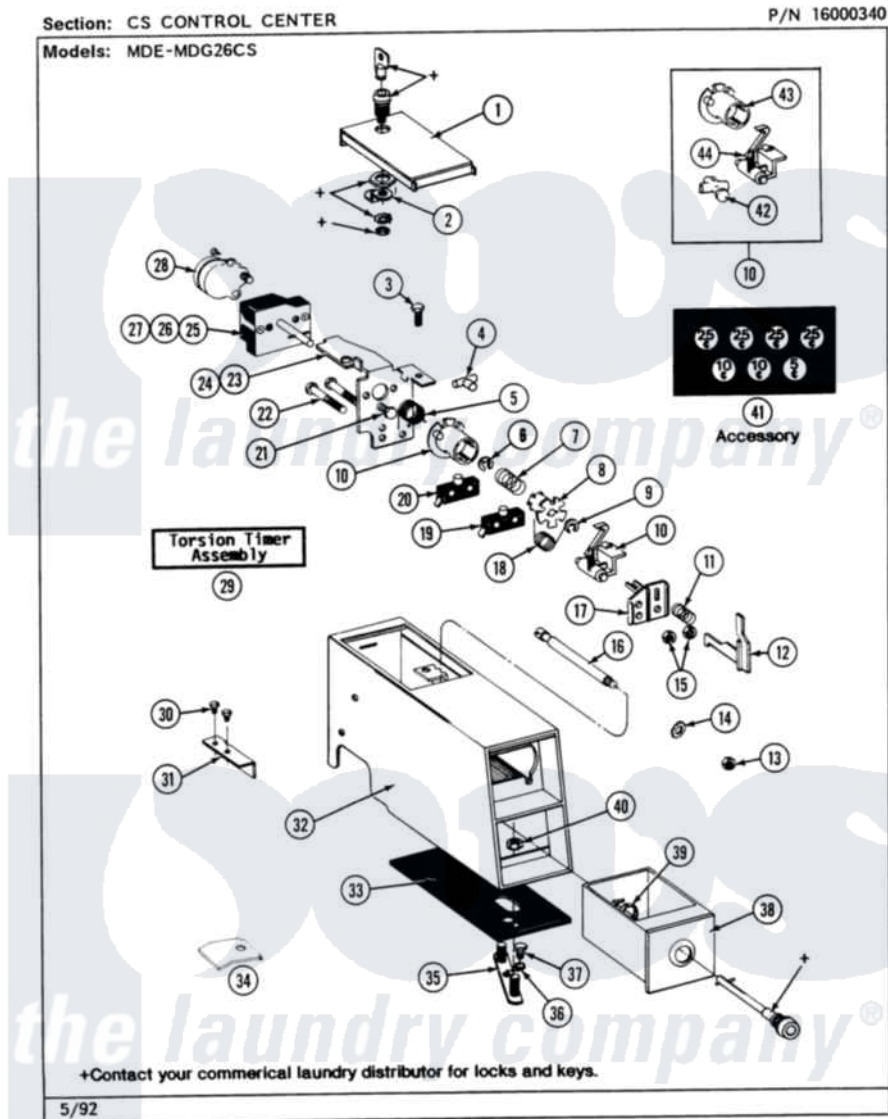

# Maytag MDE26CSACG 04 - CS CONTROL CENTER

14

Maytag Residential Maytag MDE26CSACG Dryer Parts Parts Diagram 04 - CS CONTROL CENTER  
Click on the part number to view part

Item	Original Part Number	Replaced By	Status	Part Description
001	203188		Not Available	TIMER ACCESS DOOR (WHT)
"	203188L		Not Available	ACCESS DOOR-ALMOND
"	203188M		Not Available	ACCESS DOOR-HARVEST WHEAT
002	213750	<a href="#">W10133266</a>		Cam-Lock
003	211168	<a href="#">W10139210</a>		Screw, 8-18 X 5/16
004	<a href="#">314335</a>			Peg, Tine Adjustment
005	<a href="#">314331</a>			Spring, Torsion Return
006	<a href="#">Y312270</a>			Clip, Spring Retainer
007	<a href="#">211065</a>			Spring, Index Wheel
008	314330		Not Available	DRIVER FOR INDEX WHEEL (NOT INCLUDED W/KIT)
009	<a href="#">211790</a>			Lock Ring For Timer Shaft
010	<a href="#">306104</a>			Actuator Switch Kit
011	NLA		Not Available	HELICAL SPRING ----N
012	314337	<a href="#">33002968</a>		Slider