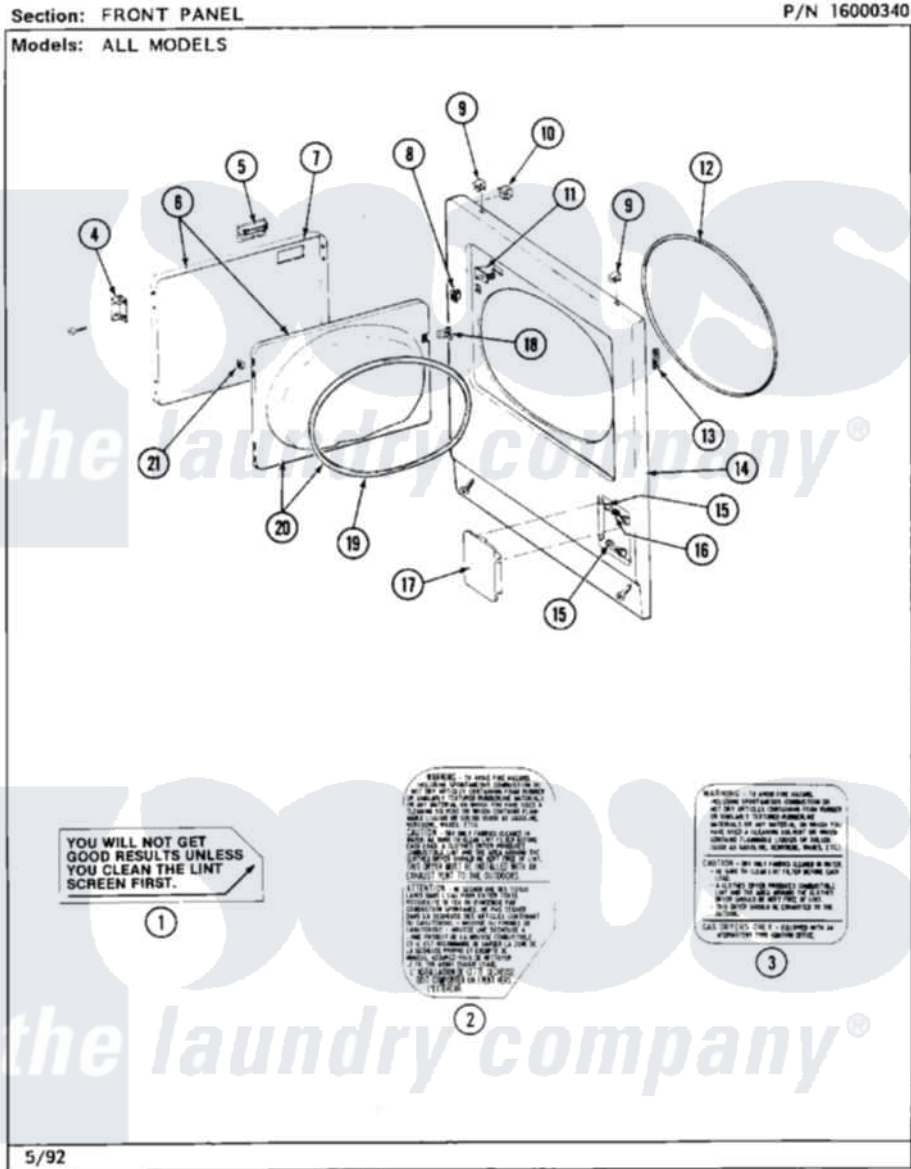

# Maytag MDE26CSACG 05 - FRONT PANEL

24

Maytag Residential Maytag MDE26CSACG Dryer Parts Parts Diagram 05 - FRONT PANEL  
Click on the part number to view part

Item	Original Part Number	Replaced By	Status	Part Description
001	Y313340			LABEL, LINT SCREEN INSTRUCTION
002	314941		Not Available	LABEL, INSTRUCTION
003	314942			INSTRUCTION LABEL
"	NLA		Not Available	INSTRUCTION LABEL
004	307099	<a href="#">33001230</a>		Hinge, Door
"	<a href="#">Y314062</a>			Screw, Door Hinge And Panel
005	312960	<a href="#">489355</a>		Screw, 8 X 1/2
"	<a href="#">314946</a>			Handle White
"	<a href="#">314972</a>			Handle Door ALM
"	NLA		Not Available	(H. WHEAT)
006	NLA		Not Available	(ALM)
"	Y307111		Not Available	DOOR ASSY. COMPLETE (WHT)
007	<a href="#">314966</a>			Panel, Outer
"	NLA		Not Available	(ALM)
008	<a href="#">306436</a>			Door Latch Kit--W

009	212982	<a href="#">22001650</a>	Fastener, Spring
010	<a href="#">Y310376</a>		Clip, Door Switch Harness
011	Y305753	<a href="#">W10169313</a>	Switch-Dor
012	<a href="#">314937</a>		Seal, Front Panel
013	<a href="#">Y313907</a>		Fastener, Twin
014	<a href="#">204439</a>		Screw And Fstner Assembly
"	NLA		Not Available
			PANEL, FRONT (WHT)
015	212949	<a href="#">22001866</a>	Screw, Relay
"	312301		Not Available
			BUSHING FOR ACCESS STUD
"	NLA		Not Available
			BUSHING, ACCESS STUD
016	<a href="#">312369</a>		Sleeve, Access Panel Stud Part Not Used
017	302542		Not Available
			PART NOT USED. (DG ONLY)
"	302542L		Not Available
			PART NOT USED. (DG ONLY)
"	302542M		Not Available
			ACCESS DOOR-HARVEST WHEAT
"	NLA		Not Available
			ACCESS DOOR (WHT)
018	314936	<a href="#">33001305</a>	Strike, Door
"	314944	<a href="#">33001305</a>	Strike, Door
019	314935	<a href="#">33001192</a>	Seal, Door
020	307098		Not Available
			DOOR, INNER (W/SEAL)
021	<a href="#">Y313910</a>		Clip, Door Liner To Outer Panel