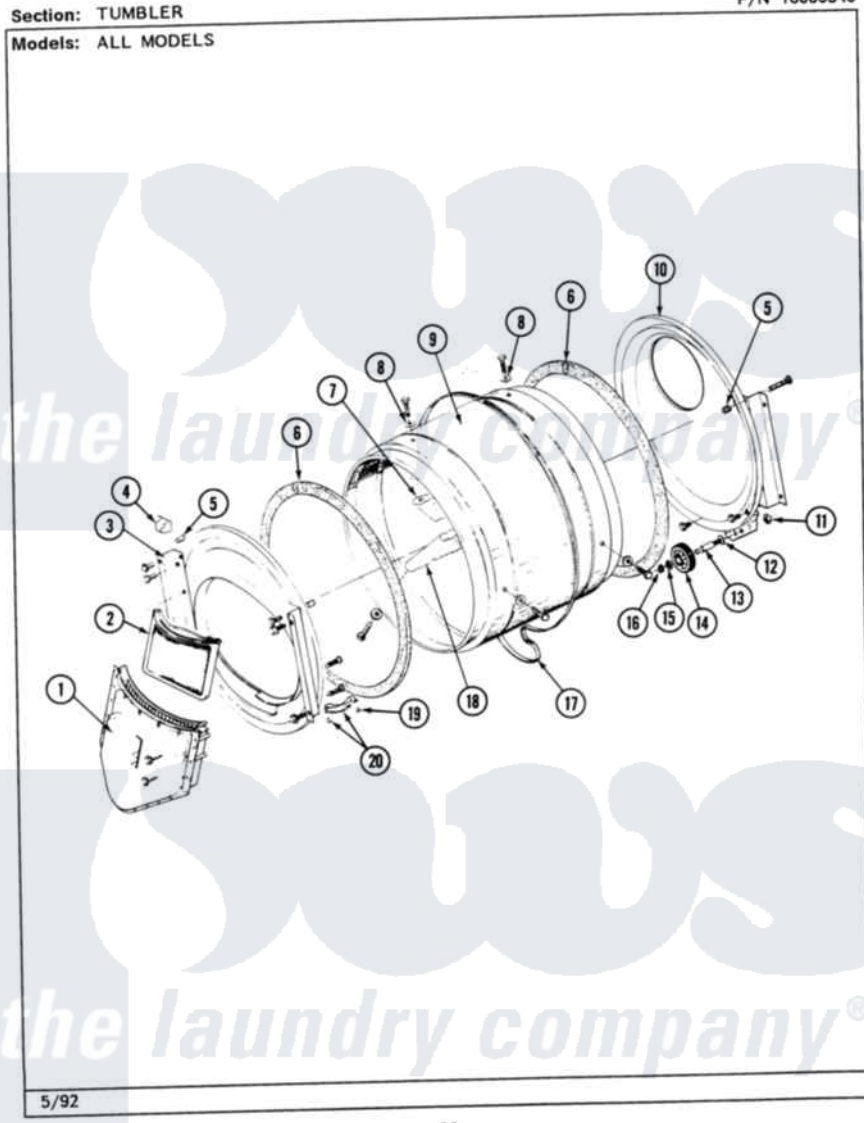

Maytag MDE26CSACG 06 - TUMBLER

P/N 16000340

26

Maytag Residential Maytag MDE26CSACG Dryer Parts Parts Diagram 06 - TUMBLER
Click on the part number to view part

| Item | Original Part Number | Replaced By | Status | Part Description |
|------|-------------------------|--------------------------|---------------|---|
| 001 | Y307112 | 33001016 | | Outlet Duct Assembly |
| " | Y314110 | 33002917 | | Screw, No.10-16 |
| 002 | 307108 | 33002970 | | Lint Filte |
| 003 | 307109 | 33001179 | | Front, Tumbler |
| " | Y313561 | | | Screw---NA |
| " | NLA | | Not Available | SCREW |
| " | Y310632 | 1163839 | | Screw |
| 004 | Y310376 | | | Clip, Door Switch Harness |
| 005 | NLA | | Not Available | COVER, THREAD |
| 006 | 314820 | | | Seal, Tumbler |
| 007 | 314803 | 33001012 | | Baffle |
| " | Y310759 | | | Screw, Tumbler Baffles |
| 008 | 314158 | | | Washer, Baffle To Tumbler |
| 009 | 306663 | | Not Available | TUMBLER W/BAFFLES |
| " | 314802 | | Not Available | TUMBLER W/OUT BAFFLES |
| 010 | 211294 | 90767 | | Screw, 8A X 3/8 HeX Washer Head Tapping |

| | | | |
|-----|-------------------------|---------------------------|-----------------------------------|
| " | Y307114 | 33001178 | Back, Tumbler |
| " | Y308544 | 33001178 | Back, Tumbler |
| 011 | 312538 | 33001443 | Nut, Hex |
| 012 | Y313347 | 312535 | Washer, Vault Mounting Brk. |
| 013 | Y312948 | 6-3129480 | Shaft- Tumbler |
| 014 | Y303373 | 12001541 | Drum Roller/Washer Assembly--W |
| 015 | 312535 | | Washer, Vault Mounting Brk. |
| 016 | 410233 | 9703438 | Ring-Retrn |
| 017 | Y312959 | | Poly "V" Belt For Tumbler |
| 018 | 314804 | 33001004 | Baffle, Tall |
| " | Y310759 | | Screw, Tumbler Baffles |
| 019 | 210720 | | Rivet, Bearing To Tumbler Fmt |
| 020 | 306508 | | Tumbler Bearing Kit ---W |