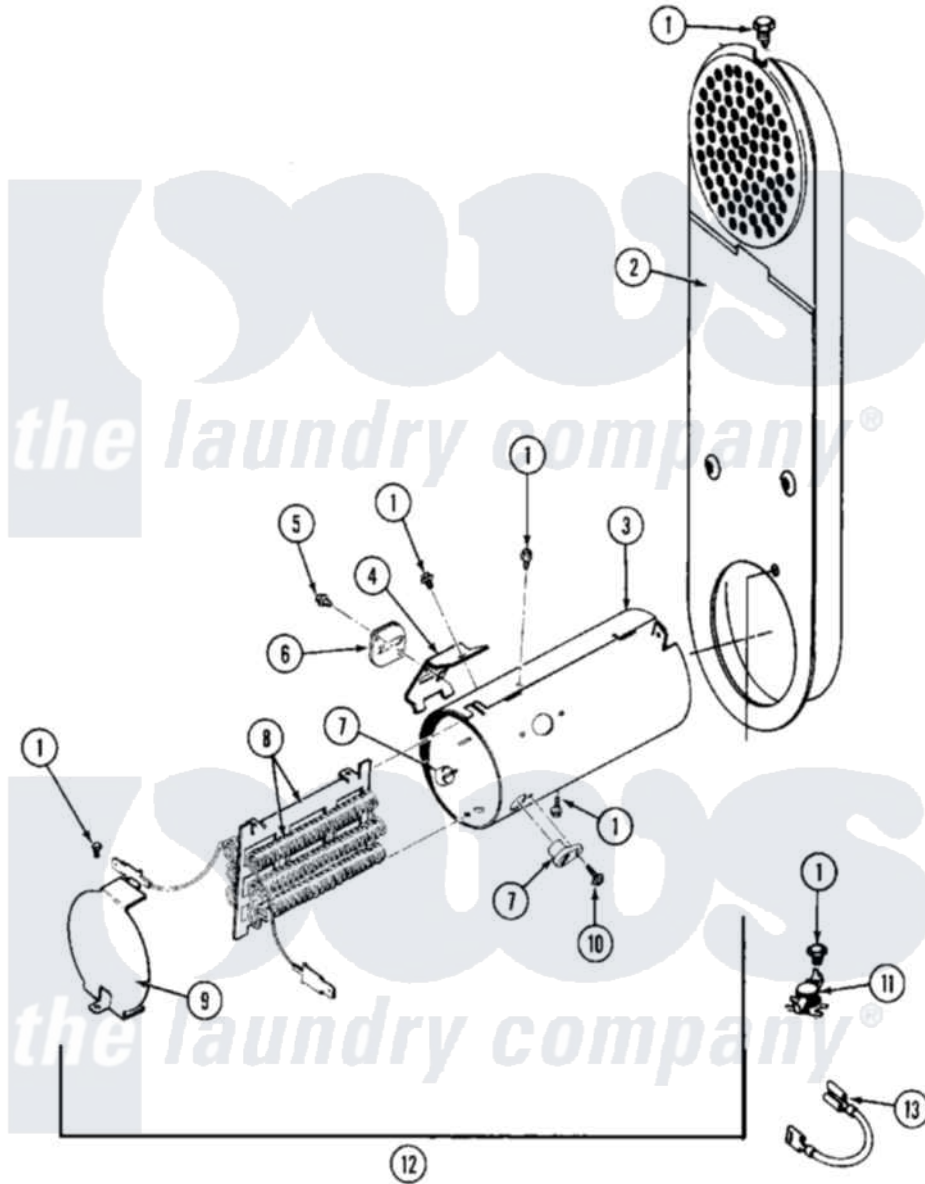

# Maytag MDE26CSACG 07 - HEATER (A3 SERIES)

Maytag [Residential Maytag MDE26CSACG Dryer Parts](#) Parts Diagram 07 - HEATER (A3 SERIES)  
 Click on the part number to view part

Item	Original Part Number	Replaced By	Status	Part Description
001	211294	<a href="#">90767</a>		Screw, 8A X 3/8 HeX Washer Head Tapping
002	NLA		Not Available	INLET DUCT ASSY.
003	<a href="#">314995</a>			Enclosure, Heater
004	<a href="#">315346</a>			Bracket, Thermal Fuse
005	NLA		Not Available	SCREW
006	<a href="#">307473</a>			Fuse, Thermal
007	<a href="#">314998</a>			Insulator, Terminal
008	307185	<a href="#">308614</a>		Heater Sub-Assembly
009	<a href="#">314999</a>			Shield, Radiant
010	NLA		Not Available	SCREW
011	<a href="#">303396</a>			Thermostat, Hi-Limit
012	<a href="#">307179</a>			Heater Assembly