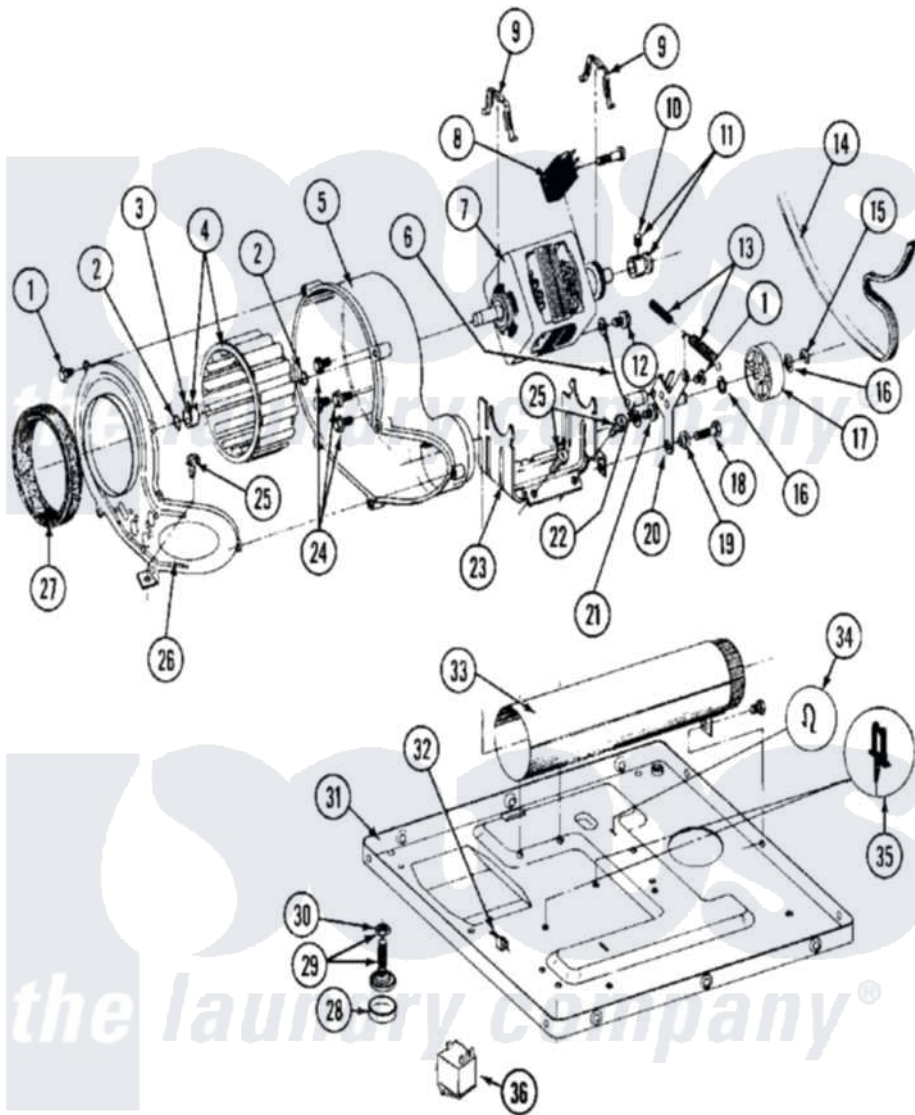

Maytag MDE26CSACG 08 - MOTOR DRIVE, BLOWER & BASE FRAME

Maytag Residential Maytag MDE26CSACG Dryer Parts Parts Diagram 08 - MOTOR DRIVE, BLOWER & BASE FRAME
 Click on the part number to view part

Item	Original Part Number	Replaced By	Status	Part Description
001	Y312961	W10116751		Screw
002	410233	9703438		Ring-Retrn
003	312967			Clamp, Blower Housing
004	Y303836			Blower Wheel Assembly And Clamp
005	Y312893			Housing, Blower
006	901220			Ground Wire
007	Y303358	W10410999		Motor-Drive
008	306207		Not Available	(PROD. No.303358-8 & No.303358-9)
"	NLA		Not Available	SWITCH, MOTOR START-PROD.
"	Y303877		Not Available	SWITCH, MOTOR EXTERNAL START No.303358-2, No.303358-4, 303358-7
"	Y303879			Switch, Motor External Start
009	Y015825			Clip, Motor To Motor Support
010	Y053241			Set Screw, Motor Pulley

011	Y305185	6-3051850	Pulley- MO
012	910343	488234	Screw 8-32 X 1/4
013	Y303945		IDLER SPRING ASSY. W/PLUG
014	Y312959		Poly "V" Belt For Tumbler
015	312958	354987	Ring, Retaining
016	Y312527		Washer, Idler Shaft
017	Y303705	6-3037050	Pulley- ID
018	Y014874		Screw, Idler Arm And Sleeve
019	Y312894	315772	Sleeve, Idler Arm
020	Y303363	6-3033630	Idler Arm
021	211294	90767	Screw, 8A X 3/8 HeX Washer Head Tapping
022	Y313582	W10116756	Spacer
023	NLA		Not Available
024	Y310632	1163839	SUPPORT, MOTOR
025	Y313561		Screw
026	314778		Not Available
027	Y312901		COVER, BLOWER HOUSING
028	210684		Seal, Housing Cover
029	Y302699	22003428	Foot, Adjustable Leg
030	210385		Leg, Adjustable
031	Y303361		Not Available
032	Y310376		Lock Nut For Adjustable Leg
033	Y303442		BASE ASSY. (UPPER & LOWER)
034	410490		Clip, Door Switch Harness
035	Y313262	W10116752	EXHAUST DUCT ASSEMBLY
036	306199		Spring, Retainer Wire Harness
			Retainer-
			Relay, Heater