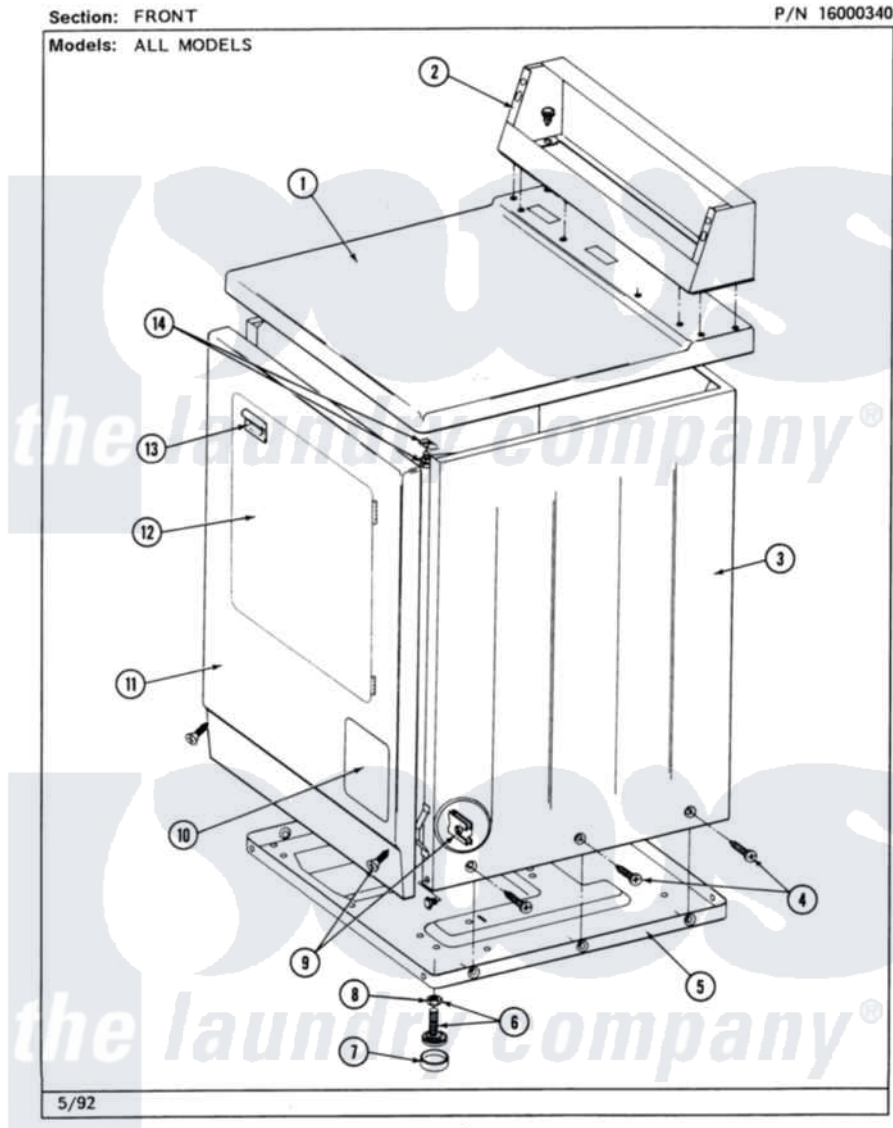

Maytag MDE26CSACL 01 - FRONT

Maytag [Residential Maytag MDE26CSACL Dryer Parts](#) Parts Diagram 01 - FRONT
Click on the part number to view part

Item	Original Part Number	Replaced By	Status	Part Description
001	307104			Top Cover Assembly
"	NLA		Not Available	(ALM)
002	212276	W10116760		Screw
"	NLA		Not Available	CONTROL COVER (WHT)
003	NLA		Not Available	CABINET (WHT)
"	Y310632	1163839		Screw
004	213007			Xfor Cabinet See Cabinet, Back
005	Y303361		Not Available	BASE ASSY. (UPPER & LOWER)
006	Y305086			Adjustable Leg And Nut
007	Y314137			Foot, Rubber
008	Y052740	62739		Nut, Lock
009	204439			Screw And Fstner Assembly
010	302542		Not Available	PART NOT USED. (DG ONLY)
"	302542L		Not Available	PART NOT USED. (DG ONLY)
"	302542M		Not Available	ACCESS DOOR-HARVEST

		Not Available	WHEAT
"	NLA	Not Available	ACCESS DOOR (WHT)
011	NLA	Not Available	PANEL, FRONT (WHT)
012	308061	Not Available	DOOR ASSY. COMPLETE (WHT)
"	NLA	Not Available	(ALM)
013	314946		Handle White
"	314972		Handle Door ALM
"	NLA	Not Available	(H. WHEAT)
014	204445		Screw And Fastener Assembly