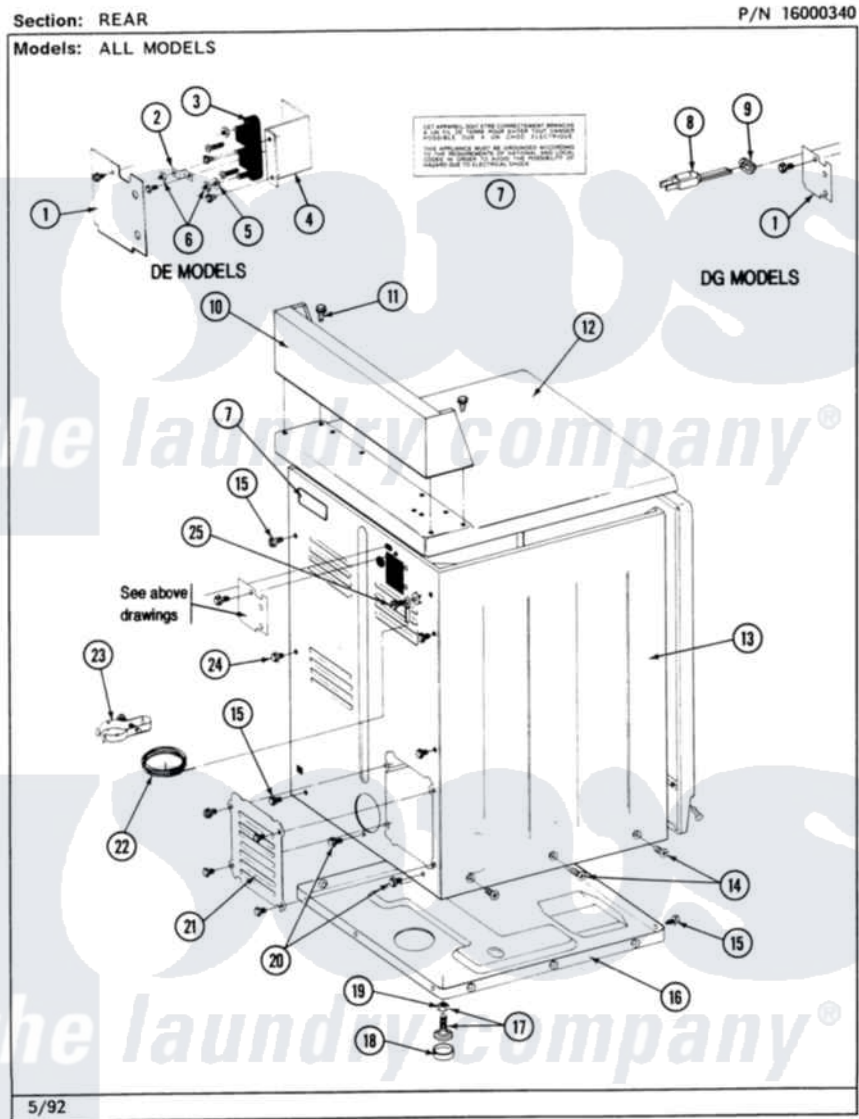

Maytag MDE26CSACL 02 - REAR

Maytag [Residential Maytag MDE26CSACL Dryer Parts](#) Parts Diagram 02 - REAR
 Click on the part number to view part

Item	Original Part Number	Replaced By	Status	Part Description
001	Y313561			Screw---NA
"	Y312905		Not Available	COVER, TERMINAL
002	Y311423	489483		Screw 10-32 X 1/2
"	Y312184			Strap, Grounding
003	400008			Block, Terminal
"	Y312209	W10001200		Screw
004	Y313561			Screw---NA
"	Y310632	1163839		Screw
"	Y312904			Bracket, Terminal Block
005	Y311270			Washer, Terminal Block
006	311484	112432		Nut
007	214519			LABEL, ELECTRICAL INSTR. PART NOT USED-GAS MODELS ONLY
008	302521		Not Available	CORD, POWER PART NOT USED-GAS MODELS ONLY
"	305168	33002916		Power Cord, Canadian 240V

009	211881		Grommet, Cord Part Not Used- Gas Models Only
010	NLA	Not Available	CONTROL COVER (WHT)
011	212276	W10116760	Screw
012	307105	Not Available	COVER, TOP ASSY. (WHT)
"	NLA	Not Available	(ALM)
013	NLA	Not Available	CABINET (WHT)
014	213007		Xfor Cabinet See Cabinet, Back
015	Y313561		Screw---NA
016	Y303361	Not Available	BASE ASSY. (UPPER & LOWER)
017	Y305086		Adjustable Leg And Nut
018	Y314137		Foot, Rubber
019	Y052740	62739	Nut, Lock
020	Y310632	1163839	Screw
021	211294	90767	Screw, 8A X 3/8 HeX Washer Head Tapping
"	Y312951	Not Available	ACCESS COVER, BACK
"	Y313559		Screw
022	311155		Ground Wire And Clamp
023	301548		Clamp, Ground Wire
"	NLA	Not Available	SCREW
024	Y310632	1163839	Screw
025	NLA	Not Available	SCREW & WASHER ASSY.