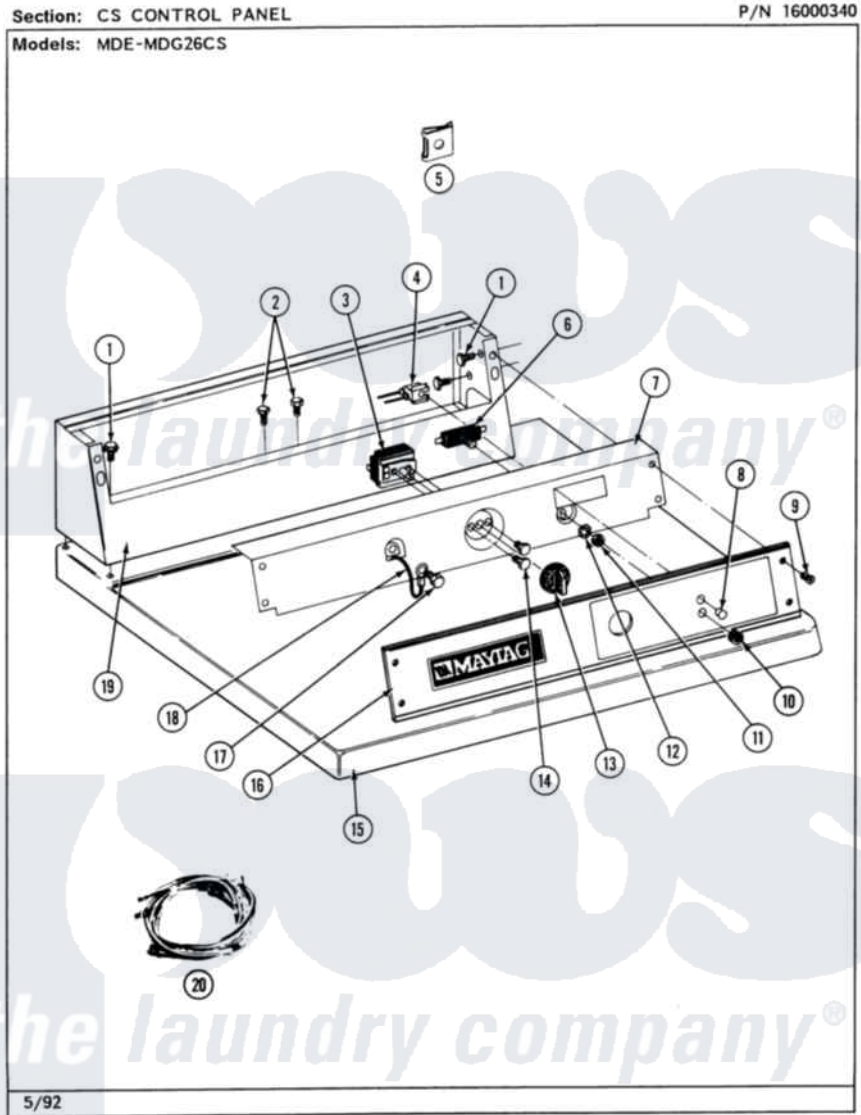

Maytag MDE26CSACL 03 - CONTROL PANEL (CS)

6

Maytag Residential Maytag MDE26CSACL Dryer Parts Parts Diagram 03 - CONTROL PANEL (CS)
Click on the part number to view part

Item	Original Part Number	Replaced By	Status	Part Description
001	212276	W10116760		Screw
002	211294	90767		Screw, 8A X 3/8 HeX Washer Head Tapping
003	307237	W10327105		Switch, Cycle Selection
004	Y305396		Not Available	LAMP, INDICATOR
005	215003			Fastener, Panel And Bracket
006	306940	W10149462		Switch, Push-To-Start
007	314912		Not Available	BRACKET, CONTROL PANEL (WHT)
"	NLA		Not Available	(ALM)
008	215564			Lens, Indicator Light
009	212277			Screw, No.8 X 1/2 Inch
010	Y312702			Knurled Nut, Start Switch
011	Y312706	422617		Nut
012	312751			Lockwasher, Start Switch
013	306938			Knob, Selector Switch
014	Y313588	488234		Screw 8-32 X 1/4

015	307105	Not Available	COVER, TOP ASSY. (WHT)
"	NLA	Not Available	(ALM)
016	NLA	Not Available	CONTROL PANEL
017	211252		Screw, Ground Wire
018	205810		Wire, Ground
019	NLA	Not Available	CONTROL COVER (WHT)
020	NLA	Not Available	WIRE HARNESS, MAIN
"	Y308297		Wire Harness, Main