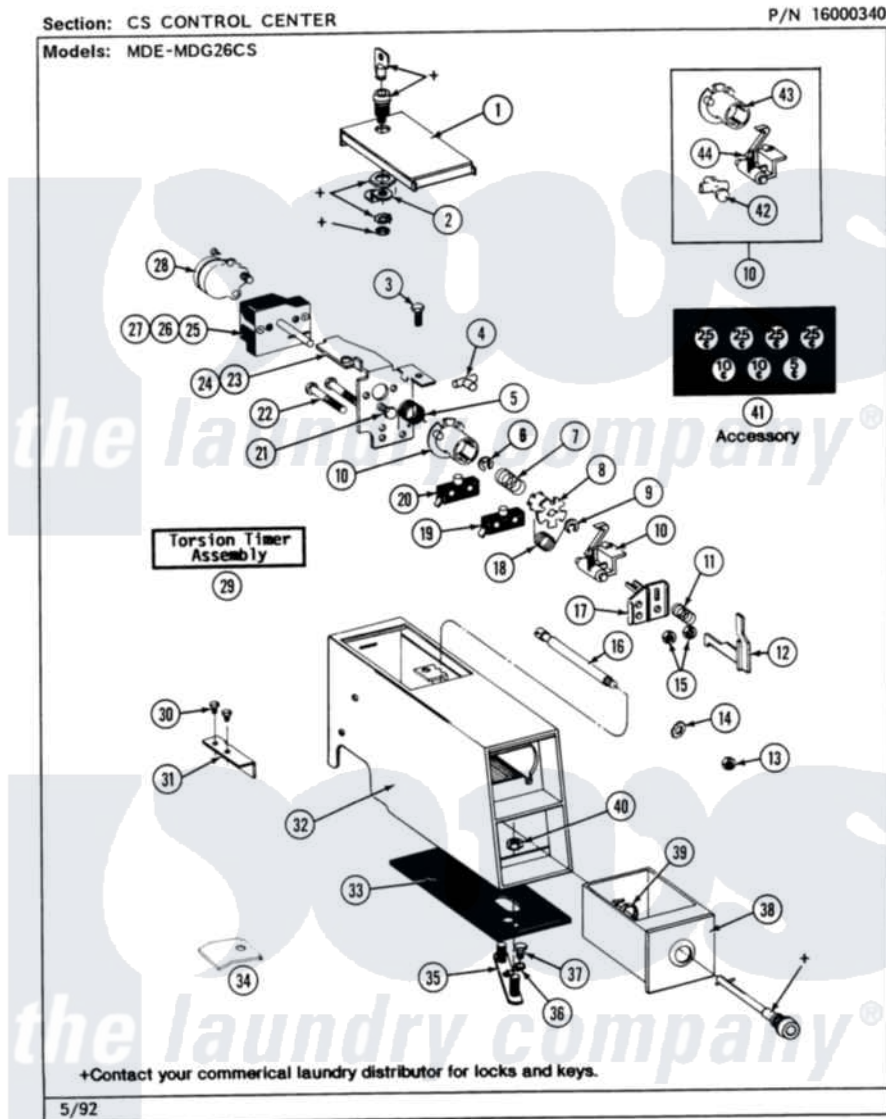

# Maytag MDE26CSACL 04 - CS CONTROL CENTER

14

Maytag Residential Maytag MDE26CSACL Dryer Parts Parts Diagram 04 - CS CONTROL CENTER  
 Click on the part number to view part

Item	Original Part Number	Replaced By	Status	Part Description
001	203188		Not Available	TIMER ACCESS DOOR (WHT)
"	203188L		Not Available	ACCESS DOOR-ALMOND
"	203188M		Not Available	ACCESS DOOR-HARVEST WHEAT
002	213750	<a href="#">W10133266</a>		Cam-Lock
003	211168	<a href="#">W10139210</a>		Screw, 8-18 X 5/16
004	<a href="#">314335</a>			Peg, Tine Adjustment
005	<a href="#">314331</a>			Spring, Torsion Return
006	<a href="#">Y312270</a>			Clip, Spring Retainer
007	<a href="#">211065</a>			Spring, Index Wheel
008	314330		Not Available	DRIVER FOR INDEX WHEEL (NOT INCLUDED W/KIT)
009	<a href="#">211790</a>			Lock Ring For Timer Shaft
010	<a href="#">306104</a>			Actuator Switch Kit
011	NLA		Not Available	HELICAL SPRING ----N
012	314337	<a href="#">33002968</a>		Slider