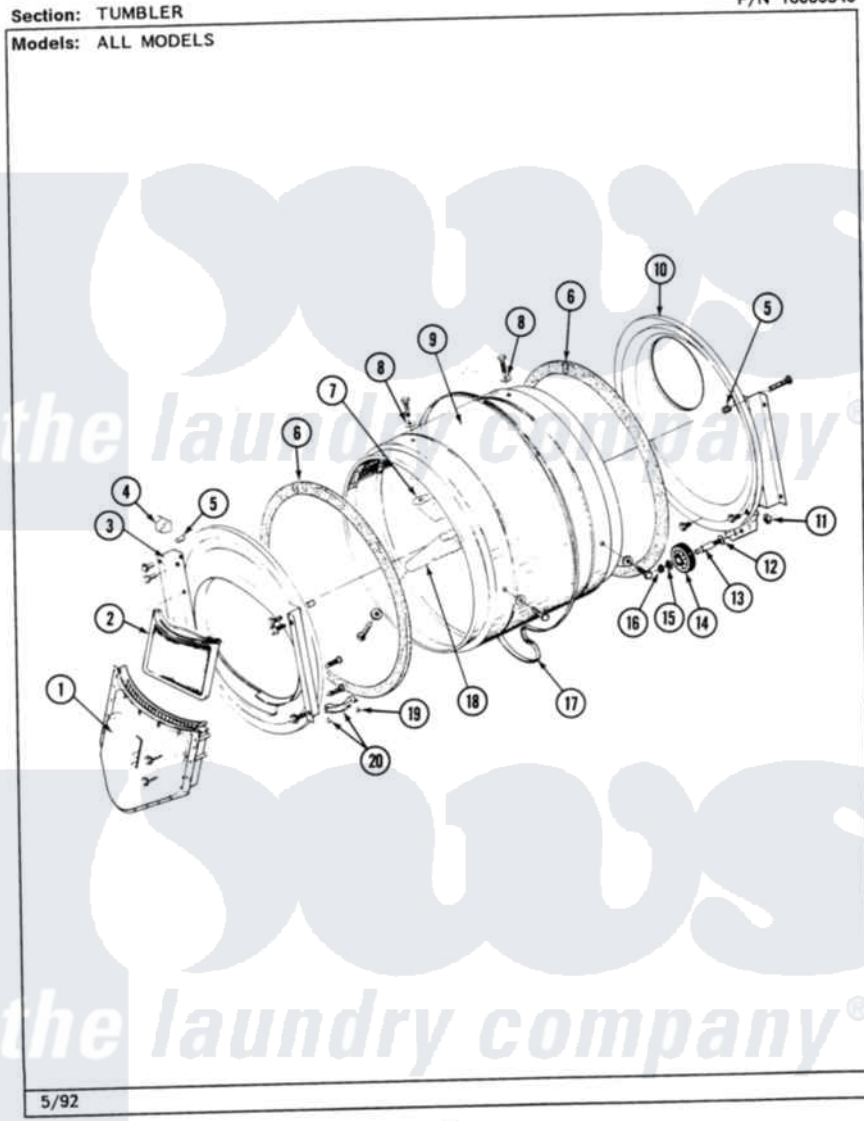

Maytag MDE26CSACL 06 - TUMBLER

P/N 16000340

26

Maytag Residential Maytag MDE26CSACL Dryer Parts Parts Diagram 06 - TUMBLER
Click on the part number to view part

Item	Original Part Number	Replaced By	Status	Part Description
001	Y307112	33001016		Outlet Duct Assembly
"	Y314110	33002917		Screw, No.10-16
002	307108	33002970		Lint Filte
003	307109	33001179		Front, Tumbler
"	Y313561			Screw---NA
"	NLA		Not Available	SCREW
"	Y310632	1163839		Screw
004	Y310376			Clip, Door Switch Harness
005	NLA		Not Available	COVER, THREAD
006	314820			Seal, Tumbler
007	314803	33001012		Baffle
"	Y310759			Screw, Tumbler Baffles
008	314158			Washer, Baffle To Tumbler
009	306663		Not Available	TUMBLER W/BAFFLES
"	314802		Not Available	TUMBLER W/OUT BAFFLES
010	211294	90767		Screw, 8A X 3/8 HeX Washer Head Tapping

"	Y307114	33001178	Back, Tumbler
"	Y308544	33001178	Back, Tumbler
011	312538	33001443	Nut, Hex
012	Y313347	312535	Washer, Vault Mounting Brk.
013	Y312948	6-3129480	Shaft- Tumbler
014	Y303373	12001541	Drum Roller/Washer Assembly--W
015	312535		Washer, Vault Mounting Brk.
016	410233	9703438	Ring-Retrn
017	Y312959		Poly "V" Belt For Tumbler
018	314804	33001004	Baffle, Tall
"	Y310759		Screw, Tumbler Baffles
019	210720		Rivet, Bearing To Tumbler Fmt
020	306508		Tumbler Bearing Kit ---W