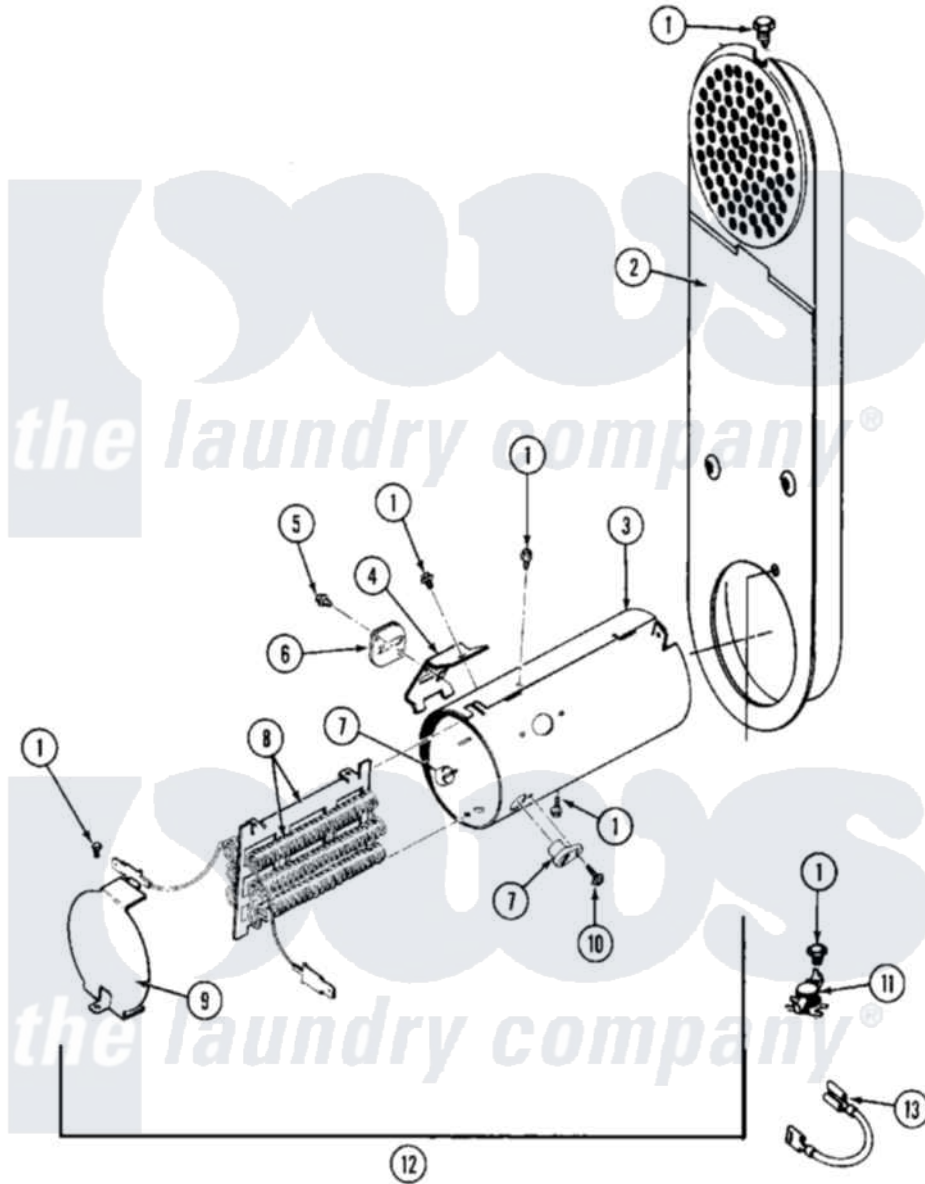

Maytag MDE26CSACL 07 - HEATER (A3 SERIES)

Maytag Residential Maytag MDE26CSACL Dryer Parts Parts Diagram 07 - HEATER (A3 SERIES)
 Click on the part number to view part

Item	Original Part Number	Replaced By	Status	Part Description
001	211294	90767		Screw, 8A X 3/8 HeX Washer Head Tapping
002	NLA		Not Available	INLET DUCT ASSY.
003	314995			Enclosure, Heater
004	315346			Bracket, Thermal Fuse
005	NLA		Not Available	SCREW
006	307473			Fuse, Thermal
007	314998			Insulator, Terminal
008	307185	308614		Heater Sub-Assembly
009	314999			Shield, Radiant
010	NLA		Not Available	SCREW
011	303396			Thermostat, Hi-Limit
012	307179			Heater Assembly