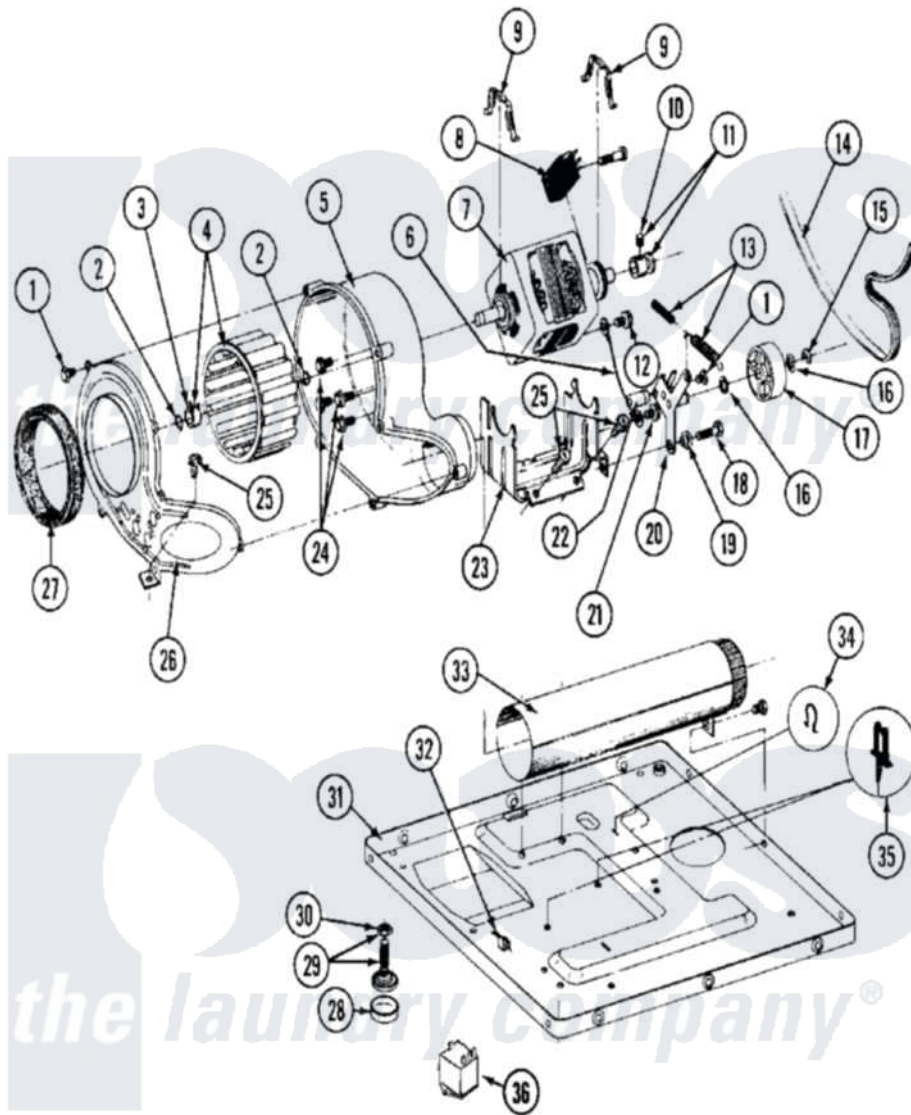

# Maytag MDE26CSACL 08 - MOTOR DRIVE, BLOWER & BASE FRAME

Maytag Residential Maytag MDE26CSACL Dryer Parts Parts Diagram 08 - MOTOR DRIVE, BLOWER & BASE FRAME  
 Click on the part number to view part

Item	Original Part Number	Replaced By	Status	Part Description
001	Y312961	<a href="#">W10116751</a>		Screw
002	410233	<a href="#">9703438</a>		Ring-Retrnr
003	<a href="#">312967</a>			Clamp, Blower Housing
004	<a href="#">Y303836</a>			Blower Wheel Assembly And Clamp
005	<a href="#">Y312893</a>			Housing, Blower
006	<a href="#">901220</a>			Ground Wire
007	Y303358	<a href="#">W10410999</a>		Motor-Drve
008	306207		Not Available	(PROD. No.303358-8 & No.303358-9)
"	NLA		Not Available	SWITCH, MOTOR START-PROD.
"	Y303877		Not Available	SWITCH, MOTOR EXTERNAL START No.303358-2, No.303358-4, 303358-7
"	<a href="#">Y303879</a>			Switch, Motor External Start
009	<a href="#">Y015825</a>			Clip, Motor To Motor Support
010	<a href="#">Y053241</a>			Set Screw, Motor Pulley