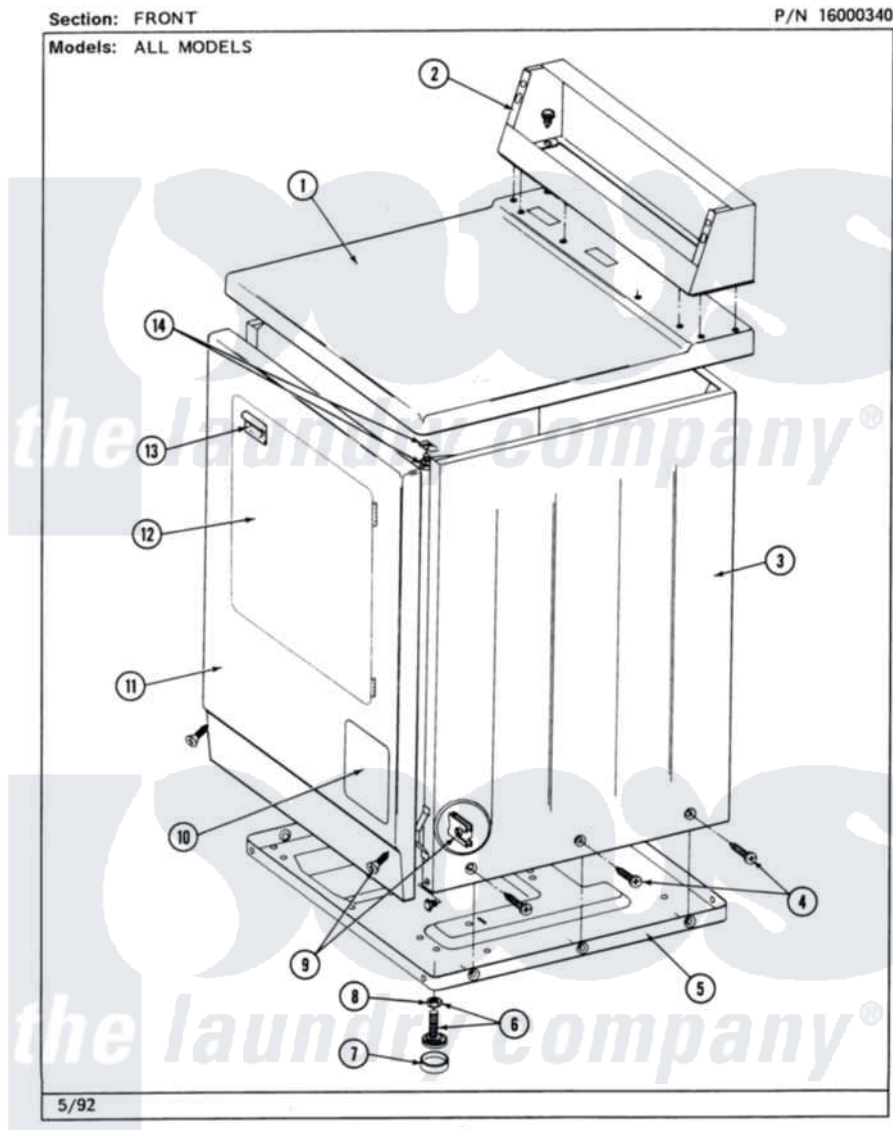

# Maytag MDE26CSADG 01 - FRONT

2

Maytag [Residential Maytag MDE26CSADG Dryer Parts](#) Parts Diagram 01 - FRONT  
 Click on the part number to view part

Item	Original Part Number	Replaced By	Status	Part Description
001	<a href="#">307104</a>			Top Cover Assembly
"	NLA		Not Available	(ALM)
002	212276	<a href="#">W10116760</a>		Screw
"	NLA		Not Available	CONTROL COVER (WHT)
003	NLA		Not Available	CABINET (WHT)
"	Y310632	<a href="#">1163839</a>		Screw
004	<a href="#">213007</a>			Xfor Cabinet See Cabinet, Back
005	Y303361		Not Available	BASE ASSY. (UPPER & LOWER)
006	<a href="#">Y305086</a>			Adjustable Leg And Nut
007	<a href="#">Y314137</a>			Foot, Rubber
008	Y052740	<a href="#">62739</a>		Nut, Lock
009	<a href="#">204439</a>			Screw And Fstner Assembly
010	302542		Not Available	PART NOT USED. (DG ONLY)
"	302542L		Not Available	PART NOT USED. (DG ONLY)
"	302542M		Not Available	ACCESS DOOR-HARVEST

		Not Available	WHEAT
"	NLA	Not Available	ACCESS DOOR (WHT)
011	NLA	Not Available	PANEL, FRONT (WHT)
012	308061	Not Available	DOOR ASSY. COMPLETE (WHT)
"	NLA	Not Available	(ALM)
013	<a href="#">314946</a>		Handle White
"	<a href="#">314972</a>		Handle Door ALM
"	NLA	Not Available	(H. WHEAT)
014	<a href="#">204445</a>		Screw And Fastener Assembly