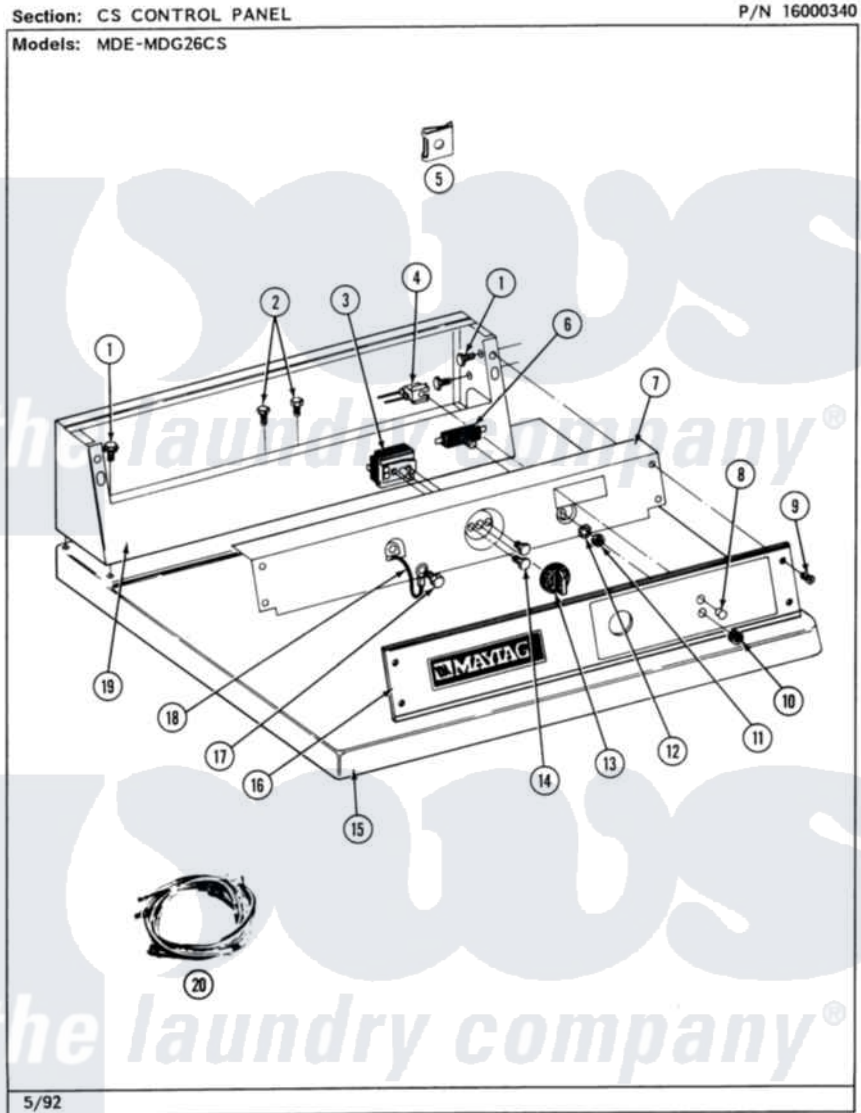

Maytag MDE26CSADG 03 - CS CONTROL PANEL

6

Maytag [Residential Maytag MDE26CSADG Dryer Parts](#) Parts Diagram 03 - CS CONTROL PANEL
 Click on the part number to view part

Item	Original Part Number	Replaced By	Status	Part Description
001	212276	W10116760		Screw
002	211294	90767		Screw, 8A X 3/8 HeX Washer Head Tapping
003	307237	W10327105		Switch, Cycle Selection
004	Y305396		Not Available	LAMP, INDICATOR
005	215003			Fastener, Panel And Bracket
006	306940	W10149462		Switch, Push-To-Start
007	314912		Not Available	BRACKET, CONTROL PANEL (WHT)
"	NLA		Not Available	(ALM)
008	215564			Lens, Indicator Light
009	212277			Screw, No.8 X 1/2 Inch
010	Y312702			Knurled Nut, Start Switch
011	Y312706	422617		Nut
012	312751			Lockwasher, Start Switch
013	306938			Knob, Selector Switch
014	Y313588	488234		Screw 8-32 X 1/4

015	307105	Not Available	COVER, TOP ASSY. (WHT)
"	NLA	Not Available	(ALM)
016	NLA	Not Available	CONTROL PANEL
017	211252		Screw, Ground Wire
018	205810		Wire, Ground
019	NLA	Not Available	CONTROL COVER (WHT)
020	307280		Harness, Wire
"	Y308315		WIRE HARNESS---NA