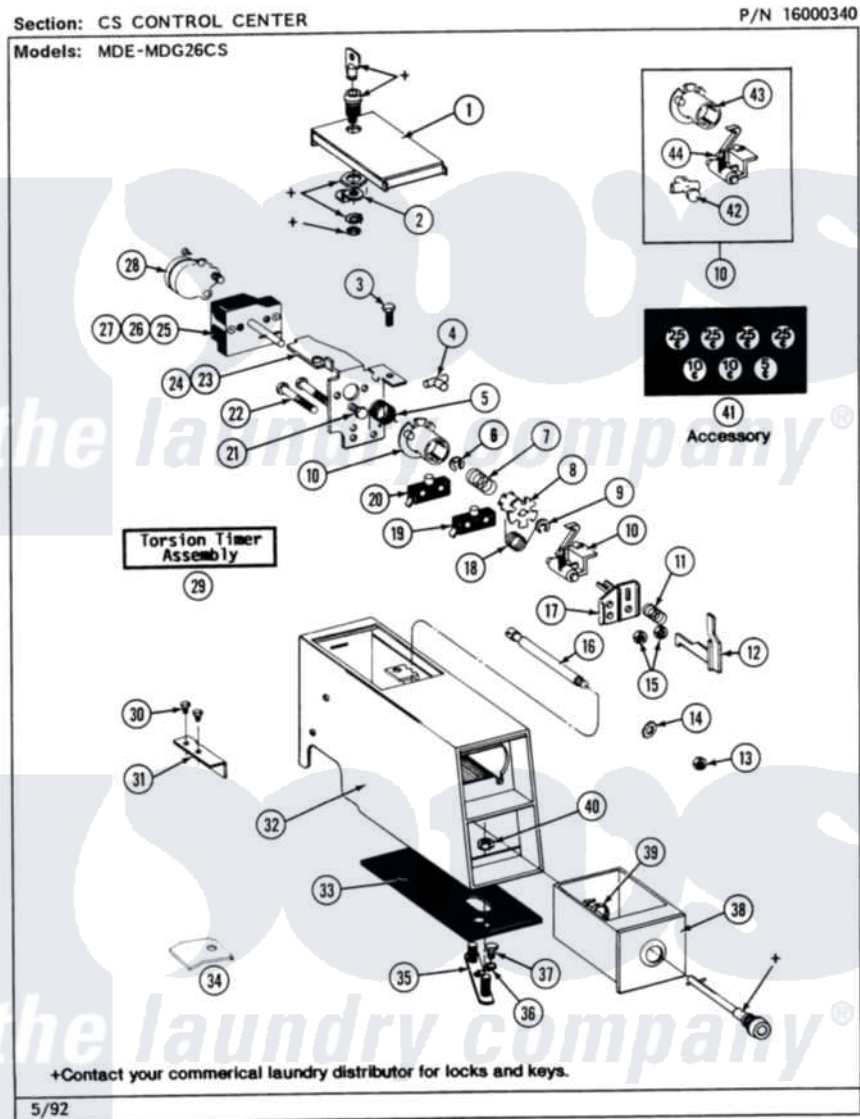

# Maytag MDE26CSADG 04 - CS CONTROL CENTER

14

Maytag Residential Maytag MDE26CSADG Dryer Parts Parts Diagram 04 - CS CONTROL CENTER  
 Click on the part number to view part

Item	Original Part Number	Replaced By	Status	Part Description
001	203188		Not Available	TIMER ACCESS DOOR (WHT)
"	203188L		Not Available	ACCESS DOOR-ALMOND
"	203188M		Not Available	ACCESS DOOR-HARVEST WHEAT
002	213750	<a href="#">W10133266</a>		Cam-Lock
003	211168	<a href="#">W10139210</a>		Screw, 8-18 X 5/16
004	<a href="#">314335</a>			Peg, Tine Adjustment
005	<a href="#">314331</a>			Spring, Torsion Return
006	<a href="#">Y312270</a>			Clip, Spring Retainer
007	<a href="#">211065</a>			Spring, Index Wheel
008	314330		Not Available	DRIVER FOR INDEX WHEEL (NOT INCLUDED W/KIT)
009	<a href="#">211790</a>			Lock Ring For Timer Shaft
010	<a href="#">306104</a>			Actuator Switch Kit
011	NLA		Not Available	HELICAL SPRING ----N
012	314337	<a href="#">33002968</a>		Slider