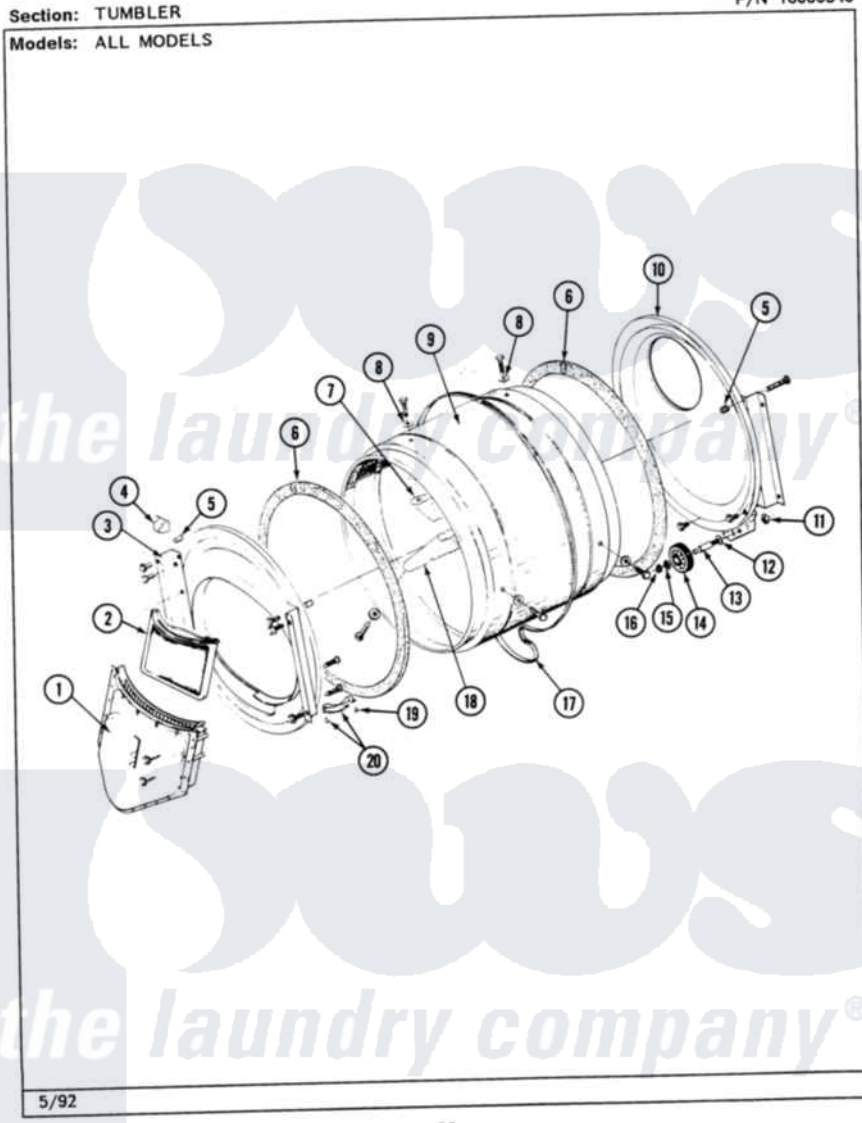

Maytag MDE26CSADG 06 - TUMBLER

P/N 16000340

26

Maytag Residential Maytag MDE26CSADG Dryer Parts Parts Diagram 06 - TUMBLER
Click on the part number to view part

Item	Original Part Number	Replaced By	Status	Part Description
001	Y307112	33001016		Outlet Duct Assembly
"	Y314110	33002917		Screw, No.10-16
002	307108	33002970		Lint Filte
003	307109	33001179		Front, Tumbler
"	Y313561			Screw---NA
"	NLA		Not Available	SCREW
"	Y310632	1163839		Screw
004	Y310376			Clip, Door Switch Harness
005	NLA		Not Available	COVER, THREAD
006	314820			Seal, Tumbler
007	314803	33001012		Baffle
"	Y310759			Screw, Tumbler Baffles
008	314158			Washer, Baffle To Tumbler
009	306663		Not Available	TUMBLER W/BAFFLES
"	314802		Not Available	TUMBLER W/OUT BAFFLES
010	211294	90767		Screw, 8A X 3/8 HeX Washer Head Tapping

"	Y307114	33001178	Back, Tumbler
"	Y308544	33001178	Back, Tumbler
011	312538	33001443	Nut, Hex
012	Y313347	312535	Washer, Vault Mounting Brk.
013	Y312948	6-3129480	Shaft- Tumbler
014	Y303373	12001541	Drum Roller/Washer Assembly--W
015	312535		Washer, Vault Mounting Brk.
016	410233	9703438	Ring-Retrn
017	Y312959		Poly "V" Belt For Tumbler
018	314804	33001004	Baffle, Tall
"	Y310759		Screw, Tumbler Baffles
019	210720		Rivet, Bearing To Tumbler Fmt
020	306508		Tumbler Bearing Kit ---W