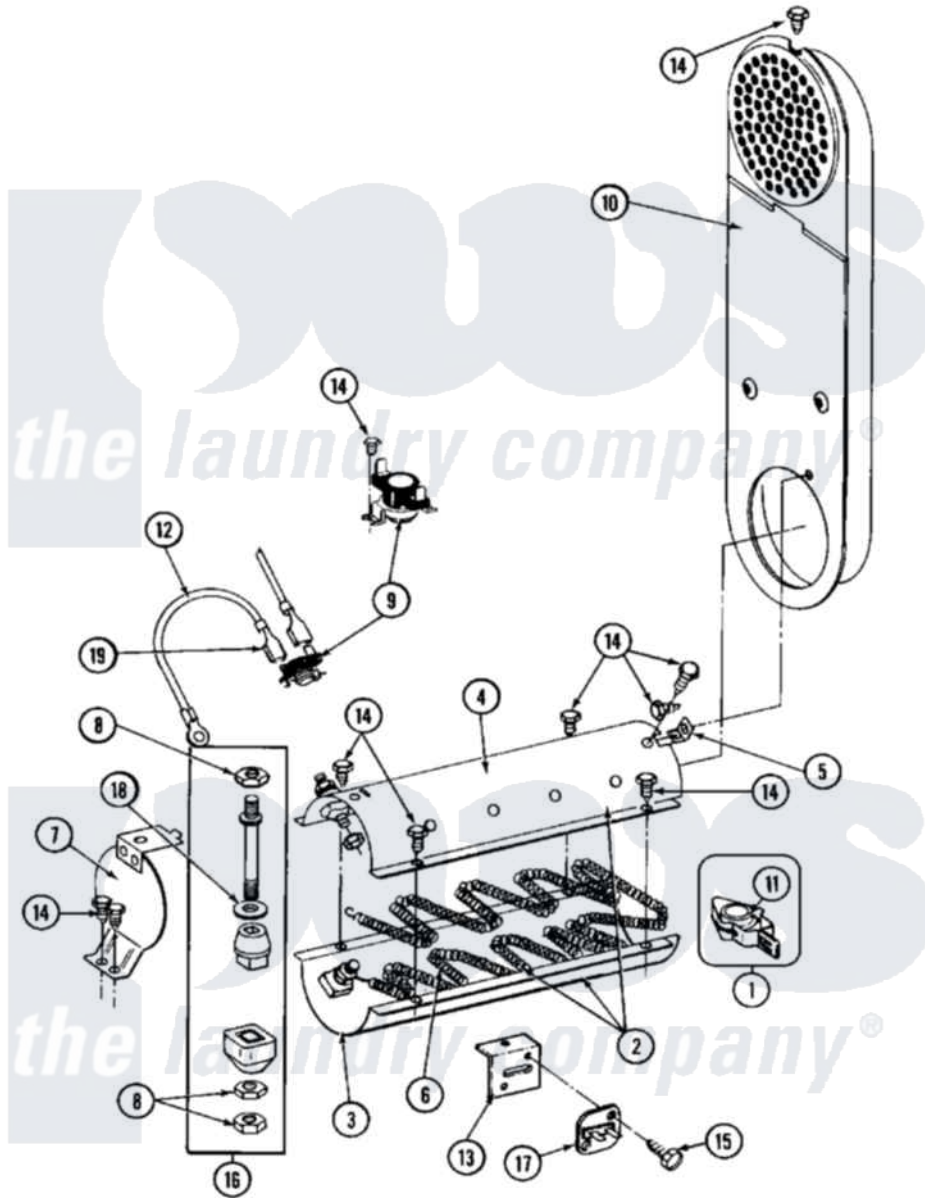

# Maytag MDE26CSADG 07 - HEATER (A3 SERIES)

Maytag [Residential Maytag MDE26CSADG Dryer Parts](#) Parts Diagram 07 - HEATER (A3 SERIES)  
 Click on the part number to view part

Item	Original Part Number	Replaced By	Status	Part Description
001	211294	<a href="#">90767</a>		Screw, 8A X 3/8 HeX Washer Head Tapping
002	NLA		Not Available	INLET DUCT ASSY.
003	<a href="#">314995</a>			Enclosure, Heater
004	<a href="#">315346</a>			Bracket, Thermal Fuse
005	NLA		Not Available	SCREW
006	<a href="#">307473</a>			Fuse, Thermal
007	<a href="#">314998</a>			Insulator, Terminal
008	307184	<a href="#">Y308612</a>		Heater Sub-Assembly
009	<a href="#">314999</a>			Shield, Radiant
010	NLA		Not Available	SCREW
011	<a href="#">303896</a>			Hi-Limit Thermostat-Canada
"	<a href="#">308217</a>			Thermostat, Hi-Limit
012	<a href="#">307178</a>			Heater Assembly
013	<a href="#">Y307173</a>			Wire, Jumper