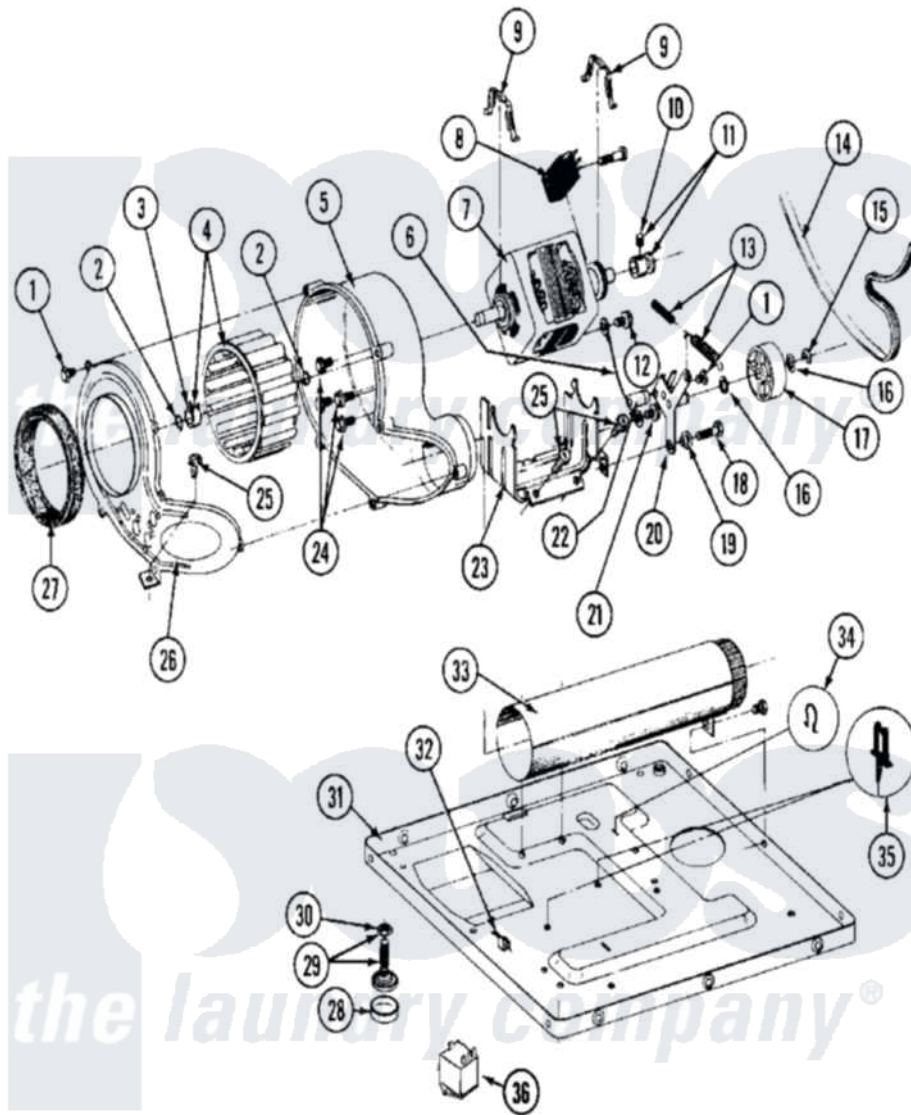

Maytag MDE26CSADG 08 - MOTOR DRIVE, BLOWER & BASE FRAME

Maytag Residential Maytag MDE26CSADG Dryer Parts Parts Diagram 08 - MOTOR DRIVE, BLOWER & BASE FRAME
 Click on the part number to view part

Item	Original Part Number	Replaced By	Status	Part Description
001	Y312961	W10116751		Screw
002	410233	9703438		Ring-Retrn
003	312967			Clamp, Blower Housing
004	Y303836			Blower Wheel Assembly And Clamp
005	Y312893			Housing, Blower
006	901220			Ground Wire
007	Y303358	W10410999		Motor-Drve
008	306207		Not Available	(PROD. No.303358-8 & No.303358-9)
"	NLA		Not Available	SWITCH, MOTOR START-PROD.
"	Y303877		Not Available	SWITCH, MOTOR EXTERNAL START No.303358-2, No.303358-4, 303358-7
"	Y303879			Switch, Motor External Start
009	Y015825			Clip, Motor To Motor Support
010	Y053241			Set Screw, Motor Pulley

011	Y305185	6-3051850		Pulley- MO
012	910343	488234		Screw 8-32 X 1/4
013	Y303945			IDLER SPRING ASSY. W/PLUG
014	Y312959			Poly "V" Belt For Tumbler
015	312958	354987		Ring, Retaining
016	Y312527			Washer, Idler Shaft
017	Y303705	6-3037050		Pulley- ID
018	Y014874			Screw, Idler Arm And Sleeve
019	Y312894	315772		Sleeve, Idler Arm
020	Y303363	6-3033630		Idler Arm
021	211294	90767		Screw, 8A X 3/8 HeX Washer Head Tapping
022	Y313582	W10116756		Spacer
023	NLA		Not Available	SUPPORT, MOTOR
024	Y310632	1163839		Screw
025	Y313561			Screw---NA
026	314778		Not Available	COVER, BLOWER HOUSING
027	Y312901			Seal, Housing Cover
028	210684			Foot, Adjustable Leg
029	Y302699	22003428		Leg, Adjustable
030	210385			Lock Nut For Adjustable Leg
031	Y303361		Not Available	BASE ASSY. (UPPER & LOWER)
032	Y310376			Clip, Door Switch Harness
033	Y303442			EXHAUST DUCT ASSEMBLY
034	410490			Spring, Retainer Wire Harness
035	Y313262	W10116752		Retainer-
036	306199			Relay, Heater