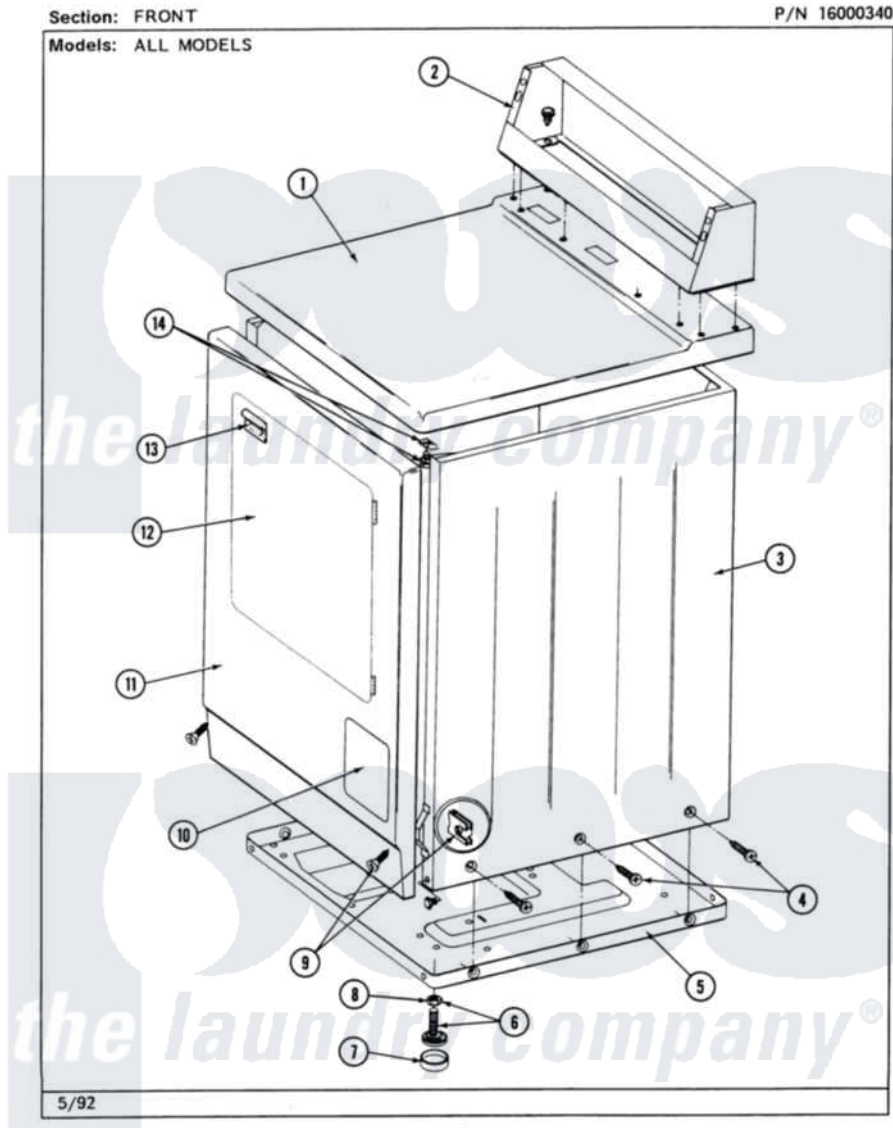

Maytag MDE26CSADL 01 - FRONT

2

Maytag [Residential Maytag MDE26CSADL Dryer Parts](#) Parts Diagram 01 - FRONT
Click on the part number to view part

Item	Original Part Number	Replaced By	Status	Part Description
001	307104			Top Cover Assembly
"	NLA		Not Available	(ALM)
002	212276	W10116760		Screw
"	NLA		Not Available	CONTROL COVER (WHT)
003	NLA		Not Available	CABINET (WHT)
"	Y310632	1163839		Screw
004	213007			Xfor Cabinet See Cabinet, Back
005	Y303361		Not Available	BASE ASSY. (UPPER & LOWER)
006	Y305086			Adjustable Leg And Nut
007	Y314137			Foot, Rubber
008	Y052740	62739		Nut, Lock
009	204439			Screw And Fstner Assembly
010	302542		Not Available	PART NOT USED. (DG ONLY)
"	302542L		Not Available	PART NOT USED. (DG ONLY)
"	302542M		Not Available	ACCESS DOOR-HARVEST

		Not Available	WHEAT
"	NLA	Not Available	ACCESS DOOR (WHT)
011	NLA	Not Available	PANEL, FRONT (WHT)
012	308061	Not Available	DOOR ASSY. COMPLETE (WHT)
"	NLA	Not Available	(ALM)
013	314946		Handle White
"	314972		Handle Door ALM
"	NLA	Not Available	(H. WHEAT)
014	204445		Screw And Fastener Assembly