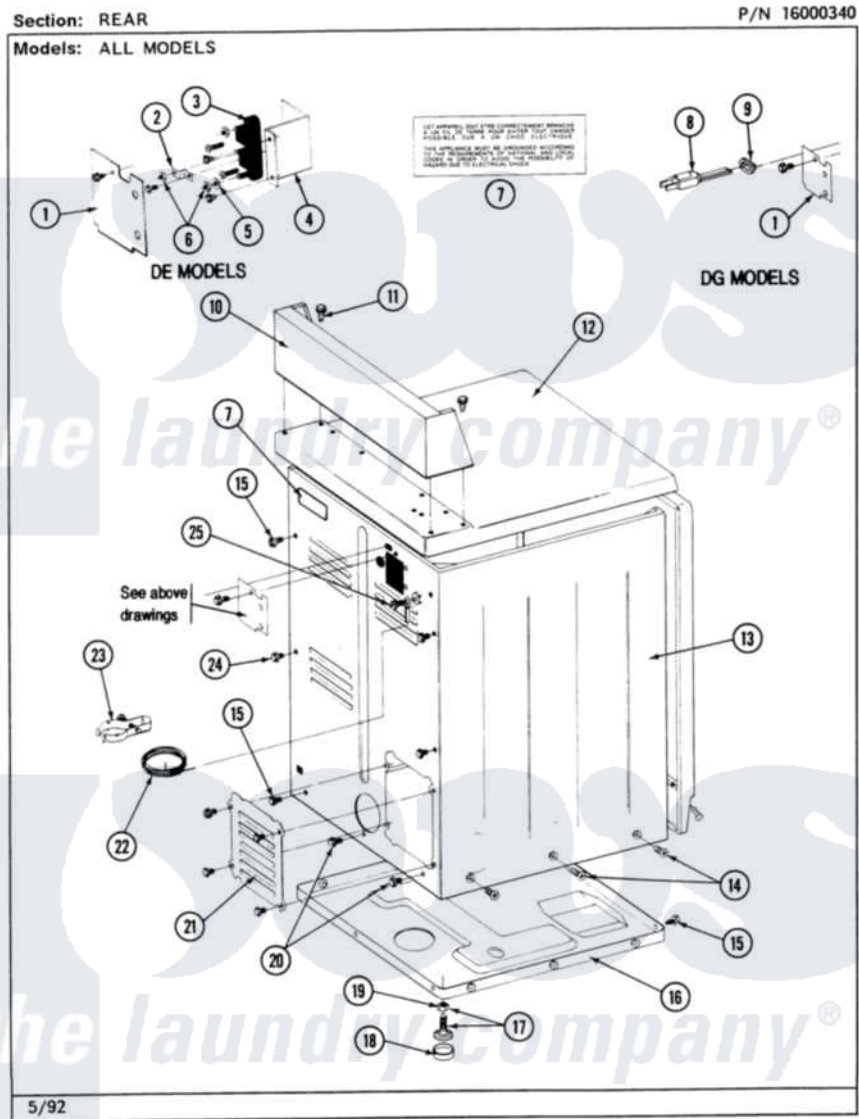

Maytag MDE26CSADL 02 - REAR

4

Maytag [Residential Maytag MDE26CSADL Dryer Parts](#) Parts Diagram 02 - REAR
 Click on the part number to view part

Item	Original Part Number	Replaced By	Status	Part Description
001	Y313561			Screw---NA
"	Y312905		Not Available	COVER, TERMINAL
002	Y311423	489483		Screw 10-32 X 1/2
"	Y312184			Strap, Grounding
003	400008			Block, Terminal
"	Y312209	W10001200		Screw
004	Y313561			Screw---NA
"	Y310632	1163839		Screw
"	Y312904			Bracket, Terminal Block
005	Y311270			Washer, Terminal Block
006	311484	112432		Nut
007	214519			LABEL, ELECTRICAL INSTR. PART NOT USED-GAS MODELS ONLY
008	302521		Not Available	CORD, POWER PART NOT USED-GAS MODELS ONLY
"	305168	33002916		Power Cord, Canadian 240V

009	211881		Grommet, Cord Part Not Used- Gas Models Only
010	NLA	Not Available	CONTROL COVER (WHT)
011	212276	W10116760	Screw
012	307105	Not Available	COVER, TOP ASSY. (WHT)
"	NLA	Not Available	(ALM)
013	NLA	Not Available	CABINET (WHT)
014	213007		Xfor Cabinet See Cabinet, Back
015	Y313561		Screw---NA
016	Y303361	Not Available	BASE ASSY. (UPPER & LOWER)
017	Y305086		Adjustable Leg And Nut
018	Y314137		Foot, Rubber
019	Y052740	62739	Nut, Lock
020	Y310632	1163839	Screw
021	211294	90767	Screw, 8A X 3/8 HeX Washer Head Tapping
"	Y312951	Not Available	ACCESS COVER, BACK
"	Y313559		Screw
022	311155		Ground Wire And Clamp
023	301548		Clamp, Ground Wire
"	NLA	Not Available	SCREW
024	Y310632	1163839	Screw
025	NLA	Not Available	SCREW & WASHER ASSY.