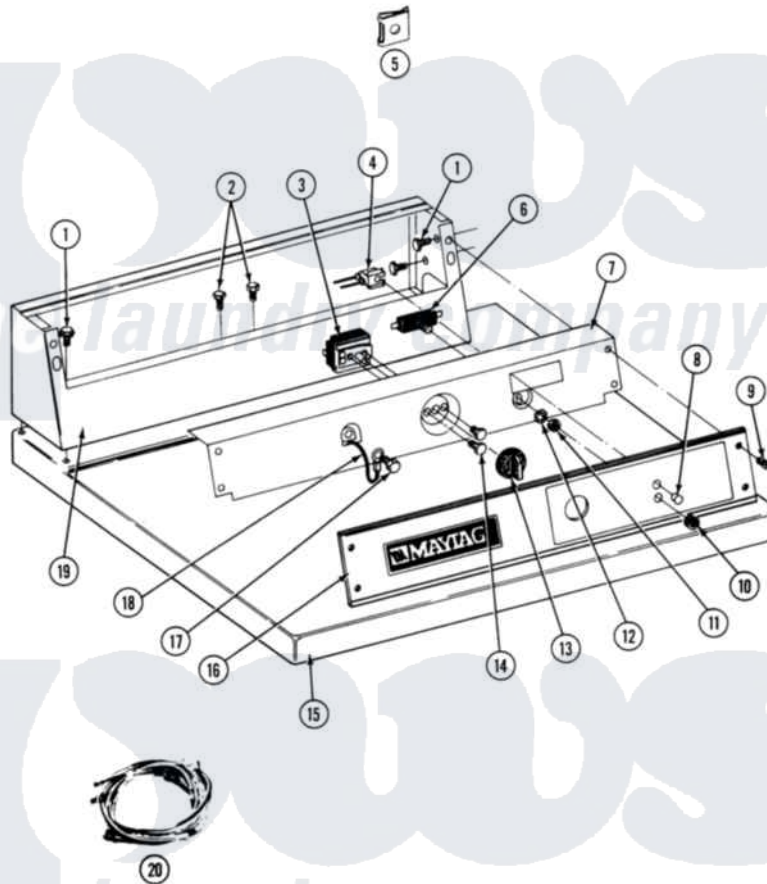

Maytag MDE26CSADL 03 - CS CONTROL PANEL

Section: CS CONTROL PANEL

P/N 16000340

Models: MDE-MDG26CS

5/92

6

Maytag [Residential Maytag MDE26CSADL Dryer Parts](#) Parts Diagram 03 - CS CONTROL PANEL

[Click on the part number to view part](#)

Item	Original Part Number	Replaced By	Status	Part Description
001	212276	W10116760		Screw
002	211294	90767		Screw, 8A X 3/8 HeX Washer Head Tapping
003	307237	W10327105		Switch, Cycle Selection
004	Y305396		Not Available	LAMP, INDICATOR
005	215003			Fastener, Panel And Bracket
006	306940	W10149462		Switch, Push-To-Start
007	314912		Not Available	BRACKET, CONTROL PANEL (WHT)
"	NLA		Not Available	(ALM)
008	215564			Lens, Indicator Light
009	212277			Screw, No.8 X 1/2 Inch
010	Y312702			Knurled Nut, Start Switch
011	Y312706	422617		Nut
012	312751			Lockwasher, Start Switch
013	306938			Knob, Selector Switch
014	Y313588	488234		Screw 8-32 X 1/4

015	307105	Not Available	COVER, TOP ASSY. (WHT)
"	NLA	Not Available	(ALM)
016	NLA	Not Available	CONTROL PANEL
017	211252		Screw, Ground Wire
018	205810		Wire, Ground
019	NLA	Not Available	CONTROL COVER (WHT)
020	307280		Harness, Wire
"	Y308315		WIRE HARNESS---NA