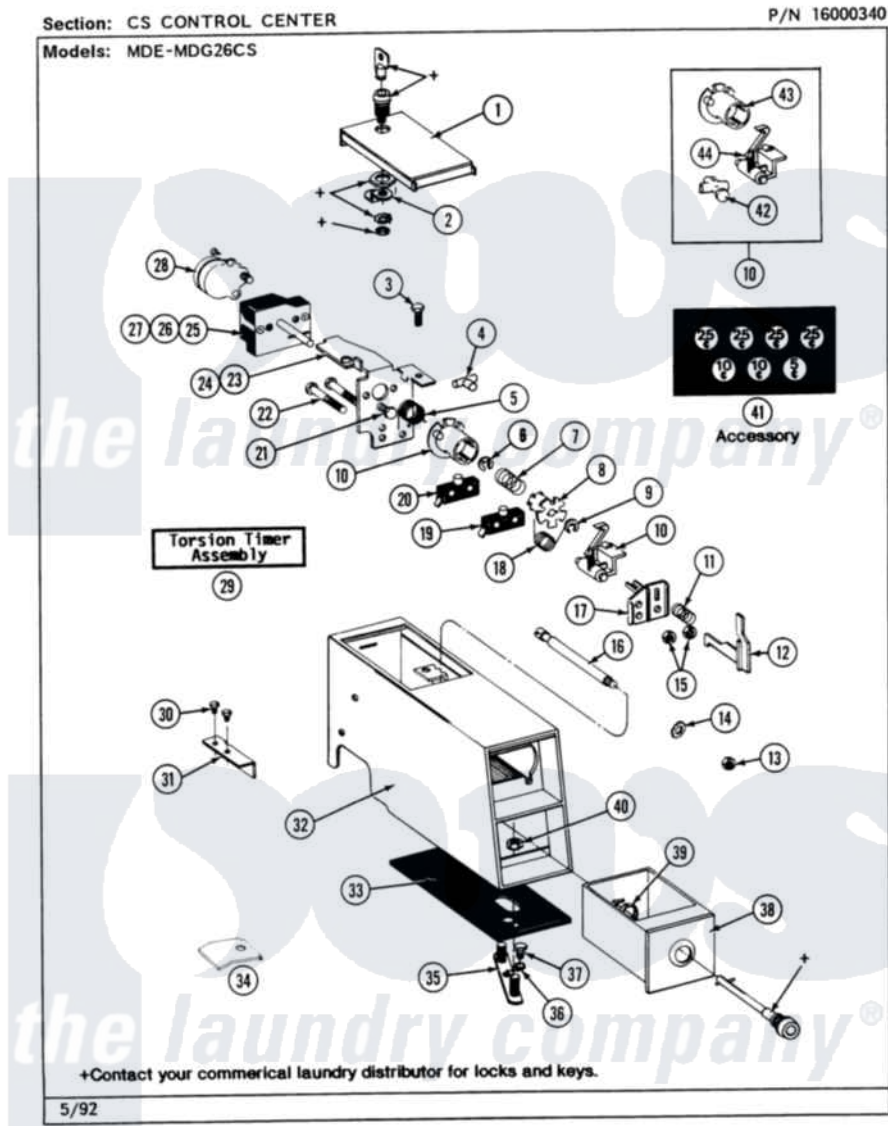

Maytag MDE26CSADL 04 - CS CONTROL CENTER

14

Maytag Residential Maytag MDE26CSADL Dryer Parts Parts Diagram 04 - CS CONTROL CENTER
 Click on the part number to view part

Item	Original Part Number	Replaced By	Status	Part Description
001	203188		Not Available	TIMER ACCESS DOOR (WHT)
"	203188L		Not Available	ACCESS DOOR-ALMOND
"	203188M		Not Available	ACCESS DOOR-HARVEST WHEAT
002	213750	W10133266		Cam-Lock
003	211168	W10139210		Screw, 8-18 X 5/16
004	314335			Peg, Tine Adjustment
005	314331			Spring, Torsion Return
006	Y312270			Clip, Spring Retainer
007	211065			Spring, Index Wheel
008	314330		Not Available	DRIVER FOR INDEX WHEEL (NOT INCLUDED W/KIT)
009	211790			Lock Ring For Timer Shaft
010	306104			Actuator Switch Kit
011	NLA		Not Available	HELICAL SPRING ----N
012	314337	33002968		Slider