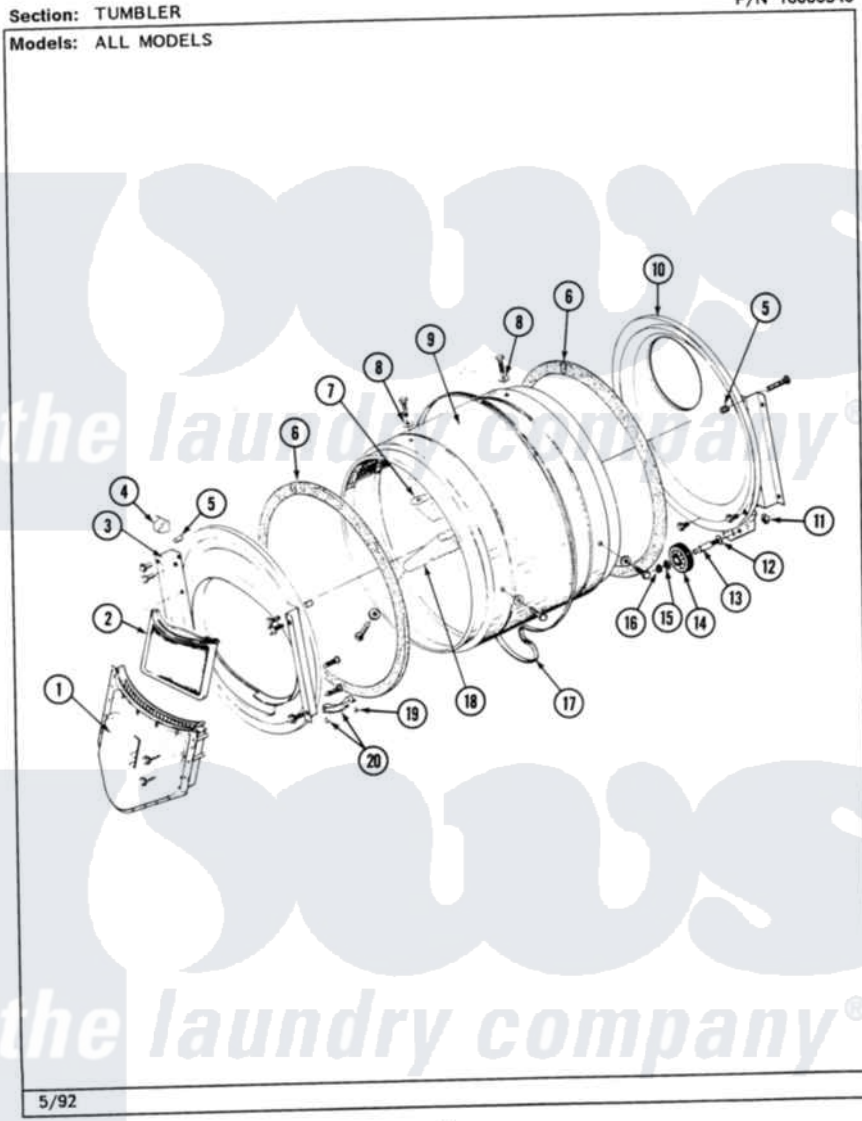

Maytag MDE26CSADL 06 - TUMBLER

P/N 16000340

26

Maytag Residential Maytag MDE26CSADL Dryer Parts Parts Diagram 06 - TUMBLER
Click on the part number to view part

Item	Original Part Number	Replaced By	Status	Part Description
001	Y307112	33001016		Outlet Duct Assembly
"	Y314110	33002917		Screw, No.10-16
002	307108	33002970		Lint Filte
003	307109	33001179		Front, Tumbler
"	Y313561			Screw---NA
"	NLA		Not Available	SCREW
"	Y310632	1163839		Screw
004	Y310376			Clip, Door Switch Harness
005	NLA		Not Available	COVER, THREAD
006	314820			Seal, Tumbler
007	314803	33001012		Baffle
"	Y310759			Screw, Tumbler Baffles
008	314158			Washer, Baffle To Tumbler
009	306663		Not Available	TUMBLER W/BAFFLES
"	314802		Not Available	TUMBLER W/OUT BAFFLES
010	211294	90767		Screw, 8A X 3/8 HeX Washer Head Tapping

"	Y307114	33001178	Back, Tumbler
"	Y308544	33001178	Back, Tumbler
011	312538	33001443	Nut, Hex
012	Y313347	312535	Washer, Vault Mounting Brk.
013	Y312948	6-3129480	Shaft- Tumbler
014	Y303373	12001541	Drum Roller/Washer Assembly--W
015	312535		Washer, Vault Mounting Brk.
016	410233	9703438	Ring-Retrn
017	Y312959		Poly "V" Belt For Tumbler
018	314804	33001004	Baffle, Tall
"	Y310759		Screw, Tumbler Baffles
019	210720		Rivet, Bearing To Tumbler Fmt
020	306508		Tumbler Bearing Kit ---W