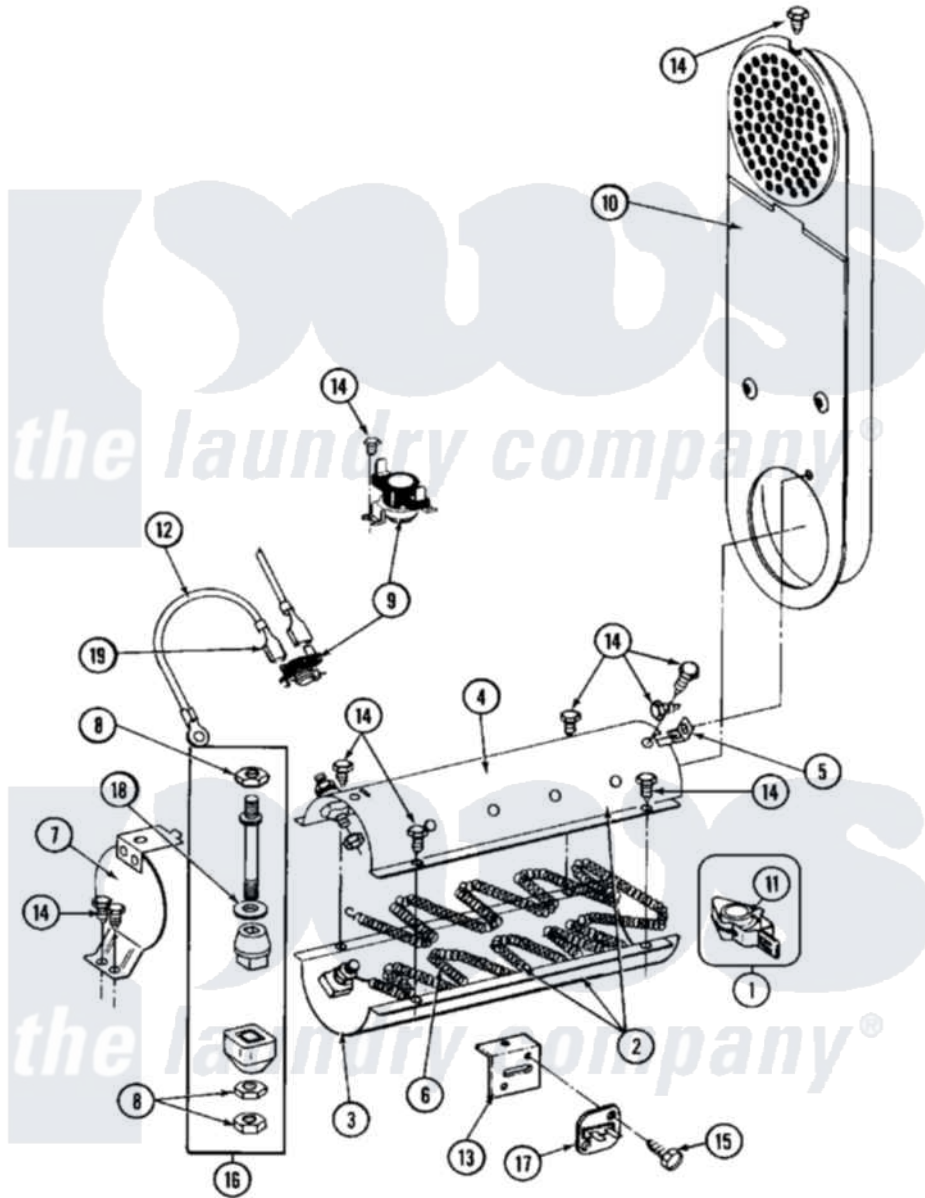

# Maytag MDE26CSADL 07 - HEATER (A3 SERIES)

Maytag Residential Maytag MDE26CSADL Dryer Parts Parts Diagram 07 - HEATER (A3 SERIES)  
 Click on the part number to view part

Item	Original Part Number	Replaced By	Status	Part Description
001	211294	<a href="#">90767</a>		Screw, 8A X 3/8 HeX Washer Head Tapping
002	NLA		Not Available	INLET DUCT ASSY.
003	<a href="#">314995</a>			Enclosure, Heater
004	<a href="#">315346</a>			Bracket, Thermal Fuse
005	NLA		Not Available	SCREW
006	<a href="#">307473</a>			Fuse, Thermal
007	<a href="#">314998</a>			Insulator, Terminal
008	307184	<a href="#">Y308612</a>		Heater Sub-Assembly
009	<a href="#">314999</a>			Shield, Radiant
010	NLA		Not Available	SCREW
011	<a href="#">303896</a>			Hi-Limit Thermostat-Canada
"	<a href="#">308217</a>			Thermostat, Hi-Limit
012	<a href="#">307178</a>			Heater Assembly
013	<a href="#">Y307173</a>			Wire, Jumper