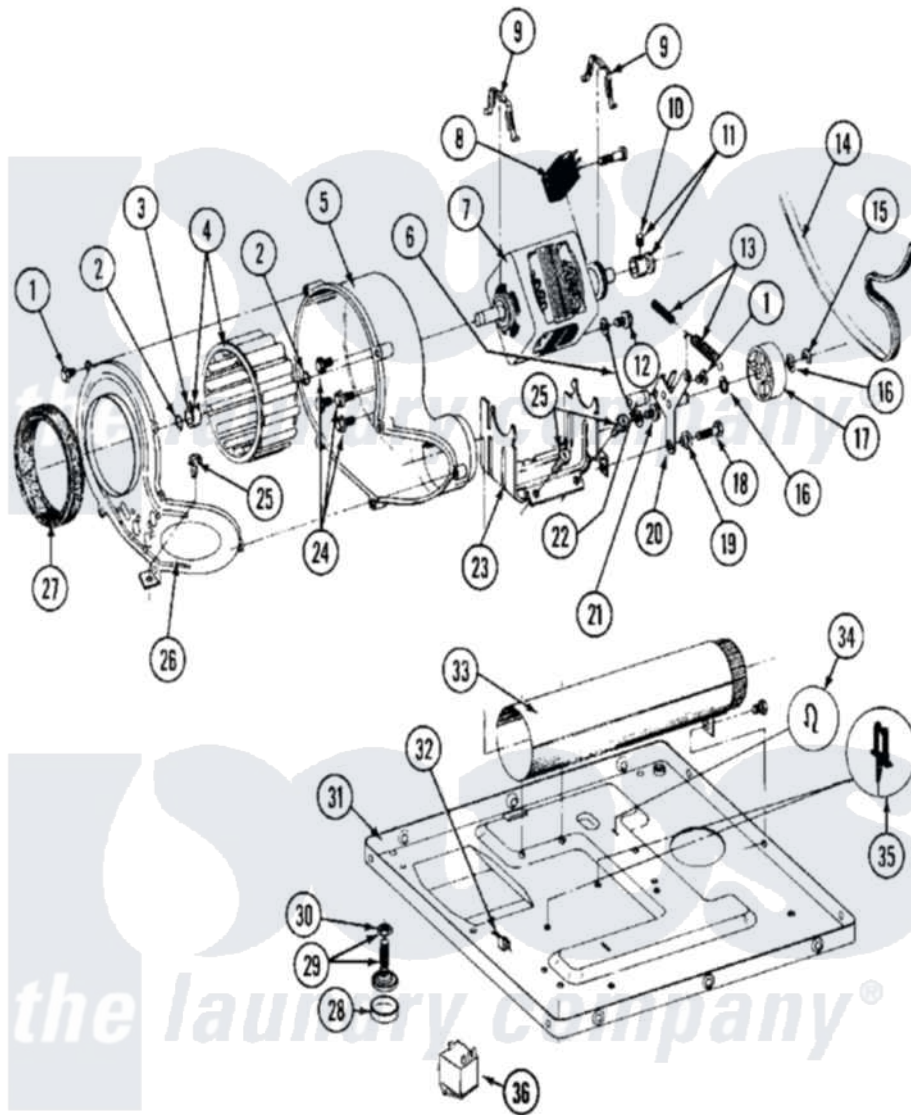

Maytag MDE26CSADL 08 - MOTOR DRIVE, BLOWER & BASE FRAME

Maytag Residential Maytag MDE26CSADL Dryer Parts Parts Diagram 08 - MOTOR DRIVE, BLOWER & BASE FRAME
 Click on the part number to view part

Item	Original Part Number	Replaced By	Status	Part Description
001	Y312961	W10116751		Screw
002	410233	9703438		Ring-Retrn
003	312967			Clamp, Blower Housing
004	Y303836			Blower Wheel Assembly And Clamp
005	Y312893			Housing, Blower
006	901220			Ground Wire
007	Y303358	W10410999		Motor-Drve
008	306207		Not Available	(PROD. No.303358-8 & No.303358-9)
"	NLA		Not Available	SWITCH, MOTOR START-PROD.
"	Y303877		Not Available	SWITCH, MOTOR EXTERNAL START No.303358-2, No.303358-4, 303358-7
"	Y303879			Switch, Motor External Start
009	Y015825			Clip, Motor To Motor Support
010	Y053241			Set Screw, Motor Pulley

011	Y305185	6-3051850		Pulley- MO
012	910343	488234		Screw 8-32 X 1/4
013	Y303945			IDLER SPRING ASSY. W/PLUG
014	Y312959			Poly "V" Belt For Tumbler
015	312958	354987		Ring, Retaining
016	Y312527			Washer, Idler Shaft
017	Y303705	6-3037050		Pulley- ID
018	Y014874			Screw, Idler Arm And Sleeve
019	Y312894	315772		Sleeve, Idler Arm
020	Y303363	6-3033630		Idler Arm
021	211294	90767		Screw, 8A X 3/8 HeX Washer Head Tapping
022	Y313582	W10116756		Spacer
023	NLA		Not Available	SUPPORT, MOTOR
024	Y310632	1163839		Screw
025	Y313561			Screw---NA
026	314778		Not Available	COVER, BLOWER HOUSING
027	Y312901			Seal, Housing Cover
028	210684			Foot, Adjustable Leg
029	Y302699	22003428		Leg, Adjustable
030	210385			Lock Nut For Adjustable Leg
031	Y303361		Not Available	BASE ASSY. (UPPER & LOWER)
032	Y310376			Clip, Door Switch Harness
033	Y303442			EXHAUST DUCT ASSEMBLY
034	410490			Spring, Retainer Wire Harness
035	Y313262	W10116752		Retainer-
036	306199			Relay, Heater