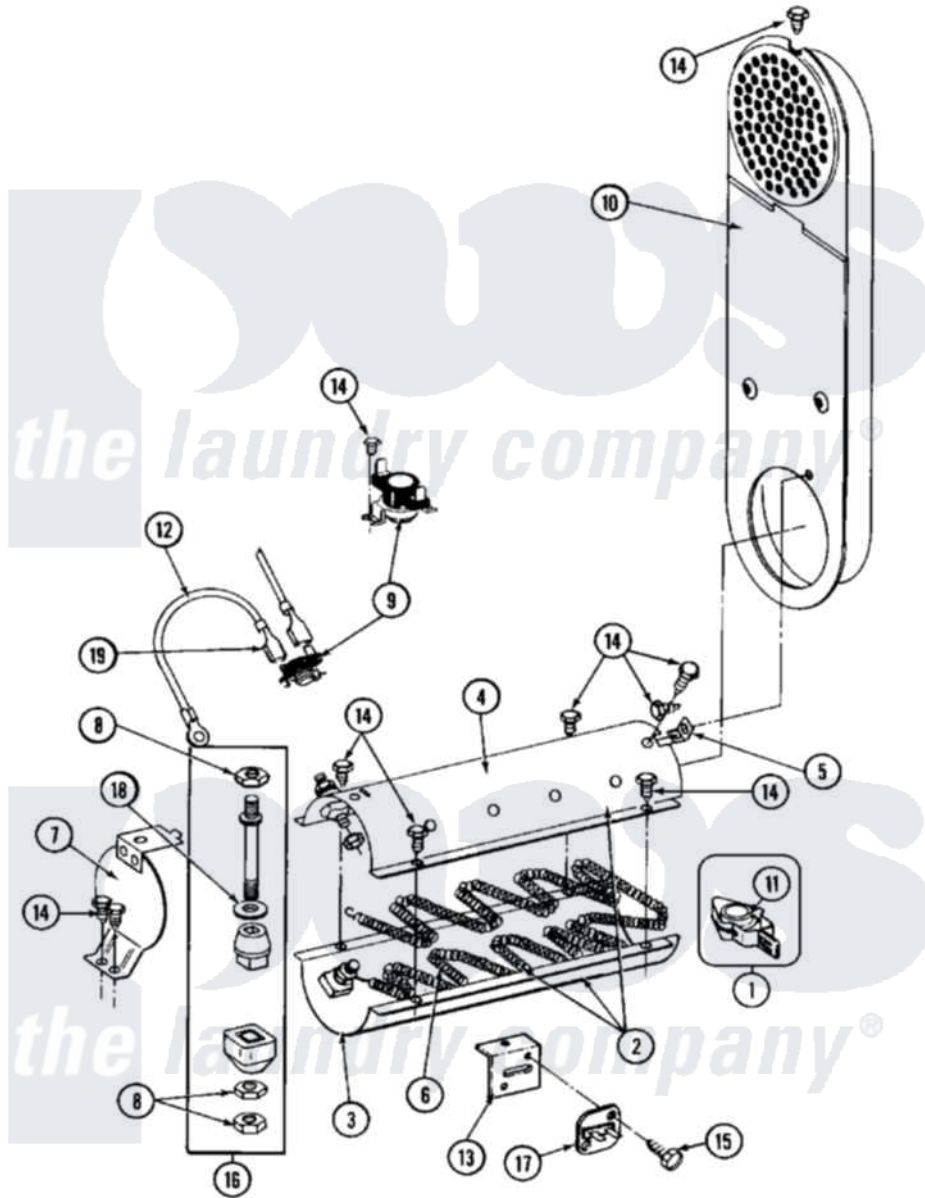

Maytag MDE26CSADL 10 - HEATER (A0 SERIES)

Maytag [Residential Maytag MDE26CSADL Dryer Parts](#) Parts Diagram 10 - HEATER (A0 SERIES)
 Click on the part number to view part

Item	Original Part Number	Replaced By	Status	Part Description
001	Y303881			Clip And Insulator Assembly
002	307470	Y303778		Heater Assembly Complete
003	Y313576			Heater Chamber, Bottom
004	Y313575		Not Available	HEATER CHAMBER, TOP
005	Y312890			Retainer, Heater Chamber
006	Y313538			Heater Element 240 Volt
007	304124		Not Available	HEATER SHIELD
008	311484	112432		Nut
009	303896			Hi-Limit Thermostat-Canada
010	NLA		Not Available	INLET DUCT ASSY.
011	Y313270			Insulator For Heater Elemen
012	Y304693			Jumper Wire
013	315046			MOUNTING BRACKET
014	211294	90767		Screw, 8A X 3/8 HeX Washer Head Tapping
015	NLA		Not Available	SCREW
016	Y304596			Terminal Insulator Assembly

017 [307473](#)

Fuse, Thermal

018 [311093](#)

Washer, Terminal Connection

019 [210745](#)

Wire Terminal