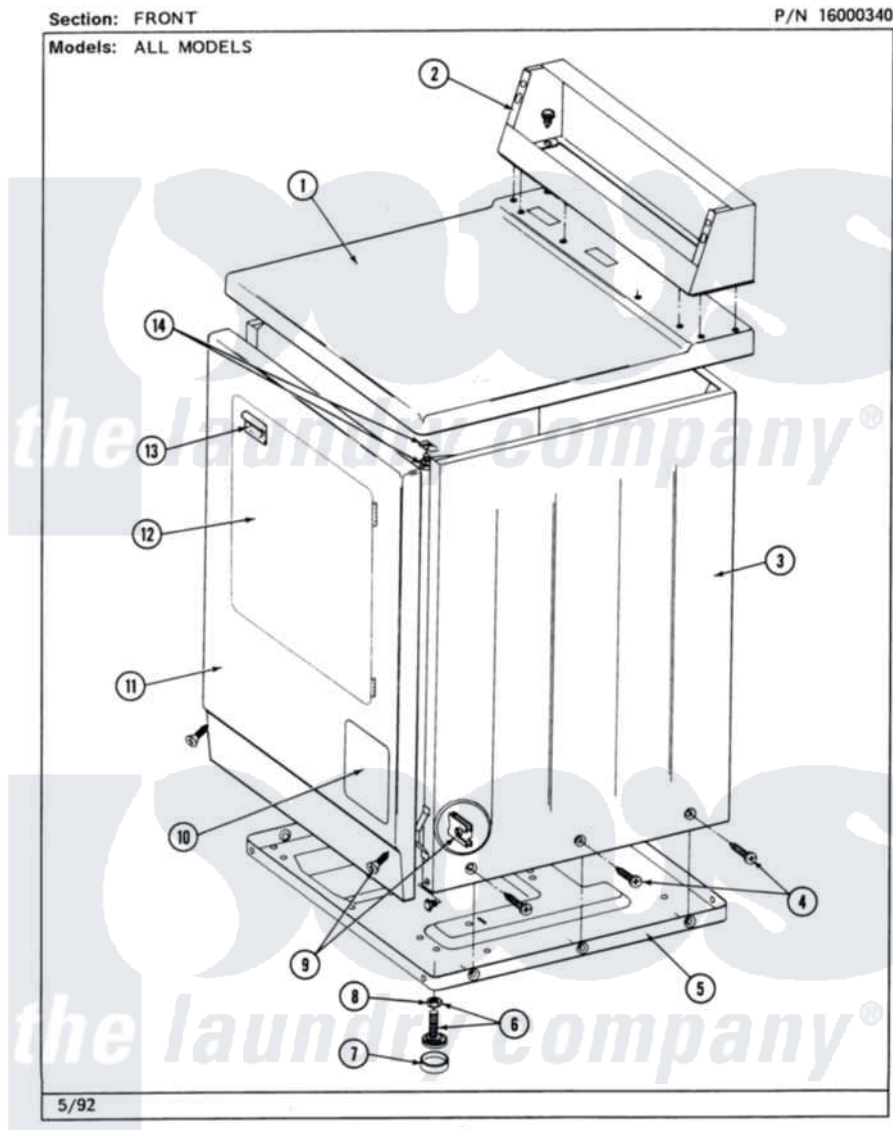

Maytag MDE26CSADW 01 - FRONT

2

Maytag [Residential Maytag MDE26CSADW Dryer Parts](#) Parts Diagram 01 - FRONT
 Click on the part number to view part

Item	Original Part Number	Replaced By	Status	Part Description
001	307104			Top Cover Assembly
"	NLA		Not Available	(ALM)
002	212276	W10116760		Screw
"	NLA		Not Available	CONTROL COVER (WHT)
003	NLA		Not Available	CABINET (WHT)
"	Y310632	1163839		Screw
004	213007			Xfor Cabinet See Cabinet, Back
005	Y303361		Not Available	BASE ASSY. (UPPER & LOWER)
006	Y305086			Adjustable Leg And Nut
007	Y314137			Foot, Rubber
008	Y052740	62739		Nut, Lock
009	204439			Screw And Fstner Assembly
010	302542		Not Available	PART NOT USED. (DG ONLY)
"	302542L		Not Available	PART NOT USED. (DG ONLY)
"	302542M		Not Available	ACCESS DOOR-HARVEST

		Not Available	WHEAT
"	NLA	Not Available	ACCESS DOOR (WHT)
011	NLA	Not Available	PANEL, FRONT (WHT)
012	308061	Not Available	DOOR ASSY. COMPLETE (WHT)
"	NLA	Not Available	(ALM)
013	314946		Handle White
"	314972		Handle Door ALM
"	NLA	Not Available	(H. WHEAT)
014	204445		Screw And Fastener Assembly