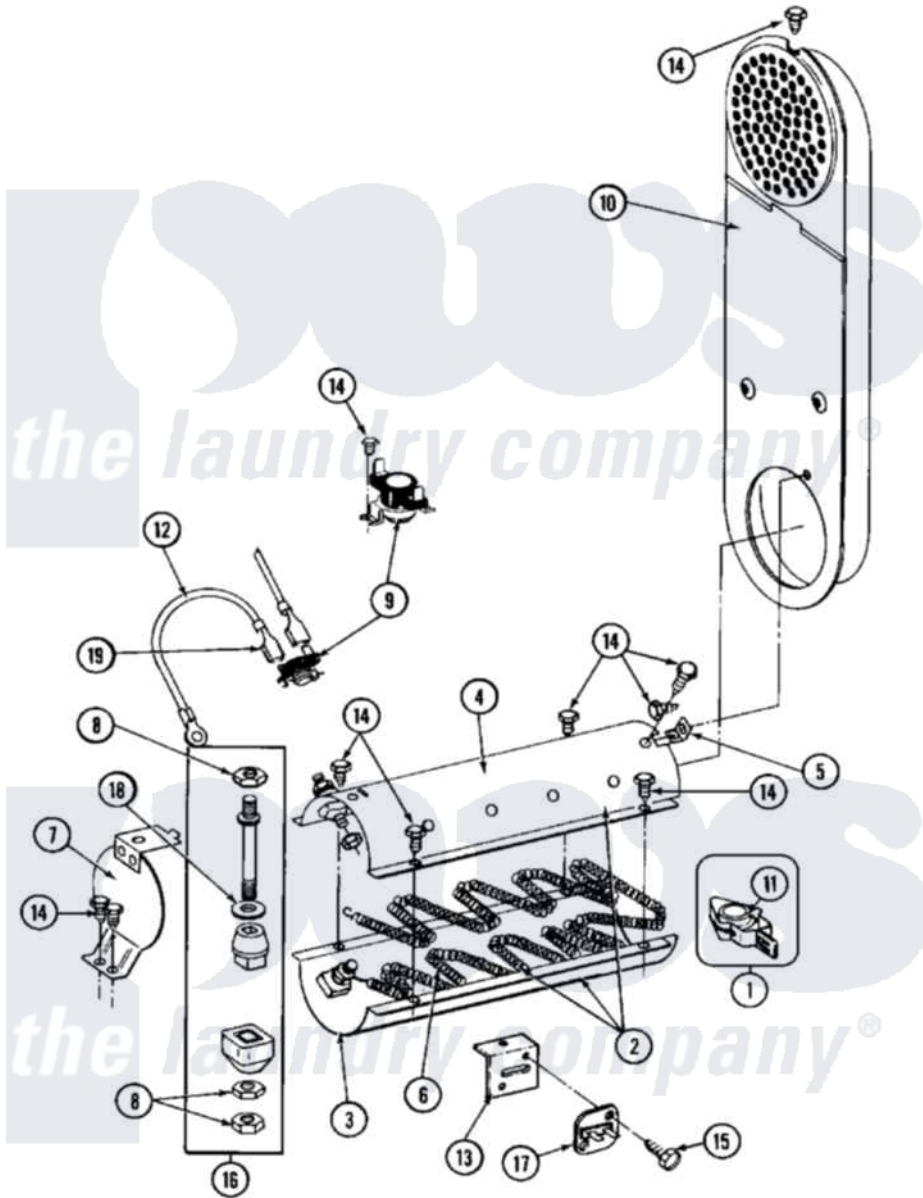

Maytag MDE26CSADW 07 - HEATER (A3 SERIES)

Maytag Residential Maytag MDE26CSADW Dryer Parts Parts Diagram 07 - HEATER (A3 SERIES)
 Click on the part number to view part

Item	Original Part Number	Replaced By	Status	Part Description
001	211294	90767		Screw, 8A X 3/8 HeX Washer Head Tapping
002	NLA		Not Available	INLET DUCT ASSY.
003	314995			Enclosure, Heater
004	315346			Bracket, Thermal Fuse
005	NLA		Not Available	SCREW
006	307473			Fuse, Thermal
007	314998			Insulator, Terminal
008	307184	Y308612		Heater Sub-Assembly
009	314999			Shield, Radiant
010	NLA		Not Available	SCREW
011	303896			Hi-Limit Thermostat-Canada
"	308217			Thermostat, Hi-Limit
012	307178			Heater Assembly
013	Y307173			Wire, Jumper