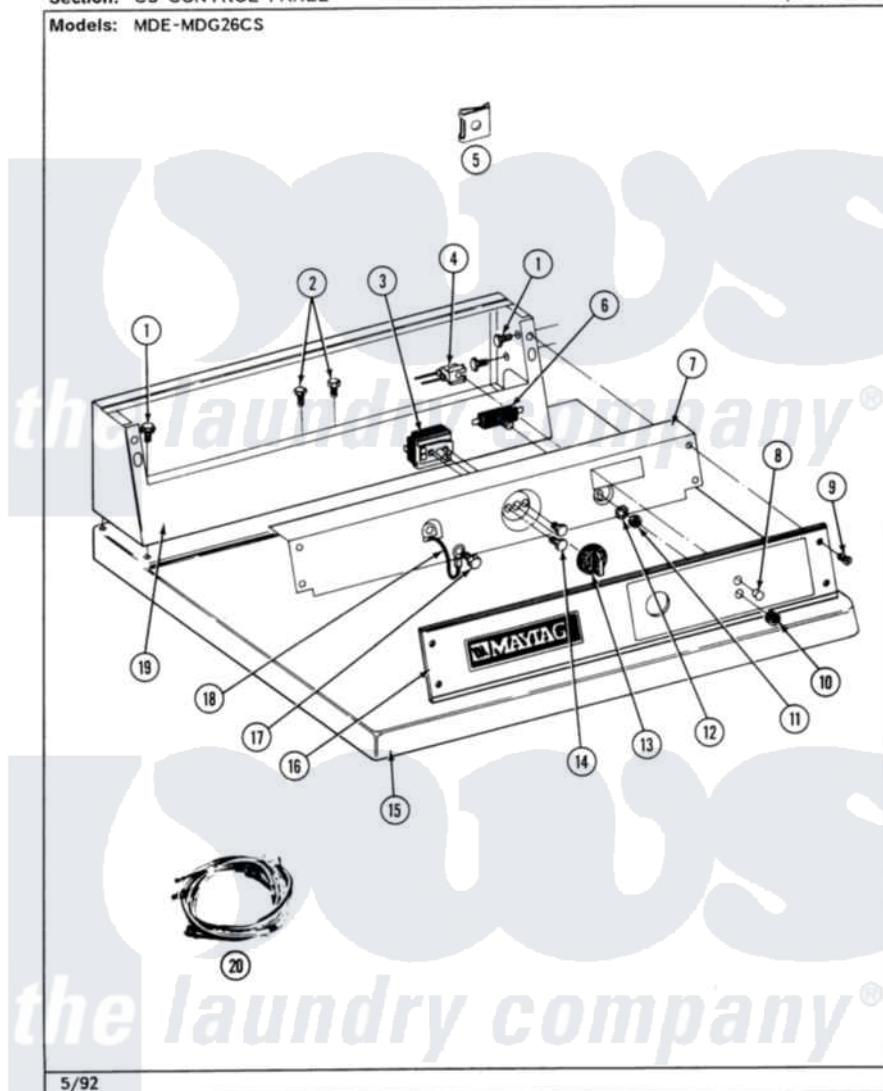

Maytag MDE26CSAEG 03 - CS CONTROL PANEL

Section: CS CONTROL PANEL

P/N 16000340

Models: MDE-MDG26CS

5/92

6

Maytag [Residential Maytag MDE26CSAEG Dryer Parts](#) Parts Diagram 03 - CS CONTROL PANEL

[Click on the part number to view part](#)

Item	Original Part Number	Replaced By	Status	Part Description
001	212276	W10116760		Screw
002	211294	90767		Screw, 8A X 3/8 HeX Washer Head Tapping
003	307237	W10327105		Switch, Cycle Selection
004	Y305396		Not Available	LAMP, INDICATOR
005	215003			Fastener, Panel And Bracket
006	306940	W10149462		Switch, Push-To-Start
007	314912		Not Available	BRACKET, CONTROL PANEL (WHT)
"	NLA		Not Available	(ALM)
008	215564			Lens, Indicator Light
009	212277			Screw, No.8 X 1/2 Inch
010	Y312702			Knurled Nut, Start Switch
011	Y312706	422617		Nut
012	312751			Lockwasher, Start Switch
013	306938			Knob, Selector Switch
014	Y313588	488234		Screw 8-32 X 1/4

015	307105	Not Available	COVER, TOP ASSY. (WHT)
"	NLA	Not Available	(ALM)
016	NLA	Not Available	CONTROL PANEL
017	211252		Screw, Ground Wire
018	205810		Wire, Ground
019	NLA	Not Available	CONTROL COVER (WHT)
020	NLA	Not Available	MAIN WIRE HARNESS
"	Y308297		Wire Harness, Main