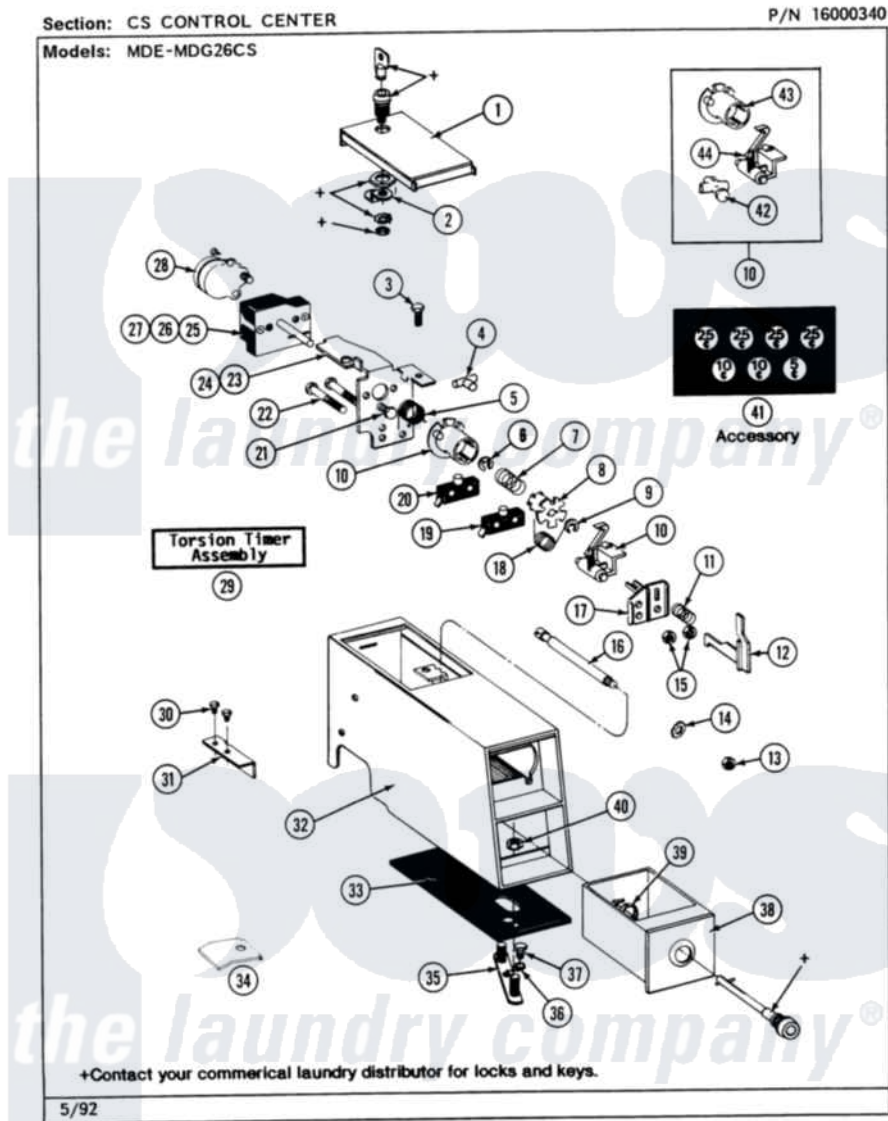

Maytag MDE26CSAEG 04 - CS CONTROL CENTER

14

Maytag Residential Maytag MDE26CSAEG Dryer Parts Parts Diagram 04 - CS CONTROL CENTER
 Click on the part number to view part

Item	Original Part Number	Replaced By	Status	Part Description
001	203188		Not Available	TIMER ACCESS DOOR (WHT)
"	203188L		Not Available	ACCESS DOOR-ALMOND
"	203188M		Not Available	ACCESS DOOR-HARVEST WHEAT
002	213750	W10133266		Cam-Lock
003	211168	W10139210		Screw, 8-18 X 5/16
004	314335			Peg, Tine Adjustment
005	314331			Spring, Torsion Return
006	Y312270			Clip, Spring Retainer
007	211065			Spring, Index Wheel
008	314330		Not Available	DRIVER FOR INDEX WHEEL (NOT INCLUDED W/KIT)
009	211790			Lock Ring For Timer Shaft
010	306104			Actuator Switch Kit
011	NLA		Not Available	HELICAL SPRING ----N
012	314337	33002968		Slider