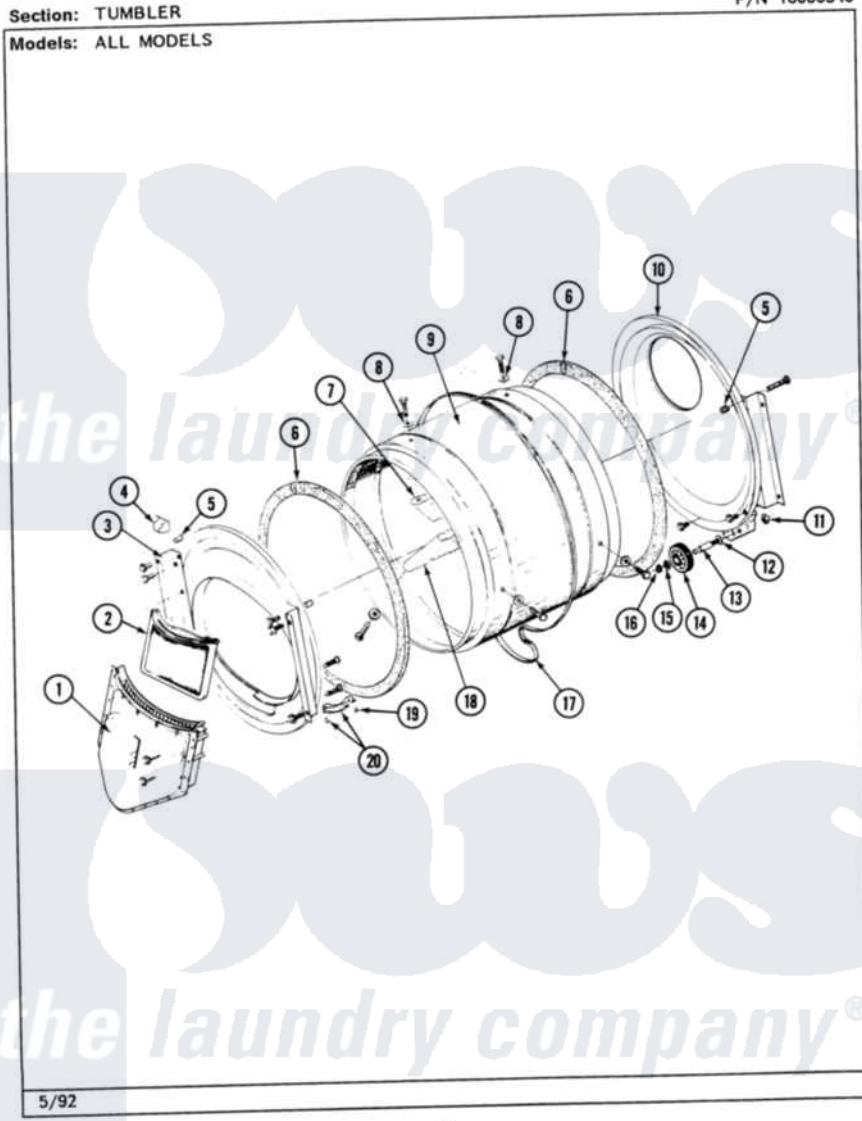

Maytag MDE26CSAEG 06 - TUMBLER

P/N 16000340

26

Maytag Residential Maytag MDE26CSAEG Dryer Parts Parts Diagram 06 - TUMBLER
Click on the part number to view part

Item	Original Part Number	Replaced By	Status	Part Description
001	Y307112	33001016		Outlet Duct Assembly
"	Y314110	33002917		Screw, No.10-16
002	307108	33002970		Lint Filte
003	307109	33001179		Front, Tumbler
"	Y313561			Screw---NA
"	NLA		Not Available	SCREW
"	Y310632	1163839		Screw
004	Y310376			Clip, Door Switch Harness
005	NLA		Not Available	COVER, THREAD
006	314820			Seal, Tumbler
007	314803	33001012		Baffle
"	Y310759			Screw, Tumbler Baffles
008	314158			Washer, Baffle To Tumbler
009	306663		Not Available	TUMBLER W/BAFFLES
"	314802		Not Available	TUMBLER W/OUT BAFFLES
010	211294	90767		Screw, 8A X 3/8 HeX Washer Head Tapping

"	Y307114	33001178	Back, Tumbler
"	Y308544	33001178	Back, Tumbler
011	312538	33001443	Nut, Hex
012	Y313347	312535	Washer, Vault Mounting Brk.
013	Y312948	6-3129480	Shaft- Tumbler
014	Y303373	12001541	Drum Roller/Washer Assembly--W
015	312535		Washer, Vault Mounting Brk.
016	410233	9703438	Ring-Retrn
017	Y312959		Poly "V" Belt For Tumbler
018	314804	33001004	Baffle, Tall
"	Y310759		Screw, Tumbler Baffles
019	210720		Rivet, Bearing To Tumbler Fmt
020	306508		Tumbler Bearing Kit ---W