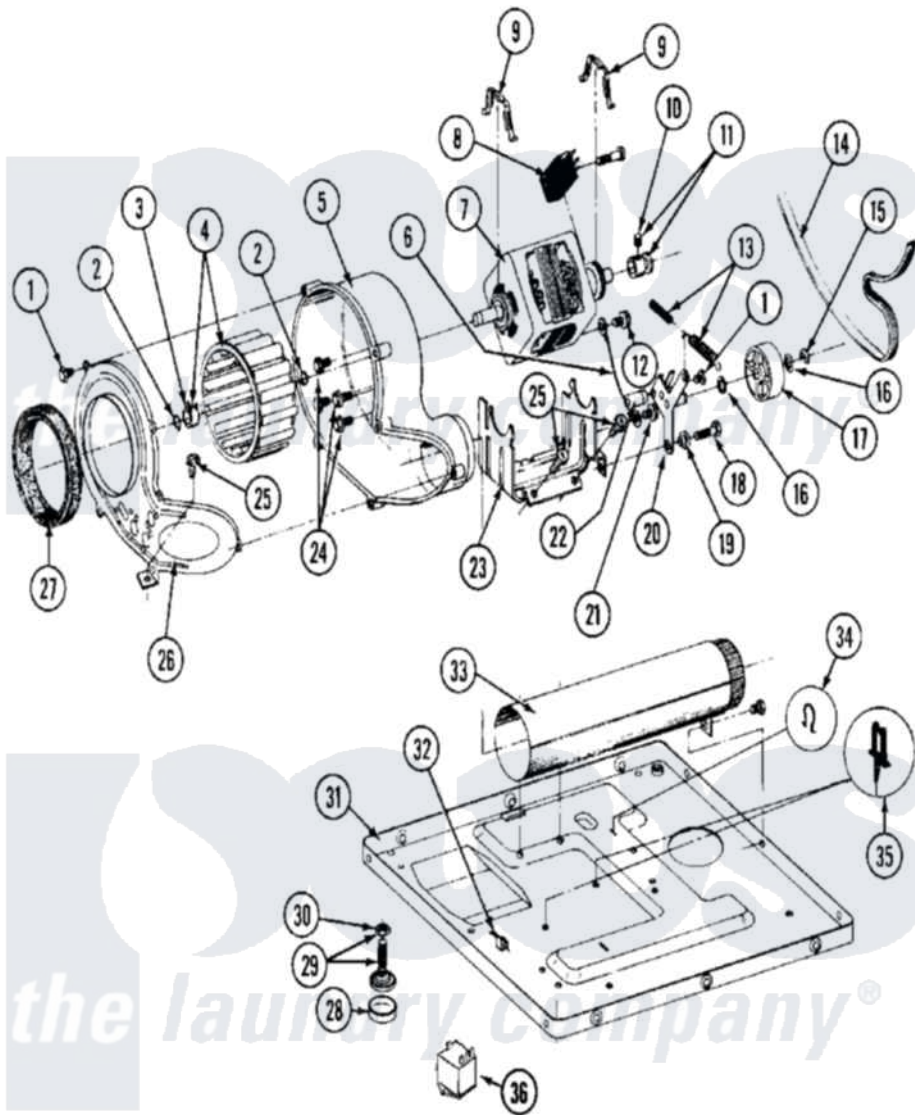

# Maytag MDE26CSAEG 08 - MOTOR DRIVE, BLOWER & BASE FRAME

Maytag Residential Maytag MDE26CSAEG Dryer Parts Parts Diagram 08 - MOTOR DRIVE, BLOWER & BASE FRAME  
 Click on the part number to view part

Item	Original Part Number	Replaced By	Status	Part Description
001	Y312961	<a href="#">W10116751</a>		Screw
002	410233	<a href="#">9703438</a>		Ring-Retrn
003	<a href="#">312967</a>			Clamp, Blower Housing
004	<a href="#">Y303836</a>			Blower Wheel Assembly And Clamp
005	<a href="#">Y312893</a>			Housing, Blower
006	<a href="#">901220</a>			Ground Wire
007	Y303358	<a href="#">W10410999</a>		Motor-Drive
008	306207		Not Available	(PROD. No.303358-8 & No.303358-9)
"	NLA		Not Available	SWITCH, MOTOR START-PROD.
"	Y303877		Not Available	SWITCH, MOTOR EXTERNAL START No.303358-2, No.303358-4, 303358-7
"	<a href="#">Y303879</a>			Switch, Motor External Start
009	<a href="#">Y015825</a>			Clip, Motor To Motor Support
010	<a href="#">Y053241</a>			Set Screw, Motor Pulley