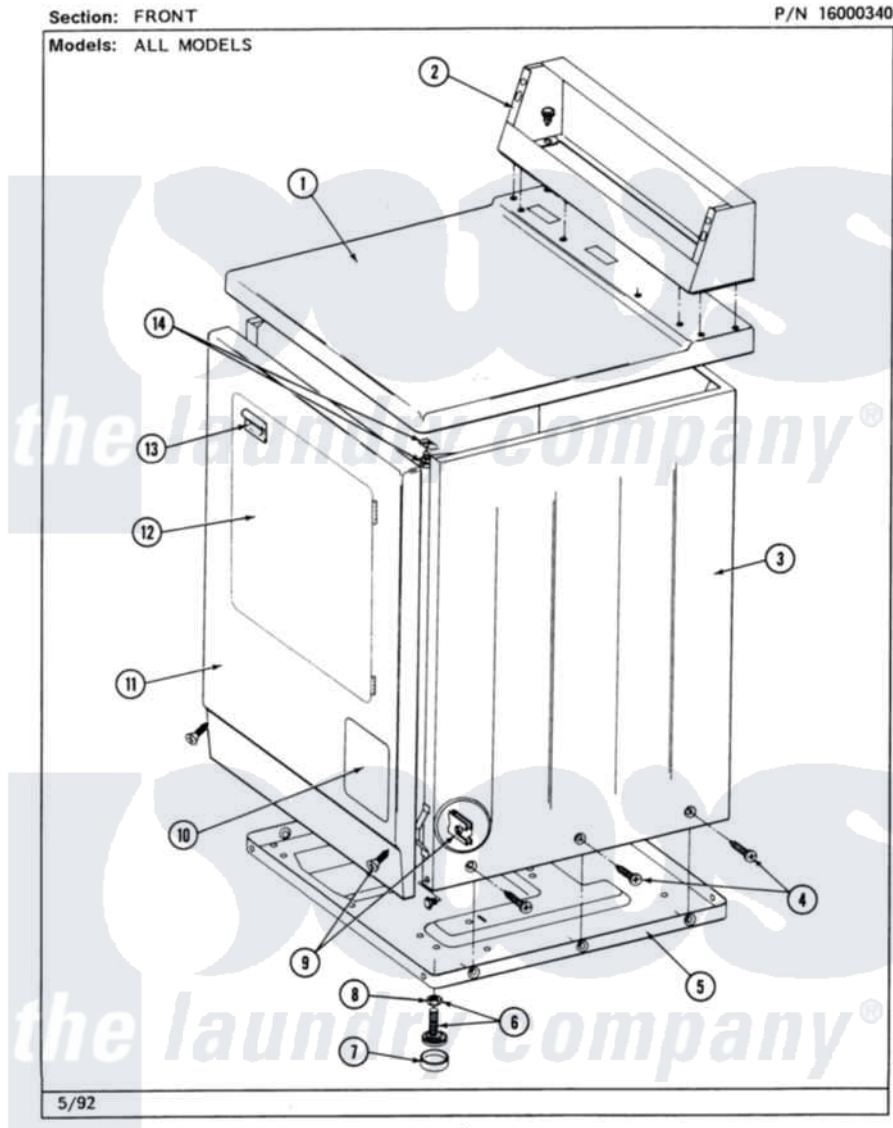

# Maytag MDE26CSAEL 01 - FRONT

2

Maytag [Residential Maytag MDE26CSAEL Dryer Parts](#) Parts Diagram 01 - FRONT  
Click on the part number to view part

Item	Original Part Number	Replaced By	Status	Part Description
001	<a href="#">307104</a>			Top Cover Assembly
"	NLA		Not Available	(ALM)
002	212276	<a href="#">W10116760</a>		Screw
"	NLA		Not Available	CONTROL COVER (WHT)
003	NLA		Not Available	CABINET (WHT)
"	Y310632	<a href="#">1163839</a>		Screw
004	<a href="#">213007</a>			Xfor Cabinet See Cabinet, Back
005	Y303361		Not Available	BASE ASSY. (UPPER & LOWER)
006	<a href="#">Y305086</a>			Adjustable Leg And Nut
007	<a href="#">Y314137</a>			Foot, Rubber
008	Y052740	<a href="#">62739</a>		Nut, Lock
009	<a href="#">204439</a>			Screw And Fstner Assembly
010	302542		Not Available	PART NOT USED. (DG ONLY)
"	302542L		Not Available	PART NOT USED. (DG ONLY)
"	302542M		Not Available	ACCESS DOOR-HARVEST

		Not Available	WHEAT
"	NLA	Not Available	ACCESS DOOR (WHT)
011	NLA	Not Available	PANEL, FRONT (WHT)
012	308061	Not Available	DOOR ASSY. COMPLETE (WHT)
"	NLA	Not Available	(ALM)
013	<a href="#">314946</a>		Handle White
"	<a href="#">314972</a>		Handle Door ALM
"	NLA	Not Available	(H. WHEAT)
014	<a href="#">204445</a>		Screw And Fastener Assembly