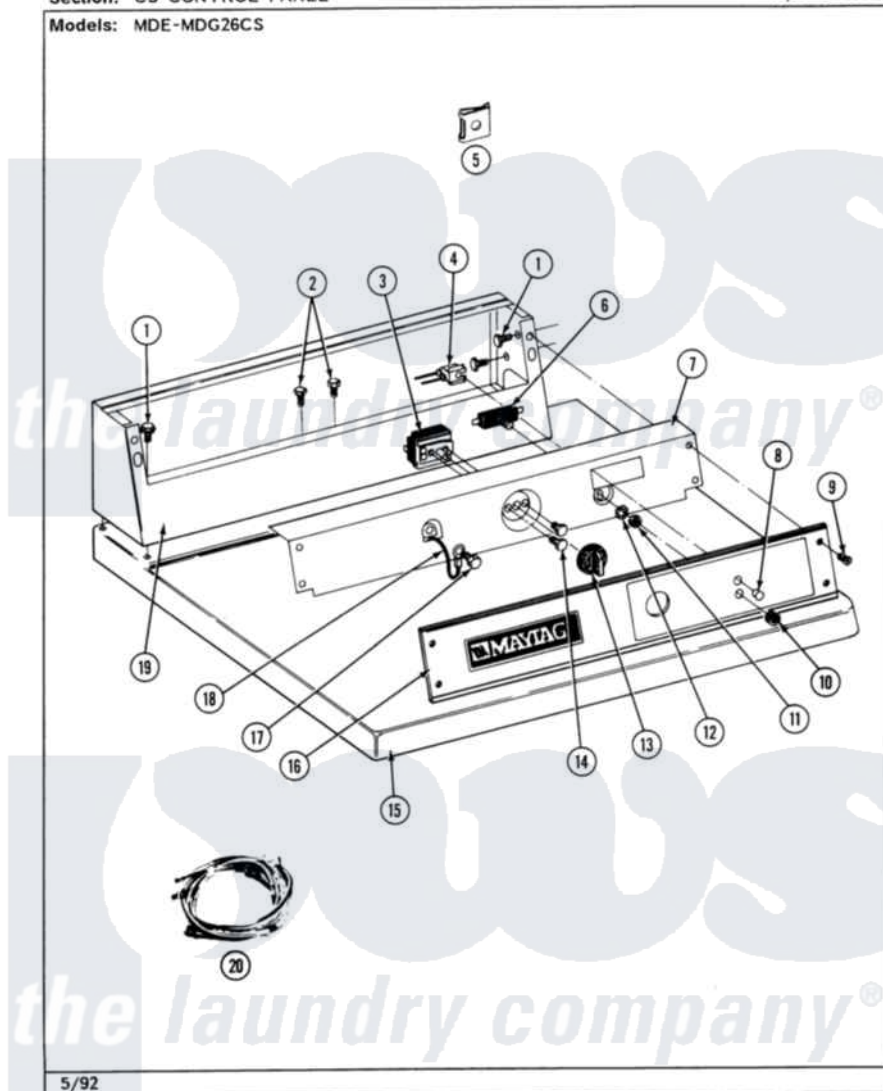

Maytag MDE26CSAEL 03 - CS CONTROL PANEL

Section: CS CONTROL PANEL

P/N 16000340

Models: MDE-MDG26CS

5/92

6

Maytag [Residential Maytag MDE26CSAEL Dryer Parts](#) Parts Diagram 03 - CS CONTROL PANEL

[Click on the part number to view part](#)

Item	Original Part Number	Replaced By	Status	Part Description
001	212276	W10116760		Screw
002	211294	90767		Screw, 8A X 3/8 HeX Washer Head Tapping
003	307237	W10327105		Switch, Cycle Selection
004	Y305396		Not Available	LAMP, INDICATOR
005	215003			Fastener, Panel And Bracket
006	306940	W10149462		Switch, Push-To-Start
007	314912		Not Available	BRACKET, CONTROL PANEL (WHT)
"	NLA		Not Available	(ALM)
008	215564			Lens, Indicator Light
009	212277			Screw, No.8 X 1/2 Inch
010	Y312702			Knurled Nut, Start Switch
011	Y312706	422617		Nut
012	312751			Lockwasher, Start Switch
013	306938			Knob, Selector Switch
014	Y313588	488234		Screw 8-32 X 1/4

015	307105	Not Available	COVER, TOP ASSY. (WHT)
"	NLA	Not Available	(ALM)
016	NLA	Not Available	CONTROL PANEL
017	211252		Screw, Ground Wire
018	205810		Wire, Ground
019	NLA	Not Available	CONTROL COVER (WHT)
020	NLA	Not Available	MAIN WIRE HARNESS
"	Y308297		Wire Harness, Main