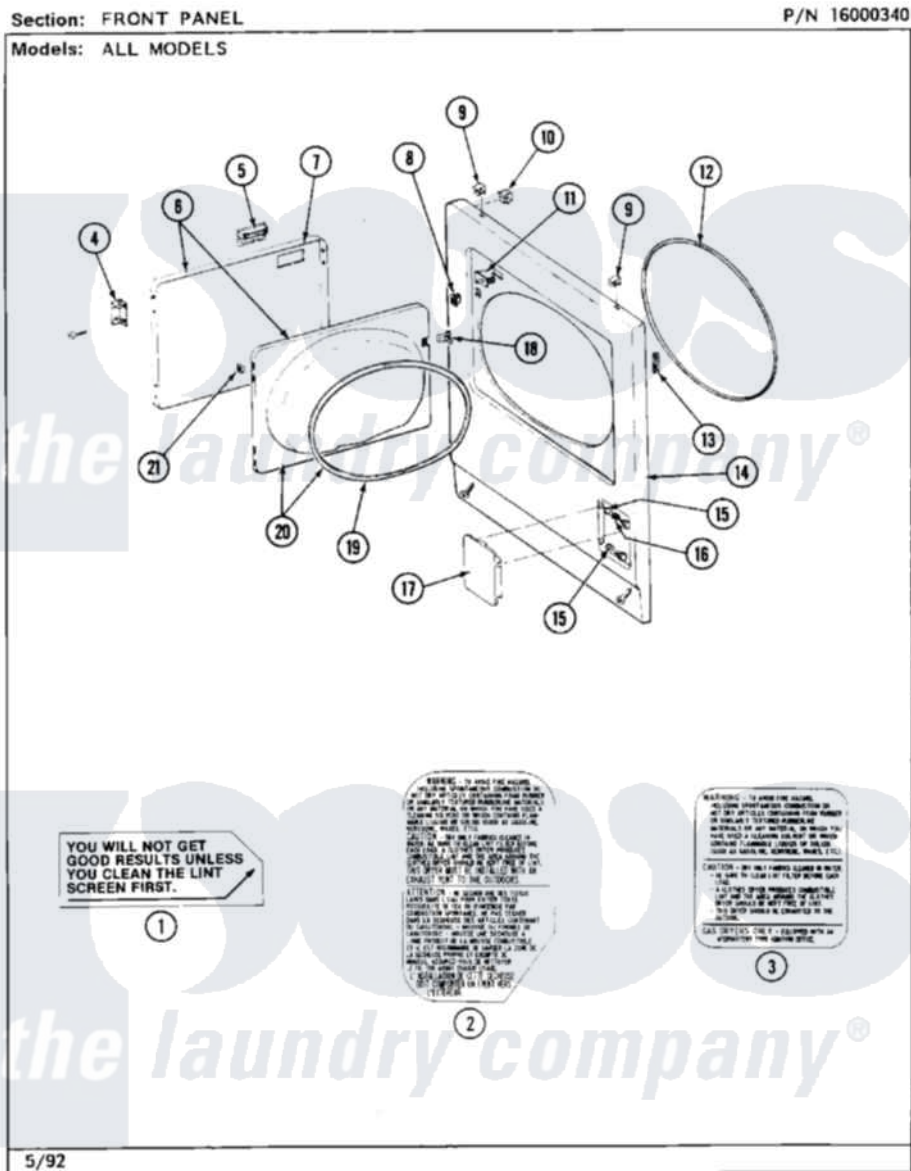

Maytag MDE26CSAEL 05 - FRONT PANEL

24

Maytag [Residential Maytag MDE26CSAEL Dryer Parts](#) Parts Diagram 05 - FRONT PANEL

[Click on the part number to view part](#)

Item	Original Part Number	Replaced By	Status	Part Description
001	Y313340			LABEL, LINT SCREEN INSTRUCTION
002	314941		Not Available	LABEL, INSTRUCTION
003	314942			INSTRUCTION LABEL
"	NLA		Not Available	INSTRUCTION LABEL
004	307099	33001230		Hinge, Door
"	Y314062			Screw, Door Hinge And Panel
005	312960	489355		Screw, 8 X 1/2
"	314946			Handle White
"	314972			Handle Door ALM
"	NLA		Not Available	(H. WHEAT)
006	NLA		Not Available	(ALM)
"	Y307111		Not Available	DOOR ASSY. COMPLETE (WHT)
007	314966			Panel, Outer
"	NLA		Not Available	(ALM)
008	306436			Door Latch Kit--W

009	212982	22001650	Fastener, Spring
010	Y310376		Clip, Door Switch Harness
011	Y305753	W10169313	Switch-Dor
012	314937		Seal, Front Panel
013	Y313907		Fastener, Twin
014	204439		Screw And Fstner Assembly
"	NLA		Not Available
			PANEL, FRONT (WHT)
015	212949	22001866	Screw, Relay
"	312301		Not Available
			BUSHING FOR ACCESS STUD
"	NLA		Not Available
			BUSHING, ACCESS STUD
016	312369		Sleeve, Access Panel Stud Part Not Used
017	302542		Not Available
			PART NOT USED. (DG ONLY)
"	302542L		Not Available
			PART NOT USED. (DG ONLY)
"	302542M		Not Available
			ACCESS DOOR-HARVEST WHEAT
"	NLA		Not Available
			ACCESS DOOR (WHT)
018	314936	33001305	Strike, Door
"	314944	33001305	Strike, Door
019	314935	33001192	Seal, Door
020	307098		Not Available
			DOOR, INNER (W/SEAL)
021	Y313910		Clip, Door Liner To Outer Panel