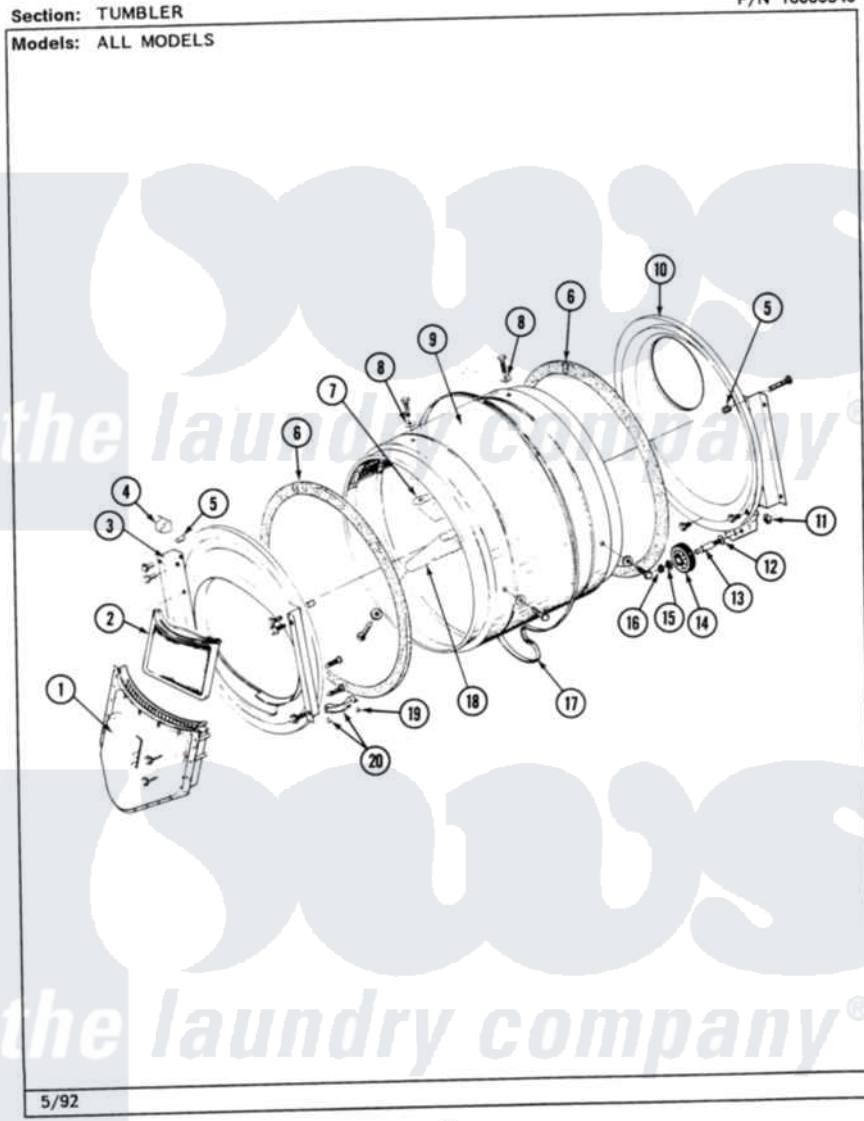

Maytag MDE26CSAEL 06 - TUMBLER

P/N 16000340

26

Maytag [Residential Maytag MDE26CSAEL Dryer Parts](#) Parts Diagram 06 - TUMBLER

[Click on the part number to view part](#)

Item	Original Part Number	Replaced By	Status	Part Description
001	Y307112	33001016		Outlet Duct Assembly
"	Y314110	33002917		Screw, No.10-16
002	307108	33002970		Lint Filte
003	307109	33001179		Front, Tumbler
"	Y313561			Screw---NA
"	NLA		Not Available	SCREW
"	Y310632	1163839		Screw
004	Y310376			Clip, Door Switch Harness
005	NLA		Not Available	COVER, THREAD
006	314820			Seal, Tumbler
007	314803	33001012		Baffle
"	Y310759			Screw, Tumbler Baffles
008	314158			Washer, Baffle To Tumbler
009	306663		Not Available	TUMBLER W/BAFFLES
"	314802		Not Available	TUMBLER W/OUT BAFFLES
010	211294	90767		Screw, 8A X 3/8 HeX Washer Head Tapping

"	Y307114	33001178	Back, Tumbler
"	Y308544	33001178	Back, Tumbler
011	312538	33001443	Nut, Hex
012	Y313347	312535	Washer, Vault Mounting Brk.
013	Y312948	6-3129480	Shaft- Tumbler
014	Y303373	12001541	Drum Roller/Washer Assembly--W
015	312535		Washer, Vault Mounting Brk.
016	410233	9703438	Ring-Retrn
017	Y312959		Poly "V" Belt For Tumbler
018	314804	33001004	Baffle, Tall
"	Y310759		Screw, Tumbler Baffles
019	210720		Rivet, Bearing To Tumbler Fmt
020	306508		Tumbler Bearing Kit ---W