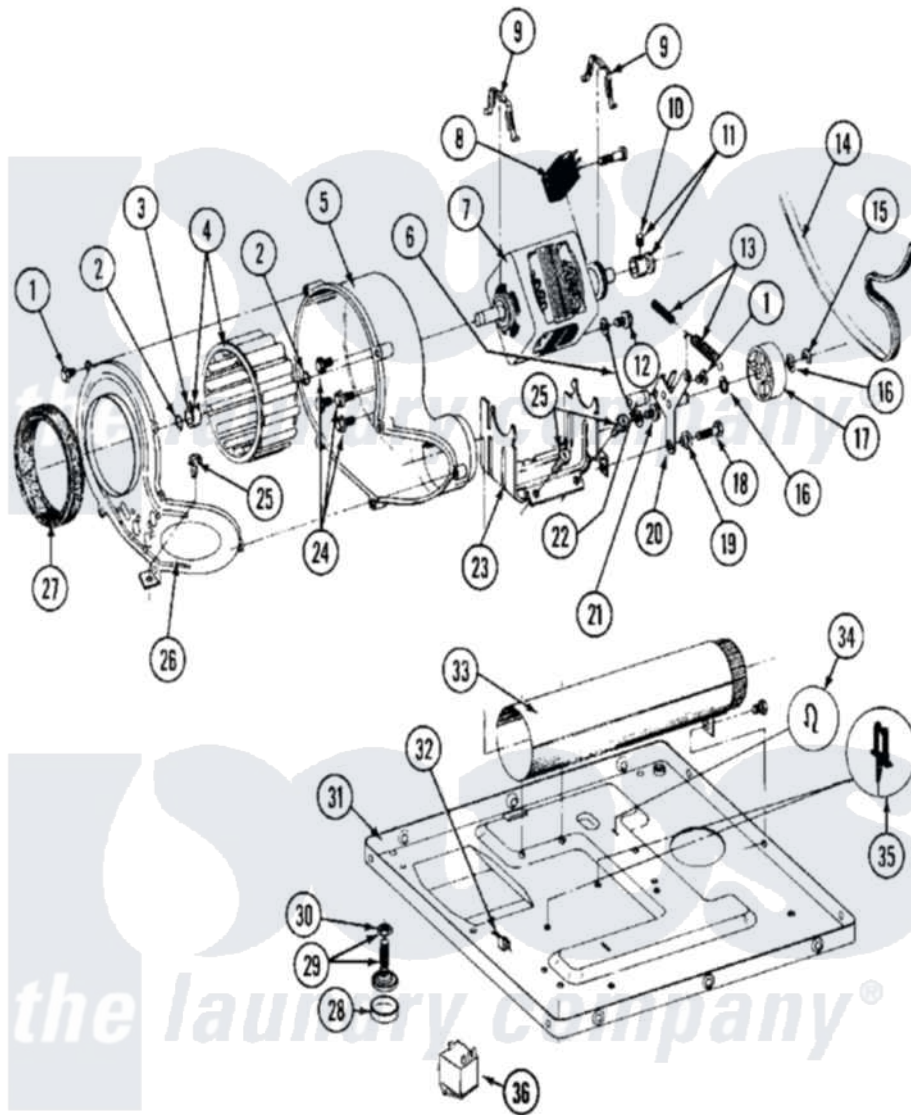

Maytag MDE26CSAEL 08 - MOTOR DRIVE, BLOWER & BASE FRAME

Maytag Residential Maytag MDE26CSAEL Dryer Parts Parts Diagram 08 - MOTOR DRIVE, BLOWER & BASE FRAME
 Click on the part number to view part

Item	Original Part Number	Replaced By	Status	Part Description
001	Y312961	W10116751		Screw
002	410233	9703438		Ring-Retrnr
003	312967			Clamp, Blower Housing
004	Y303836			Blower Wheel Assembly And Clamp
005	Y312893			Housing, Blower
006	901220			Ground Wire
007	Y303358	W10410999		Motor-Drive
008	306207		Not Available	(PROD. No.303358-8 & No.303358-9)
"	NLA		Not Available	SWITCH, MOTOR START-PROD.
"	Y303877		Not Available	SWITCH, MOTOR EXTERNAL START No.303358-2, No.303358-4, 303358-7
"	Y303879			Switch, Motor External Start
009	Y015825			Clip, Motor To Motor Support
010	Y053241			Set Screw, Motor Pulley

011	Y305185	6-3051850		Pulley- MO
012	910343	488234		Screw 8-32 X 1/4
013	Y303945			IDLER SPRING ASSY. W/PLUG
014	Y312959			Poly "V" Belt For Tumbler
015	312958	354987		Ring, Retaining
016	Y312527			Washer, Idler Shaft
017	Y303705	6-3037050		Pulley- ID
018	Y014874			Screw, Idler Arm And Sleeve
019	Y312894	315772		Sleeve, Idler Arm
020	Y303363	6-3033630		Idler Arm
021	211294	90767		Screw, 8A X 3/8 HeX Washer Head Tapping
022	Y313582	W10116756		Spacer
023	NLA		Not Available	SUPPORT, MOTOR
024	Y310632	1163839		Screw
025	Y313561			Screw---NA
026	314778		Not Available	COVER, BLOWER HOUSING
027	Y312901			Seal, Housing Cover
028	210684			Foot, Adjustable Leg
029	Y302699	22003428		Leg, Adjustable
030	210385			Lock Nut For Adjustable Leg
031	Y303361		Not Available	BASE ASSY. (UPPER & LOWER)
032	Y310376			Clip, Door Switch Harness
033	Y303442			EXHAUST DUCT ASSEMBLY
034	410490			Spring, Retainer Wire Harness
035	Y313262	W10116752		Retainer-
036	306199			Relay, Heater