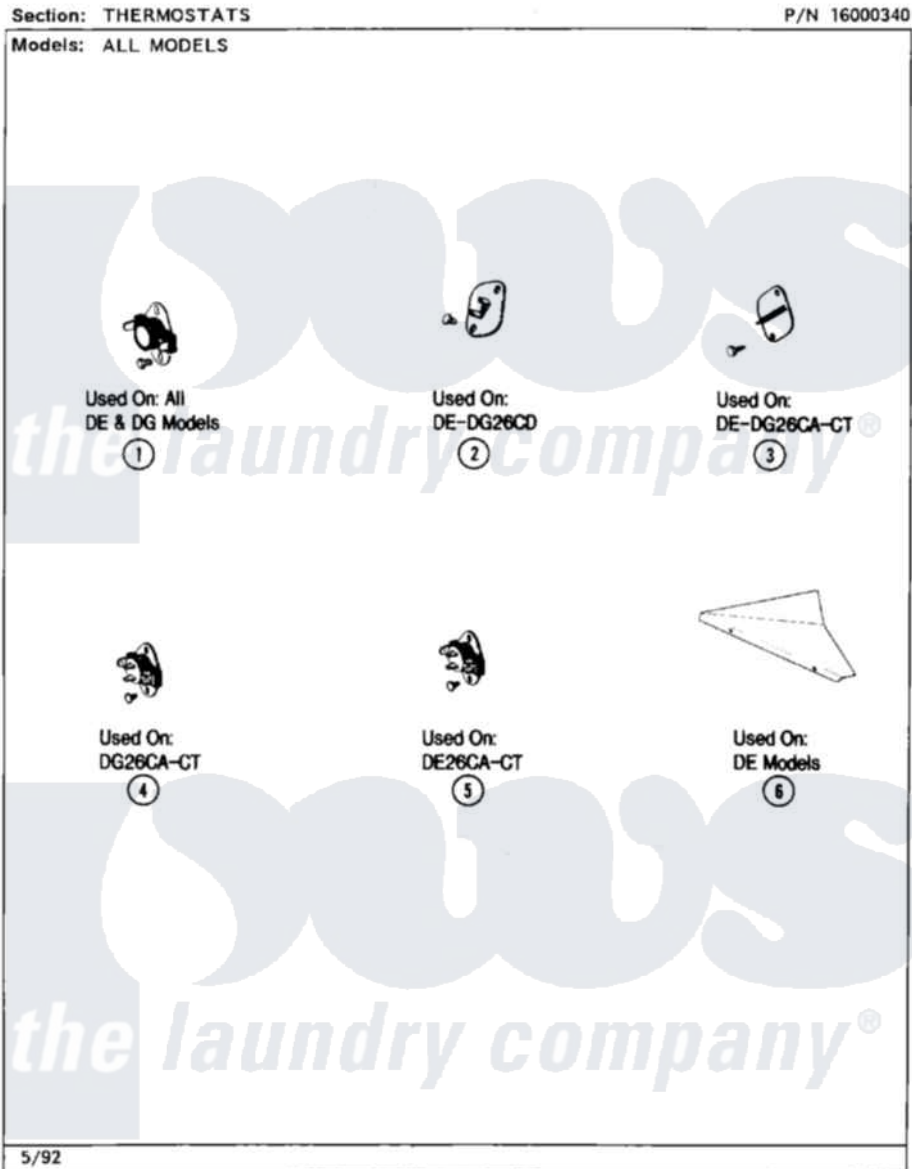

# Maytag MDE26CSAEL 09 - THERMOSTATS

Maytag [Residential Maytag MDE26CSAEL Dryer Parts](#) Parts Diagram 09 - THERMOSTATS  
Click on the part number to view part

Item	Original Part Number	Replaced By	Status	Part Description
001	211294	<a href="#">90767</a>		Screw, 8A X 3/8 HeX Washer Head Tapping
"	<a href="#">303392</a>			Thermostat, Cycling
002	211294	<a href="#">90767</a>		Screw, 8A X 3/8 HeX Washer Head Tapping
"	<a href="#">306056</a>			Thermistor Temp. Control Part Not Used Mde/G26pc Only.
003	<a href="#">306604</a>			Cut-Off, Thermal Part Not Used
"	314848	<a href="#">W10116760</a>		Screw
"	NLA		Not Available	SCREW
004	211294	<a href="#">90767</a>		Screw, 8A X 3/8 HeX Washer Head Tapping
"	<a href="#">306966</a>			Thermostat, Multi-Temp Part Not Used Mdg26ct-MN Only
005	211294	<a href="#">90767</a>		Screw, 8A X 3/8 HeX Washer Head Tapping
"	<a href="#">306967</a>			Thermostat, Multi-Temp Part Not Used Mde26ct-MN Only

006 315122

Not Available

COVER, THERMOSTAT  
PART NOT USED (MDE  
ONLY)

" Y310632

[1163839](#)

Screw