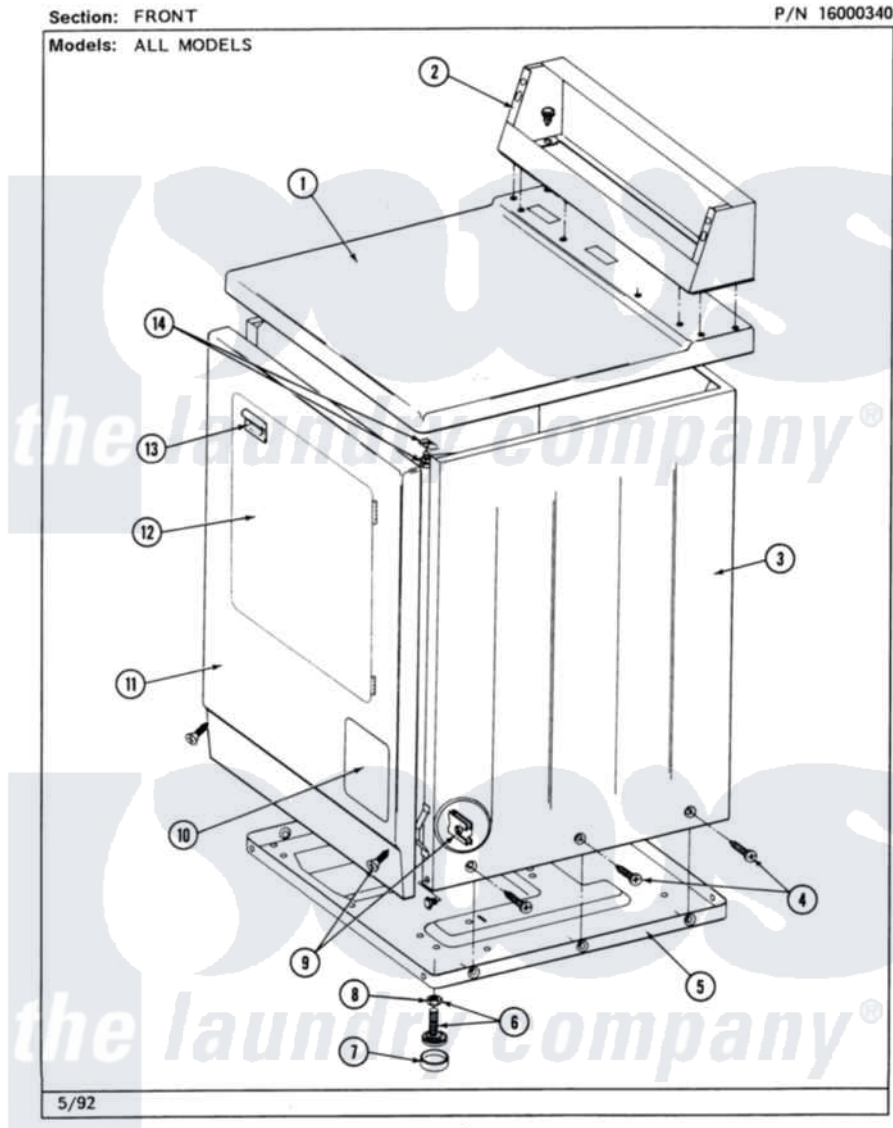

Maytag MDE26CSAEW 01 - FRONT

2

Maytag [Residential Maytag MDE26CSAEW Dryer Parts](#) Parts Diagram 01 - FRONT
Click on the part number to view part

Item	Original Part Number	Replaced By	Status	Part Description
001	307104			Top Cover Assembly
"	NLA		Not Available	(ALM)
002	212276	W10116760		Screw
"	NLA		Not Available	CONTROL COVER (WHT)
003	NLA		Not Available	CABINET (WHT)
"	Y310632	1163839		Screw
004	213007			Xfor Cabinet See Cabinet, Back
005	Y303361		Not Available	BASE ASSY. (UPPER & LOWER)
006	Y305086			Adjustable Leg And Nut
007	Y314137			Foot, Rubber
008	Y052740	62739		Nut, Lock
009	204439			Screw And Fstner Assembly
010	302542		Not Available	PART NOT USED. (DG ONLY)
"	302542L		Not Available	PART NOT USED. (DG ONLY)
"	302542M		Not Available	ACCESS DOOR-HARVEST

		Not Available	WHEAT
"	NLA	Not Available	ACCESS DOOR (WHT)
011	NLA	Not Available	PANEL, FRONT (WHT)
012	308061	Not Available	DOOR ASSY. COMPLETE (WHT)
"	NLA	Not Available	(ALM)
013	314946		Handle White
"	314972		Handle Door ALM
"	NLA	Not Available	(H. WHEAT)
014	204445		Screw And Fastener Assembly