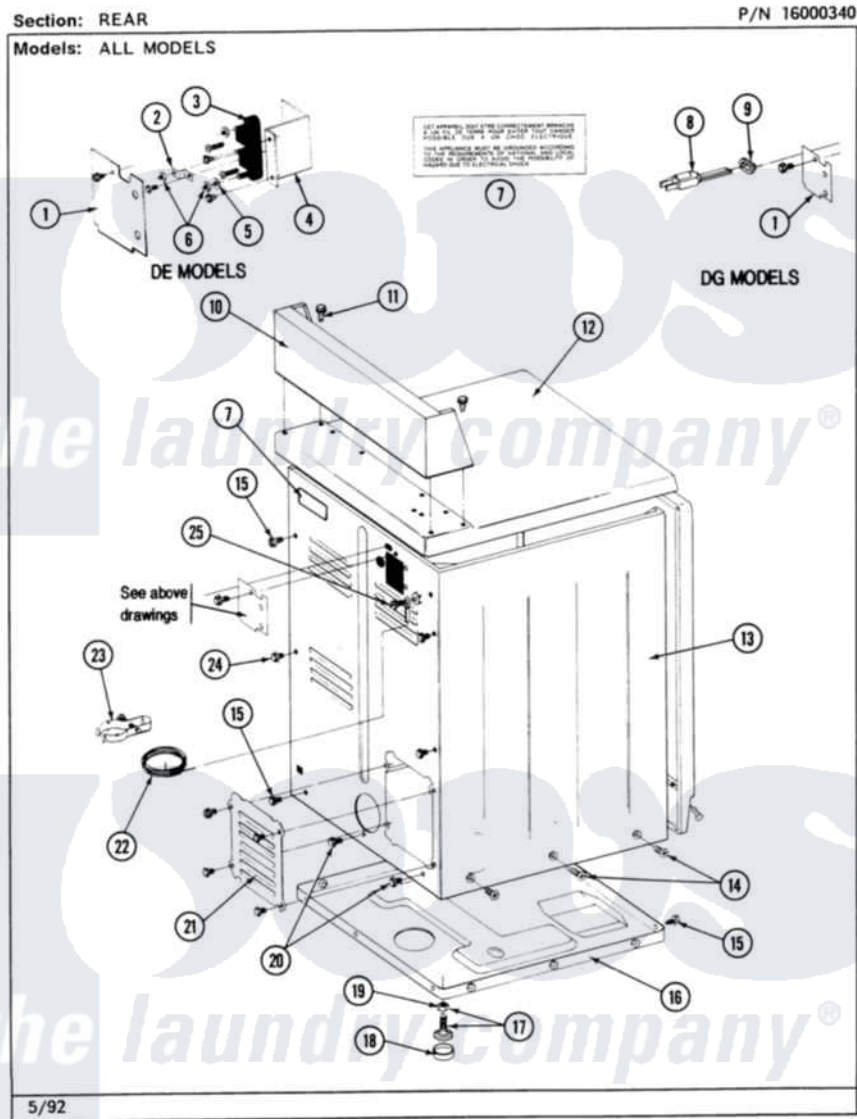

Maytag MDE26CSAEW 02 - REAR

4

Maytag Residential Maytag MDE26CSAEW Dryer Parts Parts Diagram 02 - REAR
Click on the part number to view part

| Item | Original Part Number | Replaced By | Status | Part Description |
|------|-------------------------|---------------------------|---------------|--|
| 001 | Y313561 | | | Screw---NA |
| " | Y312905 | | Not Available | COVER, TERMINAL |
| 002 | Y311423 | 489483 | | Screw 10-32 X 1/2 |
| " | Y312184 | | | Strap, Grounding |
| 003 | 400008 | | | Block, Terminal |
| " | Y312209 | W10001200 | | Screw |
| 004 | Y313561 | | | Screw---NA |
| " | Y310632 | 1163839 | | Screw |
| " | Y312904 | | | Bracket, Terminal Block |
| 005 | Y311270 | | | Washer, Terminal Block |
| 006 | 311484 | 112432 | | Nut |
| 007 | 214519 | | | LABEL, ELECTRICAL INSTR. PART NOT USED-GAS MODELS ONLY |
| 008 | 302521 | | Not Available | CORD, POWER PART NOT USED-GAS MODELS ONLY |
| " | 305168 | 33002916 | | Power Cord, Canadian 240V |

| | | | |
|-----|-------------------------|---------------------------|---|
| 009 | 211881 | | Grommet, Cord Part Not Used- Gas Models Only |
| 010 | NLA | Not Available | CONTROL COVER (WHT) |
| 011 | 212276 | W10116760 | Screw |
| 012 | 307105 | Not Available | COVER, TOP ASSY. (WHT) |
| " | NLA | Not Available | (ALM) |
| 013 | NLA | Not Available | CABINET (WHT) |
| 014 | 213007 | | Xfor Cabinet See Cabinet, Back |
| 015 | Y313561 | | Screw---NA |
| 016 | Y303361 | Not Available | BASE ASSY. (UPPER & LOWER) |
| 017 | Y305086 | | Adjustable Leg And Nut |
| 018 | Y314137 | | Foot, Rubber |
| 019 | Y052740 | 62739 | Nut, Lock |
| 020 | Y310632 | 1163839 | Screw |
| 021 | 211294 | 90767 | Screw, 8A X 3/8 HeX Washer Head Tapping |
| " | Y312951 | Not Available | ACCESS COVER, BACK |
| " | Y313559 | | Screw |
| 022 | 311155 | | Ground Wire And Clamp |
| 023 | 301548 | | Clamp, Ground Wire |
| " | NLA | Not Available | SCREW |
| 024 | Y310632 | 1163839 | Screw |
| 025 | NLA | Not Available | SCREW & WASHER ASSY. |