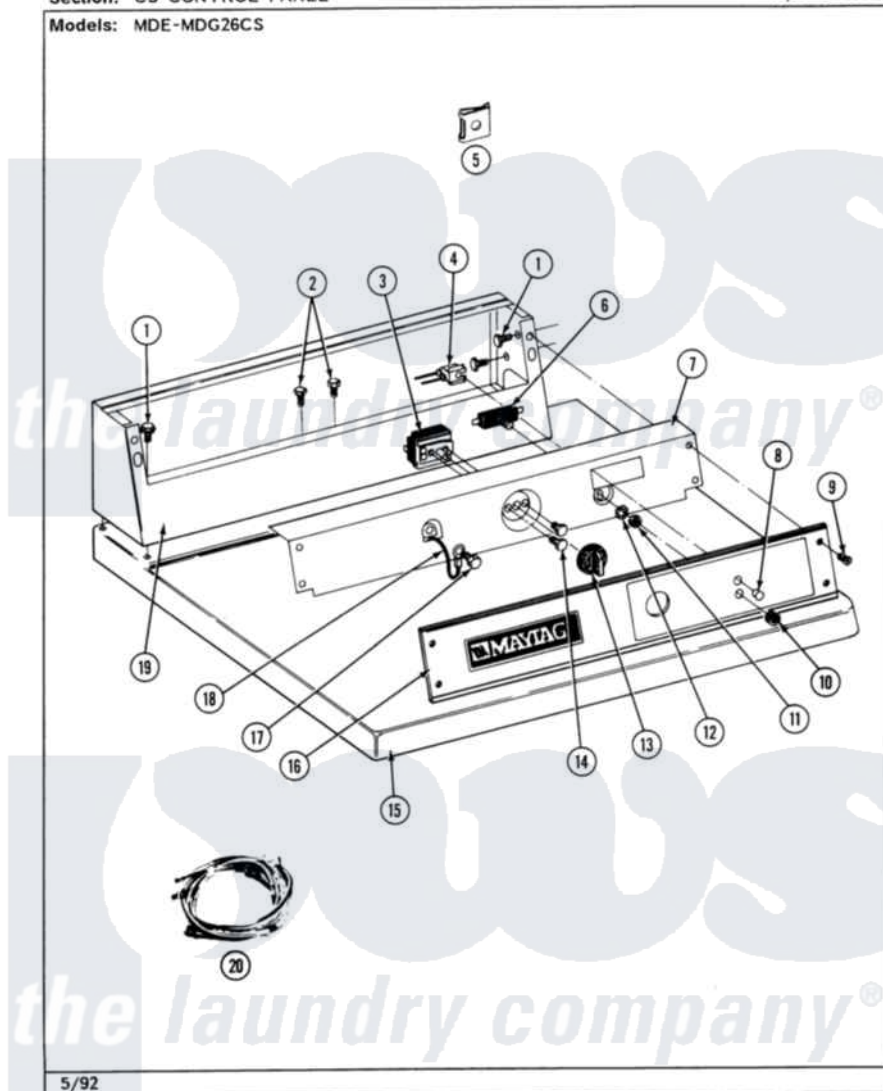

Maytag MDE26CSAEW 03 - CS CONTROL PANEL

Section: CS CONTROL PANEL

P/N 16000340

Models: MDE-MDG26CS

5/92

6

Maytag [Residential Maytag MDE26CSAEW Dryer Parts](#) Parts Diagram 03 - CS CONTROL PANEL

[Click on the part number to view part](#)

Item	Original Part Number	Replaced By	Status	Part Description
001	212276	W10116760		Screw
002	211294	90767		Screw, 8A X 3/8 HeX Washer Head Tapping
003	307237	W10327105		Switch, Cycle Selection
004	Y305396		Not Available	LAMP, INDICATOR
005	215003			Fastener, Panel And Bracket
006	306940	W10149462		Switch, Push-To-Start
007	314912		Not Available	BRACKET, CONTROL PANEL (WHT)
"	NLA		Not Available	(ALM)
008	215564			Lens, Indicator Light
009	212277			Screw, No.8 X 1/2 Inch
010	Y312702			Knurled Nut, Start Switch
011	Y312706	422617		Nut
012	312751			Lockwasher, Start Switch
013	306938			Knob, Selector Switch
014	Y313588	488234		Screw 8-32 X 1/4

015	307105	Not Available	COVER, TOP ASSY. (WHT)
"	NLA	Not Available	(ALM)
016	NLA	Not Available	CONTROL PANEL
017	211252		Screw, Ground Wire
018	205810		Wire, Ground
019	NLA	Not Available	CONTROL COVER (WHT)
020	NLA	Not Available	MAIN WIRE HARNESS
"	Y308297		Wire Harness, Main