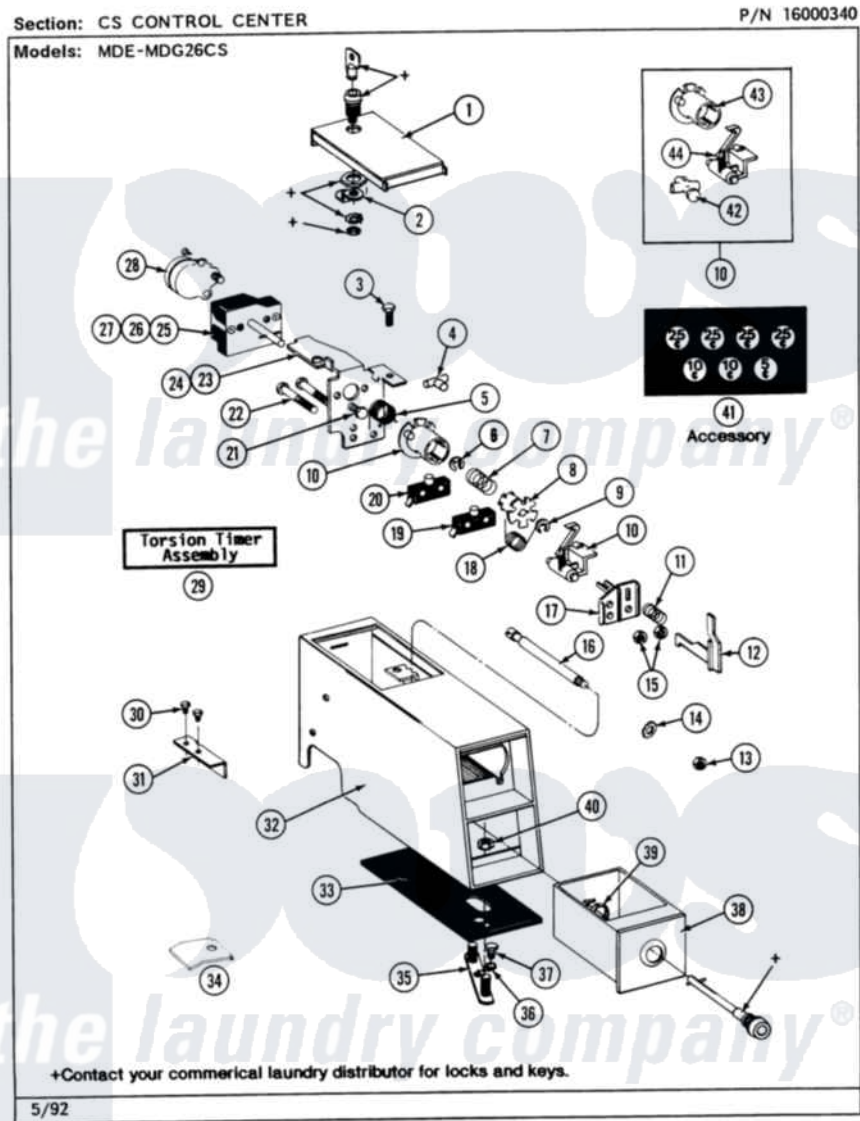

Maytag MDE26CSAEW 04 - CS CONTROL CENTER

Maytag Residential Maytag MDE26CSAEW Dryer Parts Parts Diagram 04 - CS CONTROL CENTER
 Click on the part number to view part

Item	Original Part Number	Replaced By	Status	Part Description
001	203188		Not Available	TIMER ACCESS DOOR (WHT)
"	203188L		Not Available	ACCESS DOOR-ALMOND
"	203188M		Not Available	ACCESS DOOR-HARVEST WHEAT
002	213750	W10133266		Cam-Lock
003	211168	W10139210		Screw, 8-18 X 5/16
004	314335			Peg, Tine Adjustment
005	314331			Spring, Torsion Return
006	Y312270			Clip, Spring Retainer
007	211065			Spring, Index Wheel
008	314330		Not Available	DRIVER FOR INDEX WHEEL (NOT INCLUDED W/KIT)
009	211790			Lock Ring For Timer Shaft
010	306104			Actuator Switch Kit
011	NLA		Not Available	HELICAL SPRING ----N
012	314337	33002968		Slider