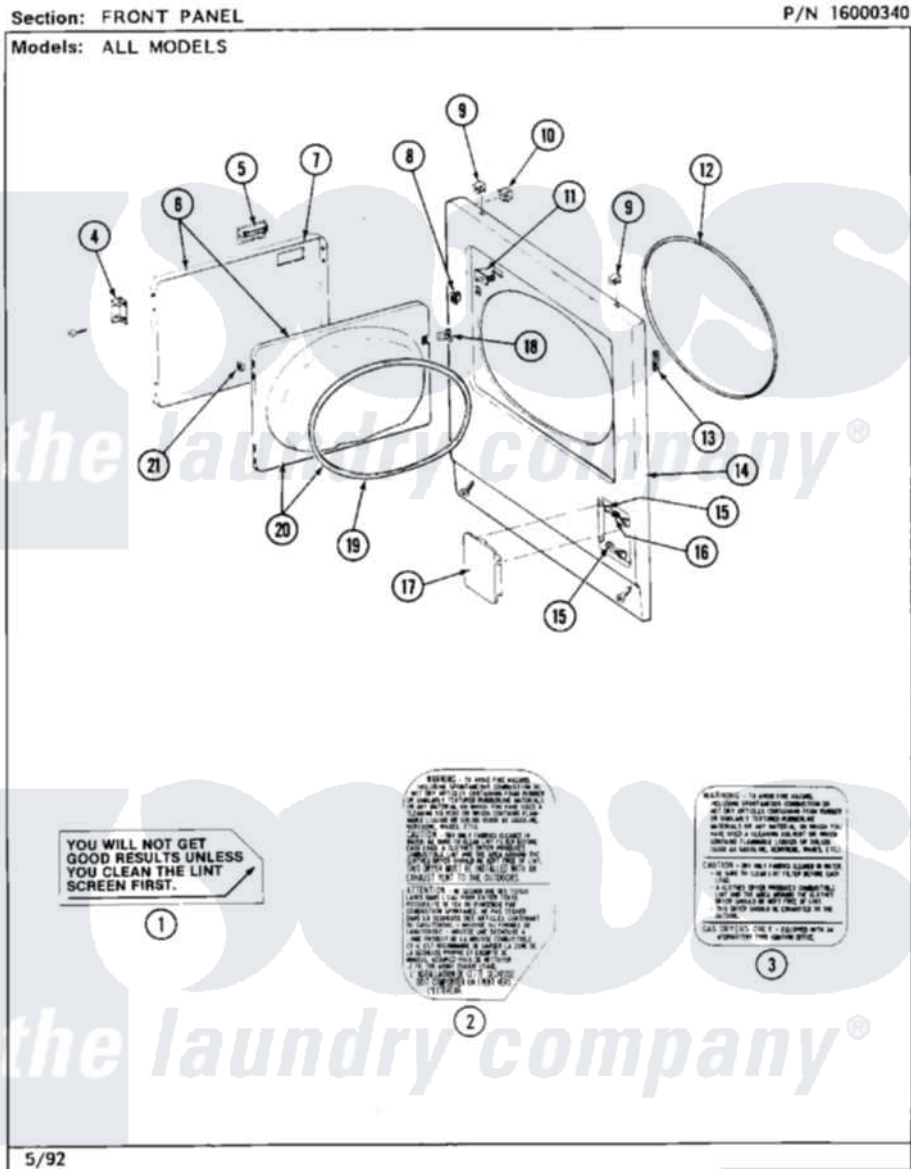

# Maytag MDE26CSAEW 05 - FRONT PANEL

24

Maytag Residential Maytag MDE26CSAEW Dryer Parts Parts Diagram 05 - FRONT PANEL

Click on the part number to view part

Item	Original Part Number	Replaced By	Status	Part Description
001	Y313340			LABEL, LINT SCREEN INSTRUCTION
002	314941		Not Available	LABEL, INSTRUCTION
003	314942			INSTRUCTION LABEL
"	NLA		Not Available	INSTRUCTION LABEL
004	307099	<a href="#">33001230</a>		Hinge, Door
"	<a href="#">Y314062</a>			Screw, Door Hinge And Panel
005	312960	<a href="#">489355</a>		Screw, 8 X 1/2
"	<a href="#">314946</a>			Handle White
"	<a href="#">314972</a>			Handle Door ALM
"	NLA		Not Available	(H. WHEAT)
006	NLA		Not Available	(ALM)
"	Y307111		Not Available	DOOR ASSY. COMPLETE (WHT)
007	<a href="#">314966</a>			Panel, Outer
"	NLA		Not Available	(ALM)
008	<a href="#">306436</a>			Door Latch Kit--W

009	212982	<a href="#">22001650</a>	Fastener, Spring
010	<a href="#">Y310376</a>		Clip, Door Switch Harness
011	Y305753	<a href="#">W10169313</a>	Switch-Dor
012	<a href="#">314937</a>		Seal, Front Panel
013	<a href="#">Y313907</a>		Fastener, Twin
014	<a href="#">204439</a>		Screw And Fstner Assembly
"	NLA		Not Available
			PANEL, FRONT (WHT)
015	212949	<a href="#">22001866</a>	Screw, Relay
"	312301		Not Available
			BUSHING FOR ACCESS STUD
"	NLA		Not Available
			BUSHING, ACCESS STUD
016	<a href="#">312369</a>		Sleeve, Access Panel Stud Part Not Used
017	302542		Not Available
			PART NOT USED. (DG ONLY)
"	302542L		Not Available
			PART NOT USED. (DG ONLY)
"	302542M		Not Available
			ACCESS DOOR-HARVEST WHEAT
"	NLA		Not Available
			ACCESS DOOR (WHT)
018	314936	<a href="#">33001305</a>	Strike, Door
"	314944	<a href="#">33001305</a>	Strike, Door
019	314935	<a href="#">33001192</a>	Seal, Door
020	307098		Not Available
			DOOR, INNER (W/SEAL)
021	<a href="#">Y313910</a>		Clip, Door Liner To Outer Panel