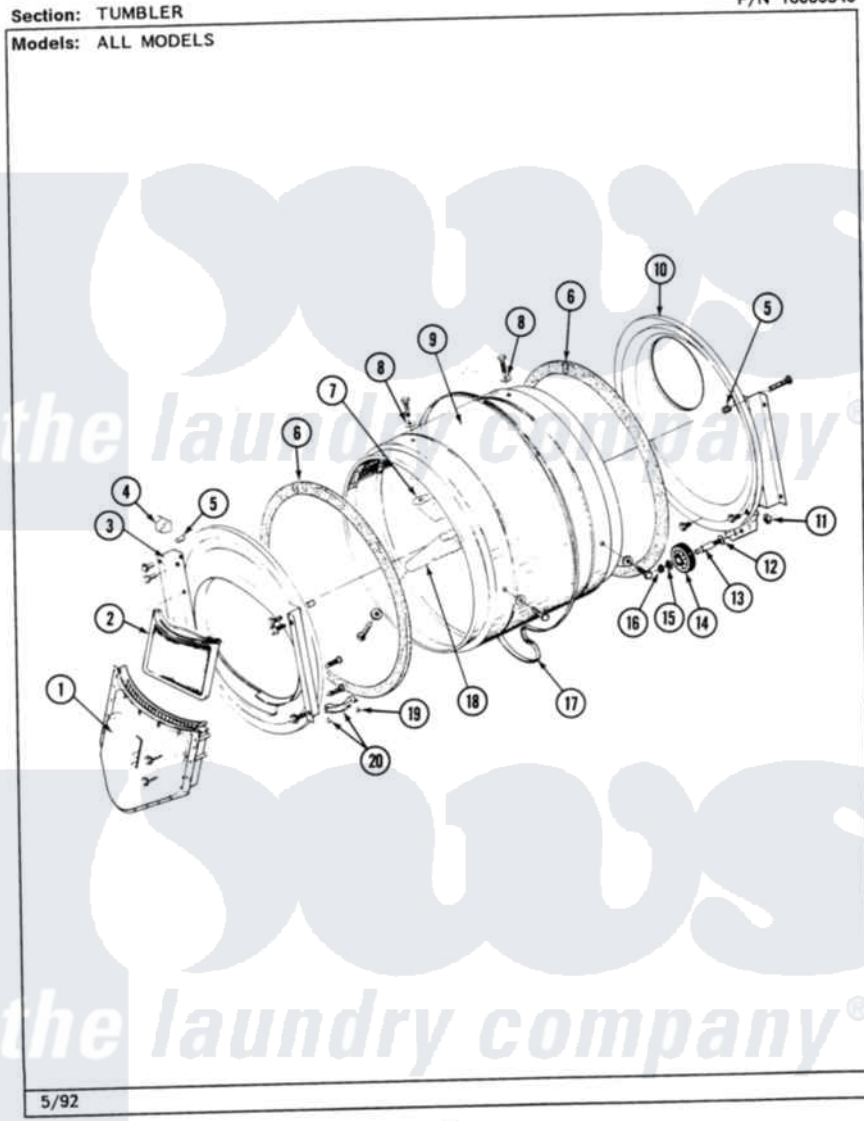

# Maytag MDE26CSAEW 06 - TUMBLER

P/N 16000340

26

Maytag Residential Maytag MDE26CSAEW Dryer Parts Parts Diagram 06 - TUMBLER  
Click on the part number to view part

Item	Original Part Number	Replaced By	Status	Part Description
001	Y307112	<a href="#">33001016</a>		Outlet Duct Assembly
"	Y314110	<a href="#">33002917</a>		Screw, No.10-16
002	307108	<a href="#">33002970</a>		Lint Filte
003	307109	<a href="#">33001179</a>		Front, Tumbler
"	<a href="#">Y313561</a>			Screw---NA
"	NLA		Not Available	SCREW
"	Y310632	<a href="#">1163839</a>		Screw
004	<a href="#">Y310376</a>			Clip, Door Switch Harness
005	NLA		Not Available	COVER, THREAD
006	<a href="#">314820</a>			Seal, Tumbler
007	314803	<a href="#">33001012</a>		Baffle
"	<a href="#">Y310759</a>			Screw, Tumbler Baffles
008	<a href="#">314158</a>			Washer, Baffle To Tumbler
009	306663		Not Available	TUMBLER W/BAFFLES
"	314802		Not Available	TUMBLER W/OUT BAFFLES
010	211294	<a href="#">90767</a>		Screw, 8A X 3/8 HeX Washer Head Tapping

"	Y307114	<a href="#">33001178</a>	Back, Tumbler
"	Y308544	<a href="#">33001178</a>	Back, Tumbler
011	312538	<a href="#">33001443</a>	Nut, Hex
012	Y313347	<a href="#">312535</a>	Washer, Vault Mounting Brk.
013	Y312948	<a href="#">6-3129480</a>	Shaft- Tumbler
014	Y303373	<a href="#">12001541</a>	Drum Roller/Washer Assembly--W
015	<a href="#">312535</a>		Washer, Vault Mounting Brk.
016	410233	<a href="#">9703438</a>	Ring-Retrn
017	<a href="#">Y312959</a>		Poly "V" Belt For Tumbler
018	314804	<a href="#">33001004</a>	Baffle, Tall
"	<a href="#">Y310759</a>		Screw, Tumbler Baffles
019	<a href="#">210720</a>		Rivet, Bearing To Tumbler Fmt
020	<a href="#">306508</a>		Tumbler Bearing Kit ---W