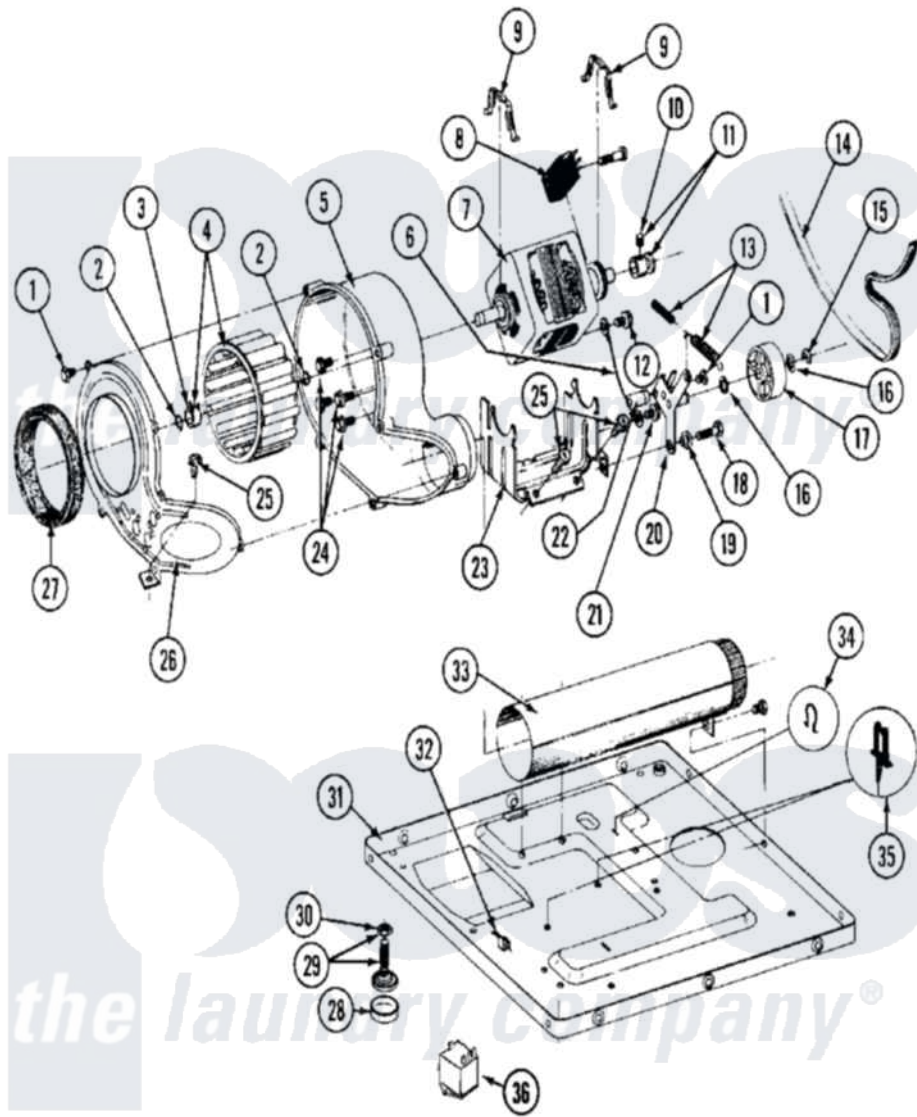

Maytag MDE26CSAEW 08 - MOTOR DRIVE, BLOWER & BASE FRAME

Maytag Residential Maytag MDE26CSAEW Dryer Parts Parts Diagram 08 - MOTOR DRIVE, BLOWER & BASE FRAME
 Click on the part number to view part

Item	Original Part Number	Replaced By	Status	Part Description
001	Y312961	W10116751		Screw
002	410233	9703438		Ring-Retrn
003	312967			Clamp, Blower Housing
004	Y303836			Blower Wheel Assembly And Clamp
005	Y312893			Housing, Blower
006	901220			Ground Wire
007	Y303358	W10410999		Motor-Drive
008	306207		Not Available	(PROD. No.303358-8 & No.303358-9)
"	NLA		Not Available	SWITCH, MOTOR START-PROD.
"	Y303877		Not Available	SWITCH, MOTOR EXTERNAL START No.303358-2, No.303358-4, 303358-7
"	Y303879			Switch, Motor External Start
009	Y015825			Clip, Motor To Motor Support
010	Y053241			Set Screw, Motor Pulley

011	Y305185	6-3051850		Pulley- MO
012	910343	488234		Screw 8-32 X 1/4
013	Y303945			IDLER SPRING ASSY. W/PLUG
014	Y312959			Poly "V" Belt For Tumbler
015	312958	354987		Ring, Retaining
016	Y312527			Washer, Idler Shaft
017	Y303705	6-3037050		Pulley- ID
018	Y014874			Screw, Idler Arm And Sleeve
019	Y312894	315772		Sleeve, Idler Arm
020	Y303363	6-3033630		Idler Arm
021	211294	90767		Screw, 8A X 3/8 HeX Washer Head Tapping
022	Y313582	W10116756		Spacer
023	NLA		Not Available	SUPPORT, MOTOR
024	Y310632	1163839		Screw
025	Y313561			Screw---NA
026	314778		Not Available	COVER, BLOWER HOUSING
027	Y312901			Seal, Housing Cover
028	210684			Foot, Adjustable Leg
029	Y302699	22003428		Leg, Adjustable
030	210385			Lock Nut For Adjustable Leg
031	Y303361		Not Available	BASE ASSY. (UPPER & LOWER)
032	Y310376			Clip, Door Switch Harness
033	Y303442			EXHAUST DUCT ASSEMBLY
034	410490			Spring, Retainer Wire Harness
035	Y313262	W10116752		Retainer-
036	306199			Relay, Heater