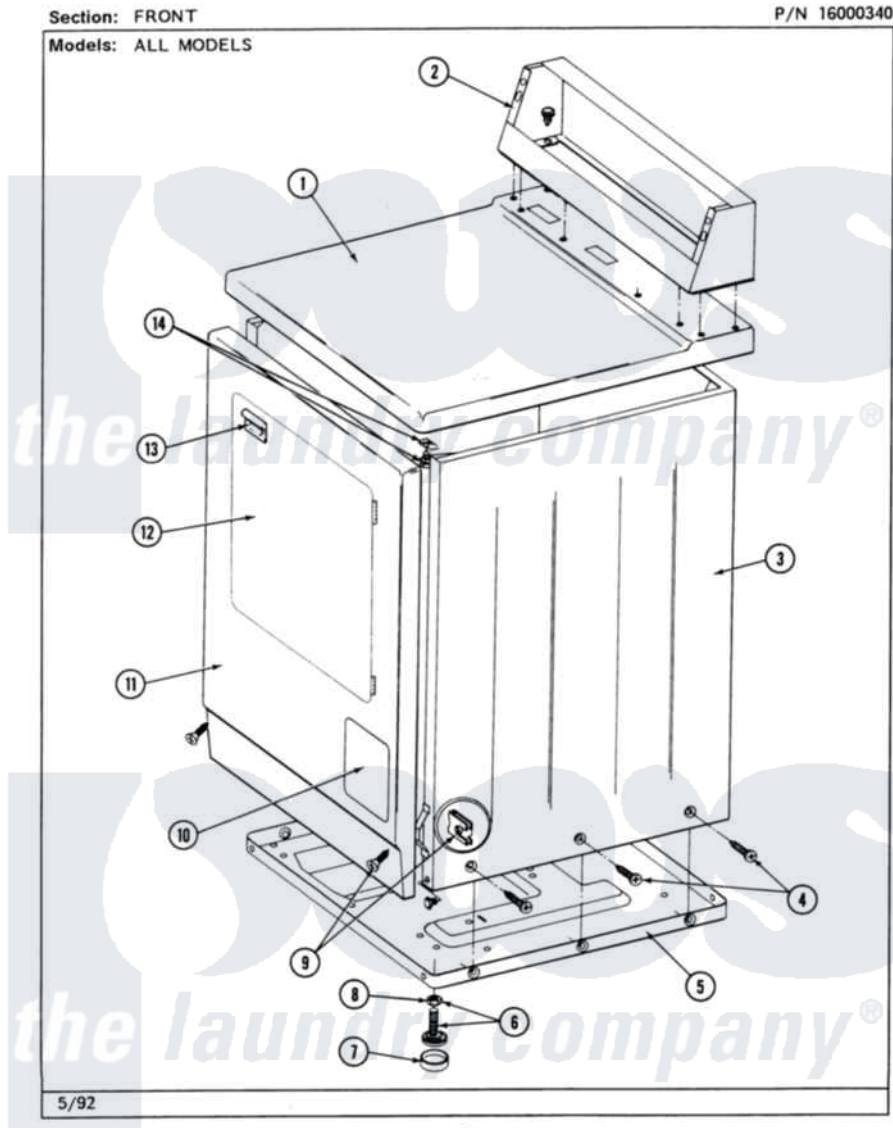

# Maytag MDE26CSAGG 01 - FRONT

2

Maytag [Residential Maytag MDE26CSAGG Dryer Parts](#) Parts Diagram 01 - FRONT  
Click on the part number to view part

Item	Original Part Number	Replaced By	Status	Part Description
001	<a href="#">307104</a>			Top Cover Assembly
"	NLA		Not Available	(ALM)
002	212276	<a href="#">W10116760</a>		Screw
"	NLA		Not Available	CONTROL COVER (WHT)
003	NLA		Not Available	CABINET (WHT)
"	Y310632	<a href="#">1163839</a>		Screw
004	<a href="#">213007</a>			Xfor Cabinet See Cabinet, Back
005	Y303361		Not Available	BASE ASSY. (UPPER & LOWER)
006	<a href="#">Y305086</a>			Adjustable Leg And Nut
007	<a href="#">Y314137</a>			Foot, Rubber
008	Y052740	<a href="#">62739</a>		Nut, Lock
009	<a href="#">204439</a>			Screw And Fstner Assembly
010	302542		Not Available	PART NOT USED. (DG ONLY)
"	302542L		Not Available	PART NOT USED. (DG ONLY)
"	302542M		Not Available	ACCESS DOOR-HARVEST

		Not Available	WHEAT
"	NLA	Not Available	ACCESS DOOR (WHT)
011	NLA	Not Available	PANEL, FRONT (WHT)
012	308061	Not Available	DOOR ASSY. COMPLETE (WHT)
"	NLA	Not Available	(ALM)
013	<a href="#">314946</a>		Handle White
"	<a href="#">314972</a>		Handle Door ALM
"	NLA	Not Available	(H. WHEAT)
014	<a href="#">204445</a>		Screw And Fastener Assembly