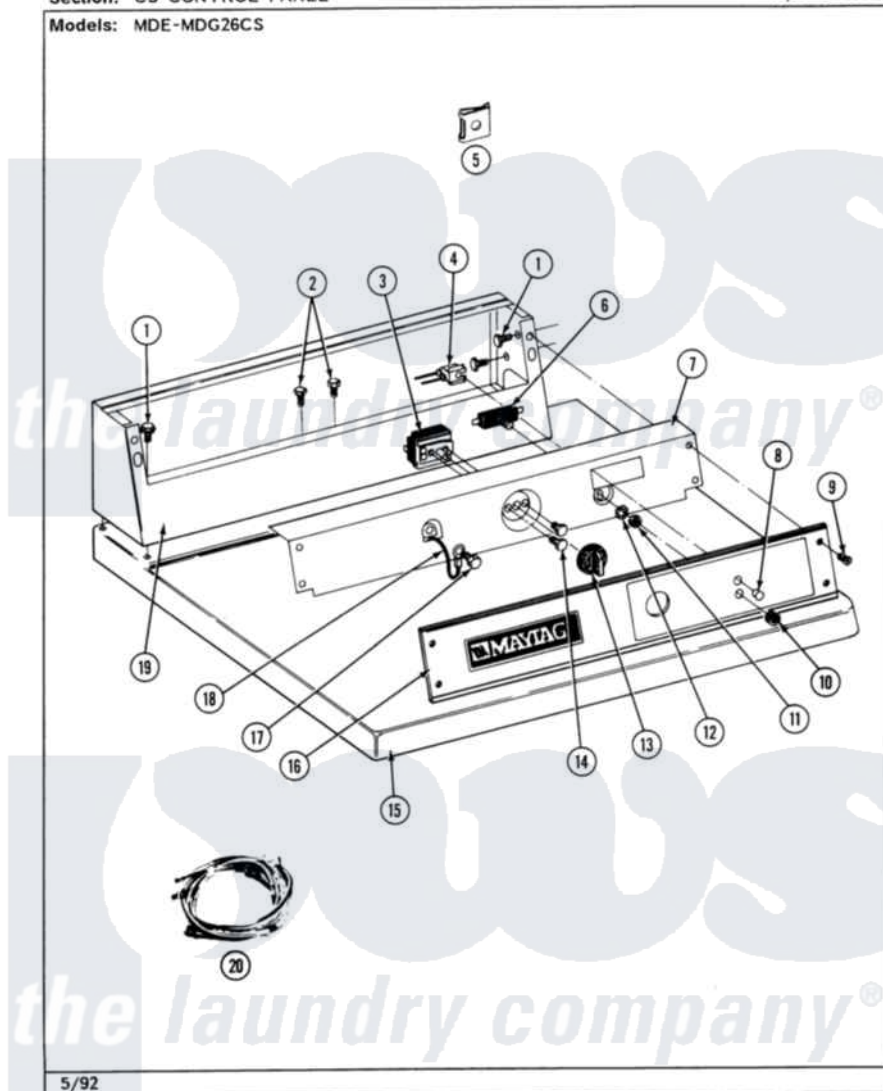

Maytag MDE26CSAGG 03 - CS CONTROL PANEL

Section: CS CONTROL PANEL

P/N 16000340

Models: MDE-MDG26CS

5/92

6

Maytag [Residential Maytag MDE26CSAGG Dryer Parts](#) Parts Diagram 03 - CS CONTROL PANEL

[Click on the part number to view part](#)

Item	Original Part Number	Replaced By	Status	Part Description
001	212276	W10116760		Screw
002	211294	90767		Screw, 8A X 3/8 HeX Washer Head Tapping
003	307237	W10327105		Switch, Cycle Selection
004	NLA		Not Available	LAMP, INDICATOR
005	215003			Fastener, Panel And Bracket
006	306940	W10149462		Switch, Push-To-Start
007	314912		Not Available	BRACKET, CONTROL PANEL (WHT)
"	NLA		Not Available	(ALM)
008	215564			Lens, Indicator Light
009	212277			Screw, No.8 X 1/2 Inch
010	Y312702			Knurled Nut, Start Switch
011	Y312706	422617		Nut
012	312751			Lockwasher, Start Switch
013	306938			Knob, Selector Switch
014	Y313588	488234		Screw 8-32 X 1/4

015	307105	Not Available	COVER, TOP ASSY. (WHT)
"	NLA	Not Available	(ALM)
016	NLA	Not Available	CONTROL PANEL
017	211252		Screw, Ground Wire
018	205810		Wire, Ground
019	NLA	Not Available	CONTROL COVER (WHT)
020	NLA	Not Available	MAIN WIRE HARNESS
"	Y308297		Wire Harness, Main