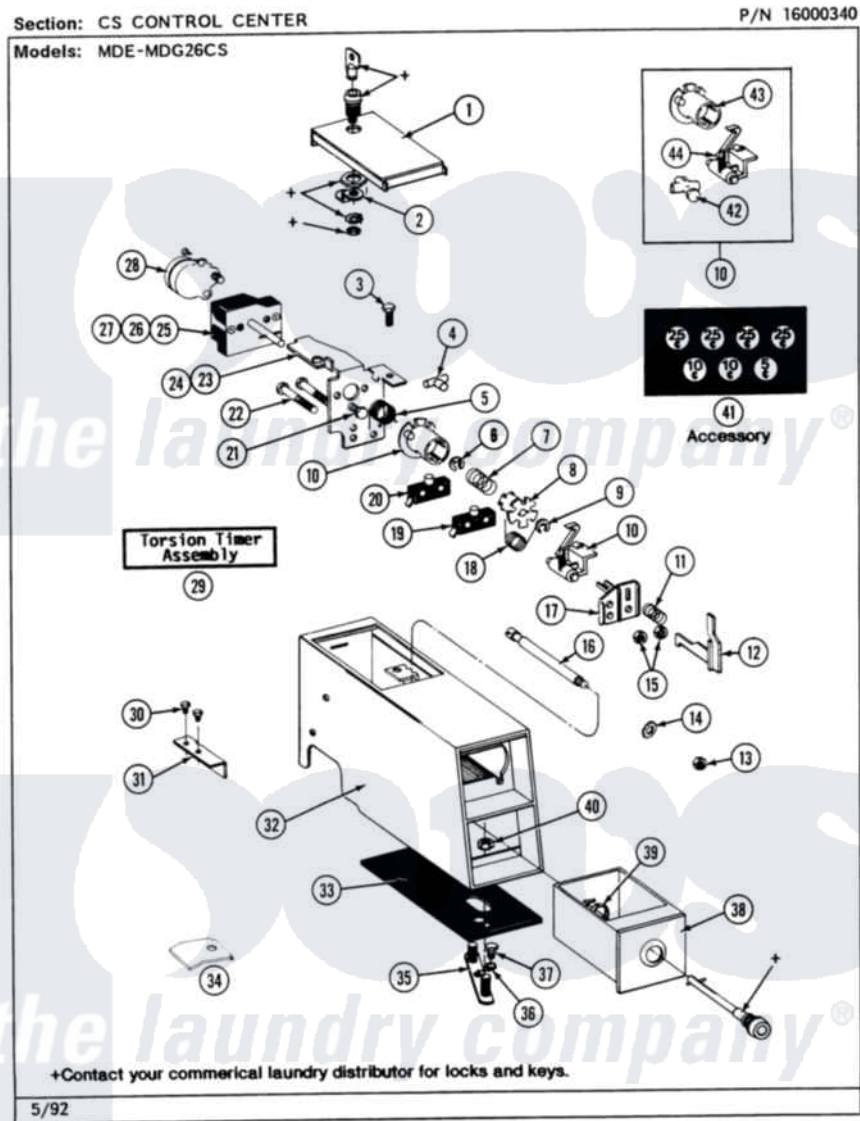

Maytag MDE26CSAGG 04 - CS CONTROL CENTER

14

Maytag Residential Maytag MDE26CSAGG Dryer Parts Parts Diagram 04 - CS CONTROL CENTER
Click on the part number to view part

Item	Original Part Number	Replaced By	Status	Part Description
001	203188		Not Available	TIMER ACCESS DOOR (WHT)
"	203188L		Not Available	ACCESS DOOR-ALMOND
"	203188M		Not Available	ACCESS DOOR-HARVEST WHEAT
002	213750	W10133266		Cam-Lock
003	211168	W10139210		Screw, 8-18 X 5/16
004	314335			Peg, Tine Adjustment
005	314331			Spring, Torsion Return
006	Y312270			Clip, Spring Retainer
007	211065			Spring, Index Wheel
008	314330		Not Available	DRIVER FOR INDEX WHEEL (NOT INCLUDED W/KIT)
009	211790			Lock Ring For Timer Shaft
010	306104			Actuator Switch Kit
011	NLA		Not Available	HELICAL SPRING ----N
012	314337	33002968		Slider