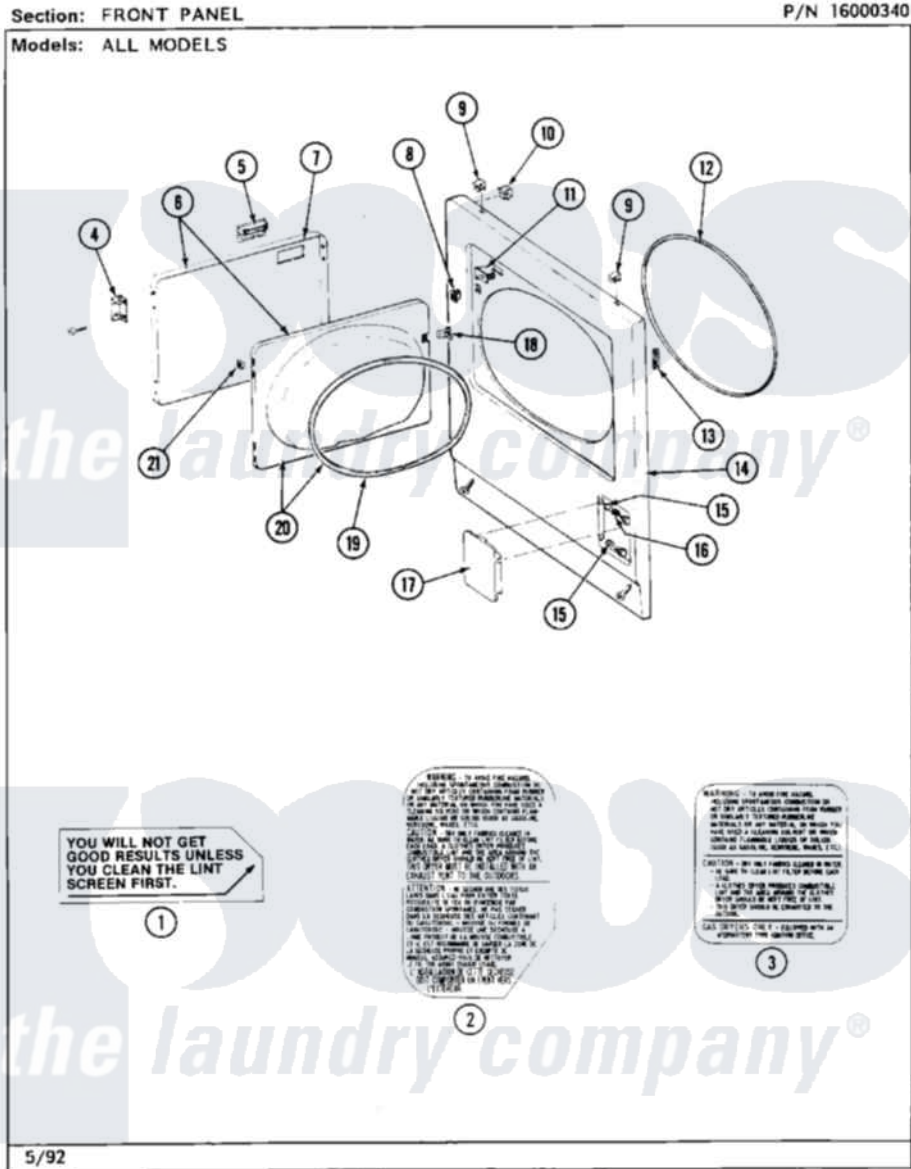

Maytag MDE26CSAGG 05 - FRONT PANEL

Maytag [Residential Maytag MDE26CSAGG Dryer Parts](#) Parts Diagram 05 - FRONT PANEL
Click on the part number to view part

Item	Original Part Number	Replaced By	Status	Part Description
001	Y313340			LABEL, LINT SCREEN INSTRUCTION
002	314941		Not Available	LABEL, INSTRUCTION
003	314942			INSTRUCTION LABEL
"	NLA		Not Available	INSTRUCTION LABEL
004	307099	33001230		Hinge, Door
"	Y314062			Screw, Door Hinge And Panel
005	312960	489355		Screw, 8 X 1/2
"	314946			Handle White
"	314972			Handle Door ALM
"	NLA		Not Available	(H. WHEAT)
006	NLA		Not Available	(ALM)
"	Y307111		Not Available	DOOR ASSY. COMPLETE (WHT)
007	314966			Panel, Outer
"	NLA		Not Available	(ALM)
008	306436			Door Latch Kit--W

009	212982	22001650	Fastener, Spring
010	Y310376		Clip, Door Switch Harness
011	Y305753	W10169313	Switch-Dor
012	314937		Seal, Front Panel
013	Y313907		Fastener, Twin
014	204439		Screw And Fstner Assembly
"	NLA		Not Available
			PANEL, FRONT (WHT)
015	212949	22001866	Screw, Relay
"	312301		Not Available
			BUSHING FOR ACCESS STUD
"	NLA		Not Available
			BUSHING, ACCESS STUD
016	312369		Sleeve, Access Panel Stud Part Not Used
017	302542		Not Available
			PART NOT USED. (DG ONLY)
"	302542L		Not Available
			PART NOT USED. (DG ONLY)
"	302542M		Not Available
			ACCESS DOOR-HARVEST WHEAT
"	NLA		Not Available
			ACCESS DOOR (WHT)
018	314936	33001305	Strike, Door
"	314944	33001305	Strike, Door
019	314935	33001192	Seal, Door
020	307098		Not Available
			DOOR, INNER (W/SEAL)
021	Y313910		Clip, Door Liner To Outer Panel