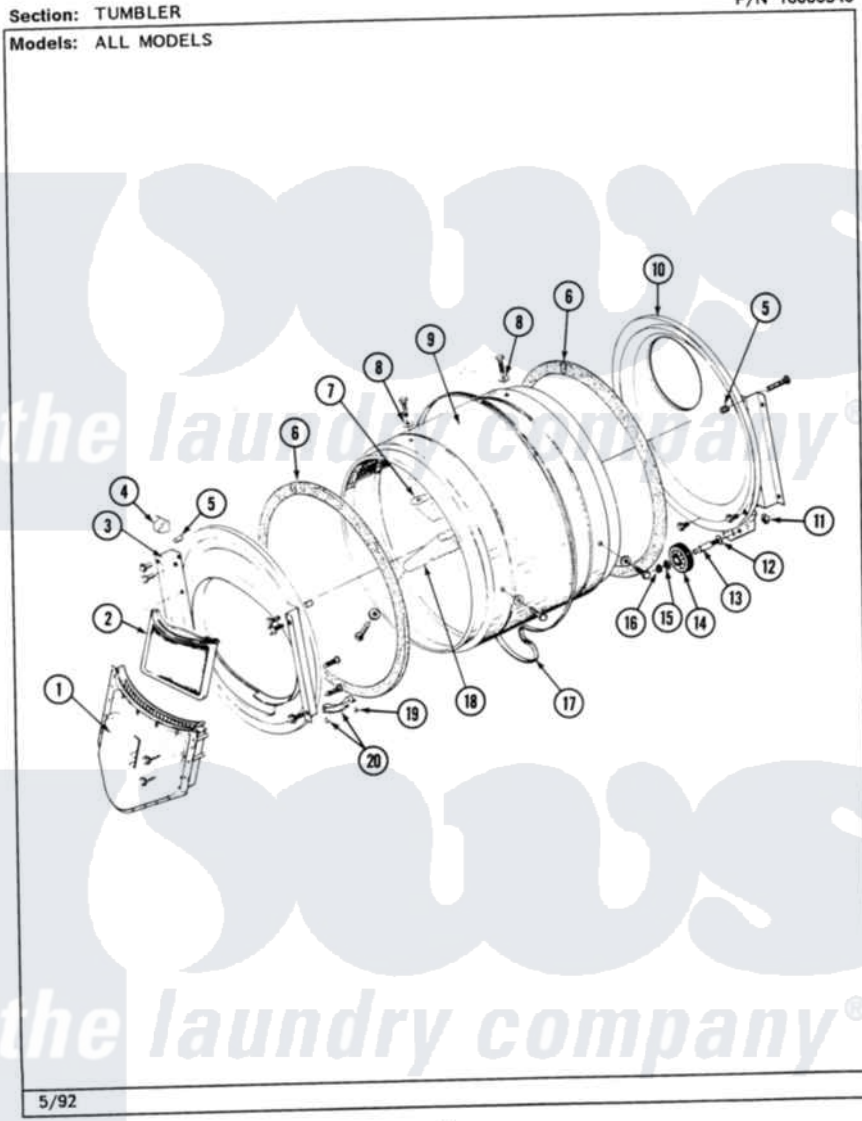

# Maytag MDE26CSAGG 06 - TUMBLER

P/N 16000340

26

Maytag Residential Maytag MDE26CSAGG Dryer Parts Parts Diagram 06 - TUMBLER  
Click on the part number to view part

Item	Original Part Number	Replaced By	Status	Part Description
001	Y307112	<a href="#">33001016</a>		Outlet Duct Assembly
"	Y314110	<a href="#">33002917</a>		Screw, No.10-16
002	307108	<a href="#">33002970</a>		Lint Filte
003	307109	<a href="#">33001179</a>		Front, Tumbler
"	<a href="#">Y313561</a>			Screw---NA
"	NLA		Not Available	SCREW
"	Y310632	<a href="#">1163839</a>		Screw
004	<a href="#">Y310376</a>			Clip, Door Switch Harness
005	NLA		Not Available	COVER, THREAD
006	<a href="#">314820</a>			Seal, Tumbler
007	314803	<a href="#">33001012</a>		Baffle
"	<a href="#">Y310759</a>			Screw, Tumbler Baffles
008	<a href="#">314158</a>			Washer, Baffle To Tumbler
009	306663		Not Available	TUMBLER W/BAFFLES
"	314802		Not Available	TUMBLER W/OUT BAFFLES
010	211294	<a href="#">90767</a>		Screw, 8A X 3/8 HeX Washer Head Tapping

"	Y307114	<a href="#">33001178</a>	Back, Tumbler
"	Y308544	<a href="#">33001178</a>	Back, Tumbler
011	312538	<a href="#">33001443</a>	Nut, Hex
012	Y313347	<a href="#">312535</a>	Washer, Vault Mounting Brk.
013	Y312948	<a href="#">6-3129480</a>	Shaft- Tumbler
014	Y303373	<a href="#">12001541</a>	Drum Roller/Washer Assembly--W
015	<a href="#">312535</a>		Washer, Vault Mounting Brk.
016	410233	<a href="#">9703438</a>	Ring-Retrn
017	<a href="#">Y312959</a>		Poly "V" Belt For Tumbler
018	314804	<a href="#">33001004</a>	Baffle, Tall
"	<a href="#">Y310759</a>		Screw, Tumbler Baffles
019	<a href="#">210720</a>		Rivet, Bearing To Tumbler Fmt
020	<a href="#">306508</a>		Tumbler Bearing Kit ---W